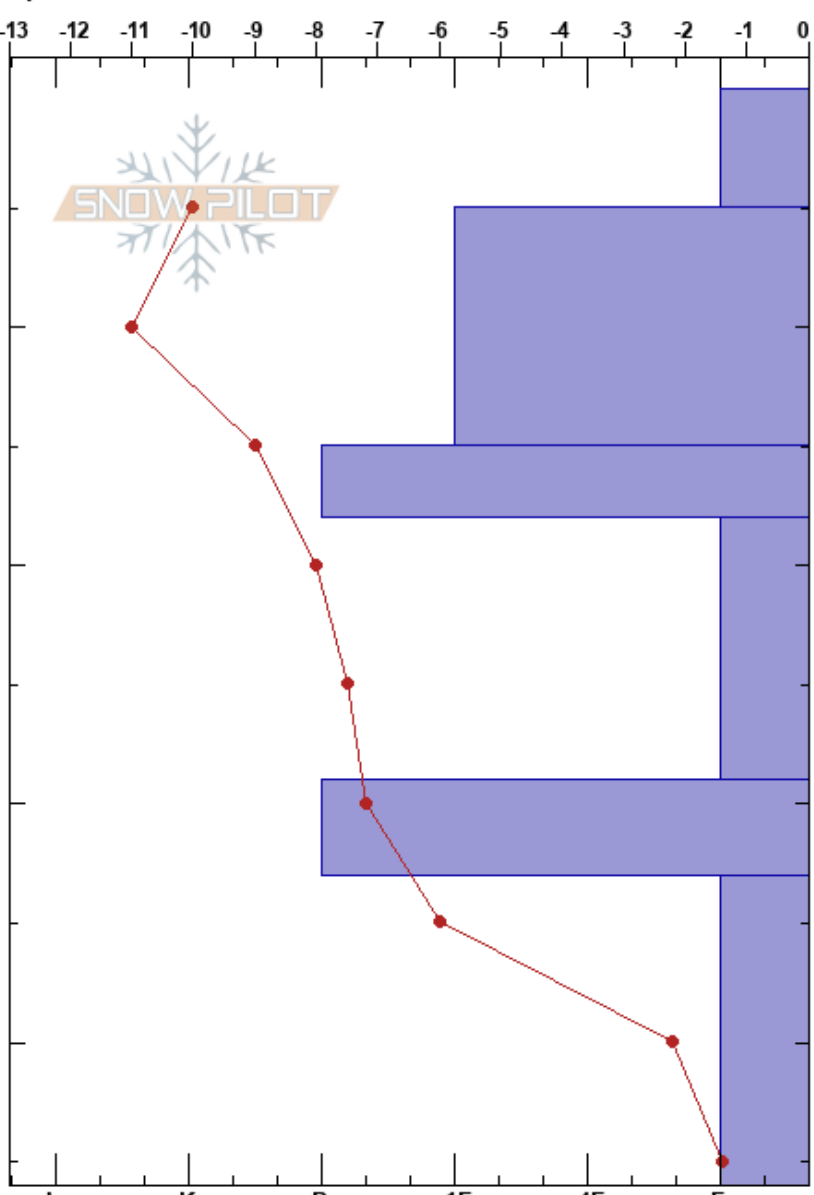

26/01/24 devin wittig **Stability:** HS:46 **Layer Notes:**
 m 01/26/2024 - 3:00pm **Air Temperature:** -14°C **PF:**25 33-46cm:Problematic layer
 CA **Co-ord:** 08V 496802W 6730829N **Sky Cover:** OVC
Elevation: 650 m **Slope Angle:** 0° **Precipitation:** NO
Aspect: **Wind Loading:** **Wind:** Calm
Specifics:

Form	Crystal Size	Moisture	ρ kg/m ³	Stability tests & Layer comments
/	1-2	D		
/	0.5-1	D		
•	1	D		
⊖	1-2	D		
•	0.5	D		
^	3	D		

Notes:

I K P 1F 4F F