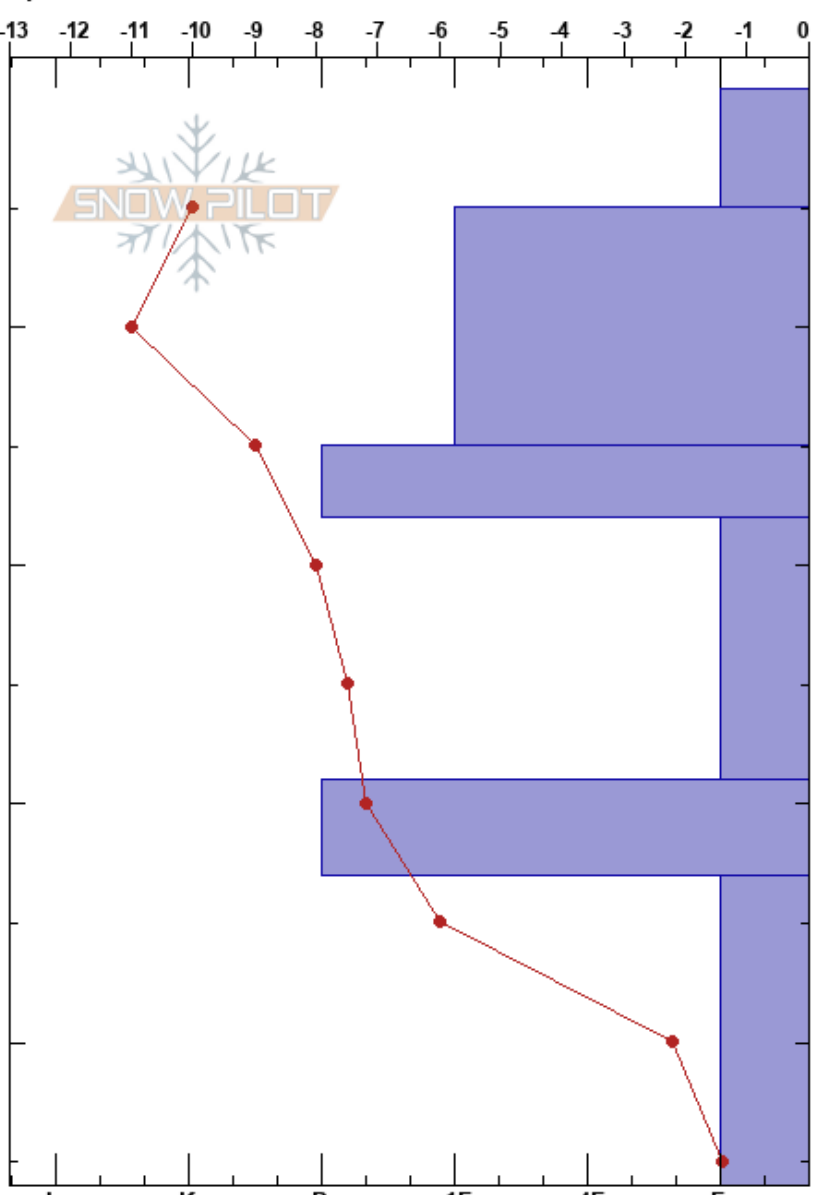

26/01/24 devin wittig **Stability:** HS:46 **Layer Notes:**
 m 01/26/2024 - 3:00pm **Air Temperature:** -14°C **PF:**25 33-46cm:Problematic layer
 CA **Co-ord:** 08V 496802W 6730829N **Sky Cover:** OVC
Elevation: 650 m **Slope Angle:** 0° **Precipitation:** NO
Aspect: **Wind Loading:** **Wind:** Calm
Specifics:

Form	Crystal Size	Moisture	ρ kg/m ³	Stability tests & Layer comments
/	1-2	D		
/	0.5-1	D		
•	1	D		
⊖	1-2	D		
•	0.5	D		
^	3	D		

Notes: I K P 1F 4F F