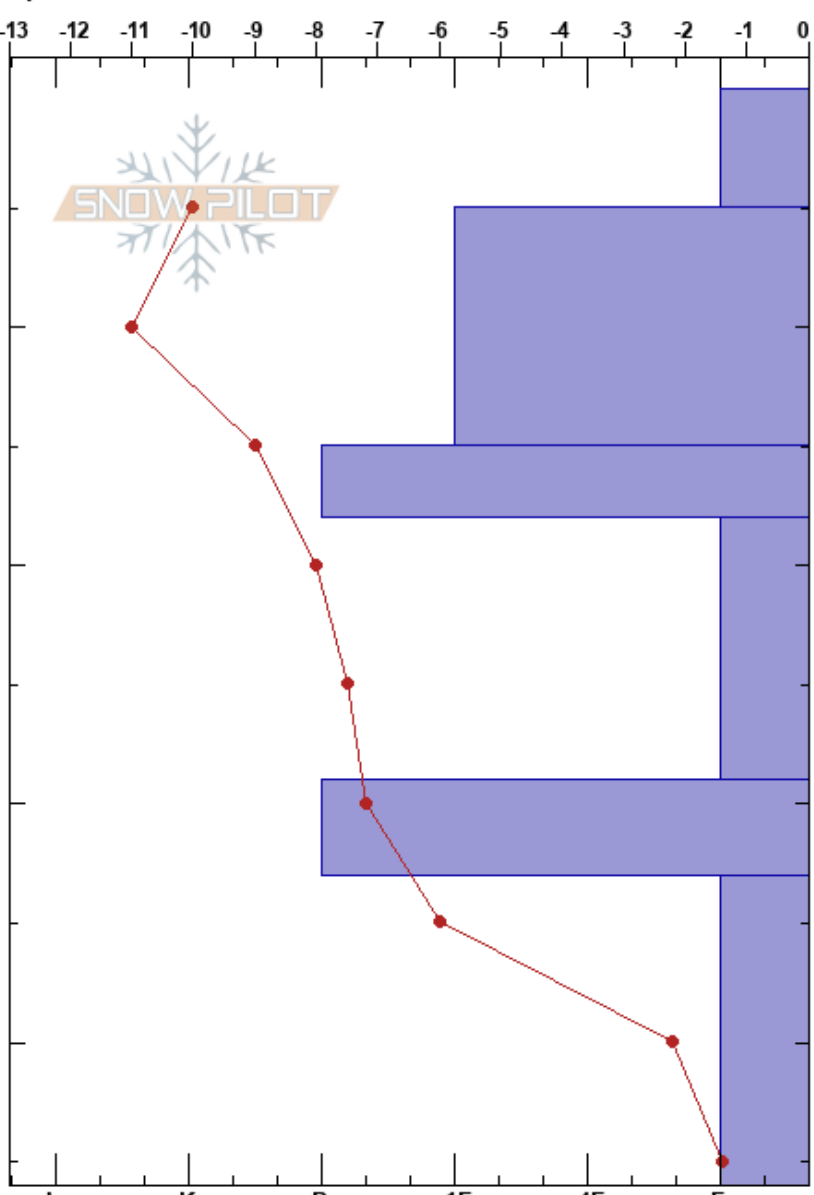

26/01/24 devin wittig **Stability:** HS:46 **Layer Notes:**
 m 01/26/2024 - 3:00pm **Air Temperature:** -14°C **PF:**25 33-46cm:Problematic layer
 CA **Co-ord:** 08V 496802W 6730829N **Sky Cover:** OVC
Elevation: 650 m **Slope Angle:** 0° **Precipitation:** NO
Aspect: **Wind Loading:** **Wind:** Calm
Specifics:

Form	Crystal		ρ kg/m ³	Stability tests & Layer comments
	Size	Moisture		
/	1-2	D		
/	0.5-1	D		
•	1	D		
⊖	1-2	D		
•	0.5	D		
^	3	D		

Notes: