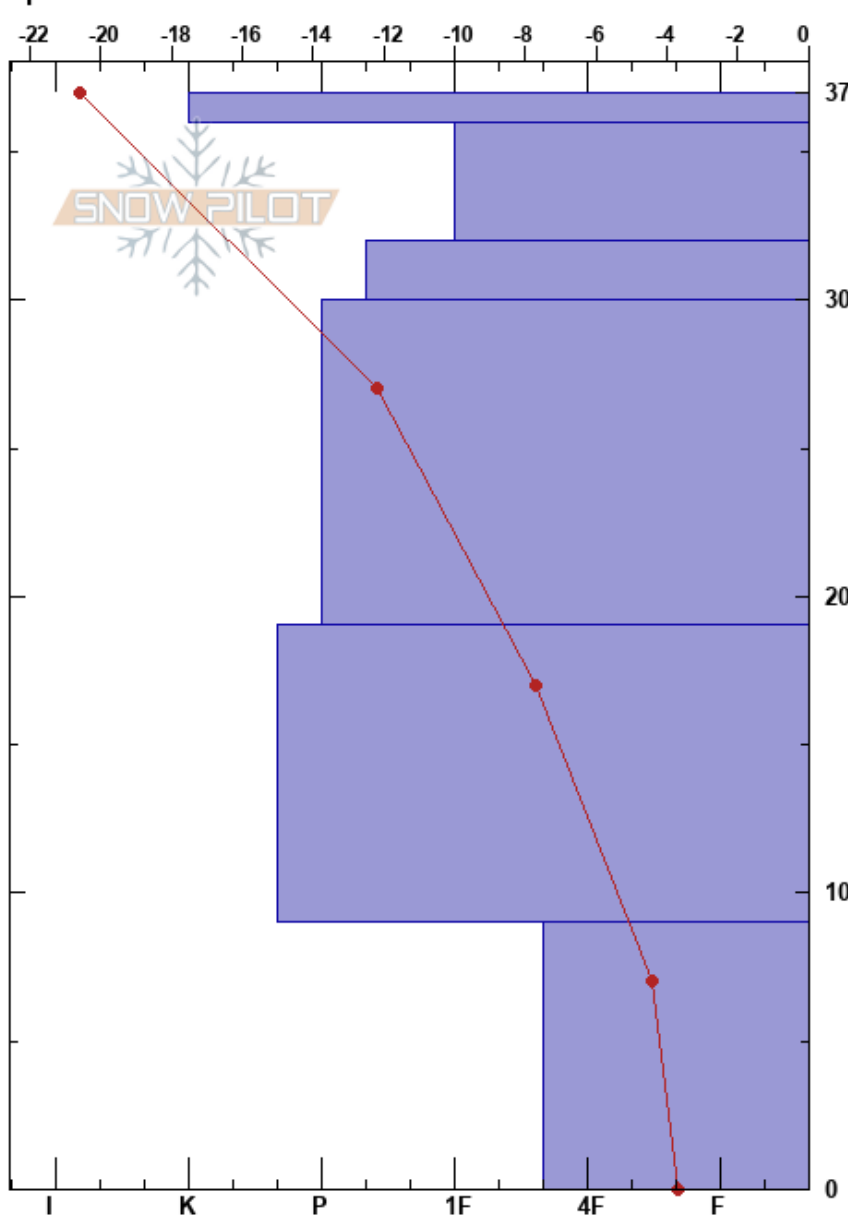

Comet
 Khibiny mountains
 Russia
 Elevation: 1050 m
 Aspect:
 Specifics:

Vasilii Struin
 18/11/2023 - 10:10
 Co-ord: 67.60860N, 33.77219E
 Slope Angle: 0°
 Wind Loading:

Stability:
 Air Temperature: -11.5°C PF:5
 Sky Cover: CLR
 Precipitation: NO
 Wind: Calm

Layer Notes:

Form	Crystal		Moisture	ρ kg/m ³	Stability tests & Layer comments
	Size				
∇				240	
□	0.5-1.5				
□	0.5-1				
				310	
□	1-2				
				340	
□	1-2				
				270	
∧	2-3				

Notes: