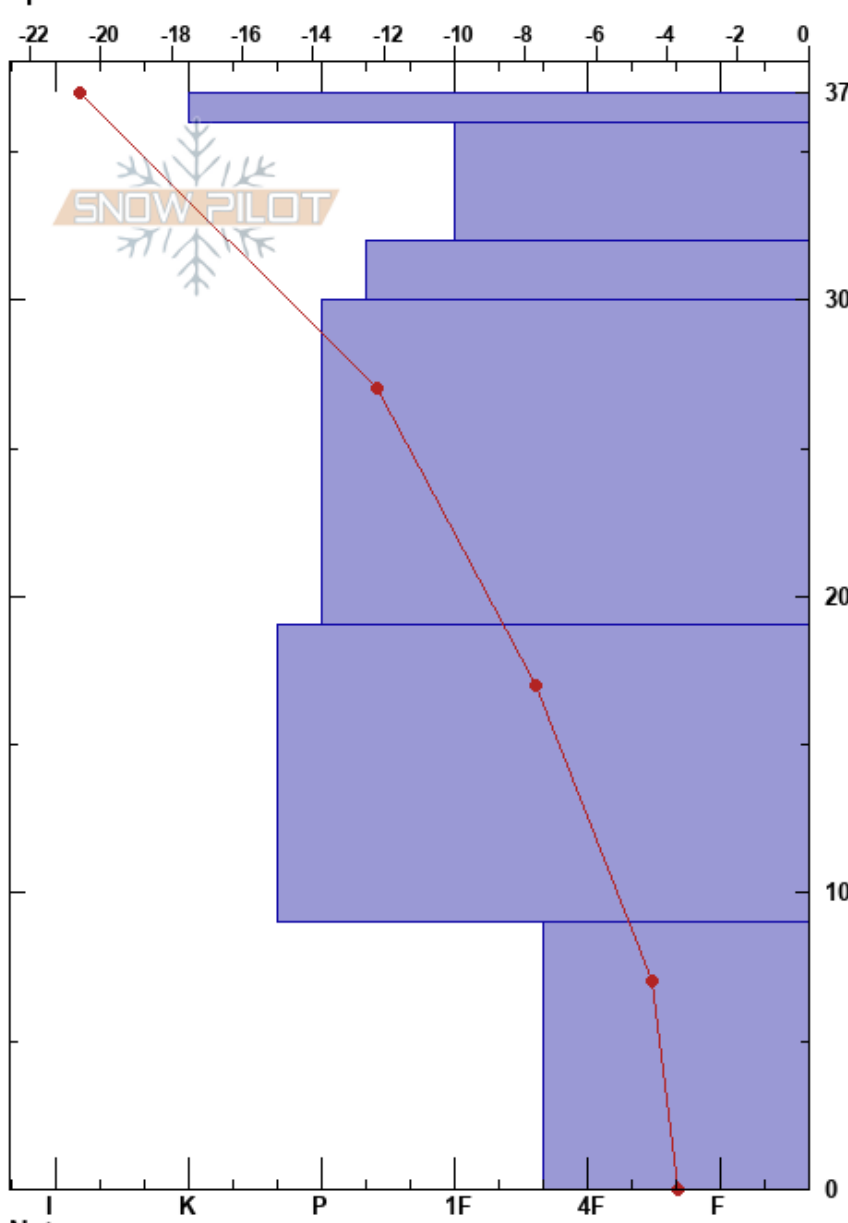

Comet  
 Khibiny mountains  
 Russia  
 Elevation: 1050 m  
 Aspect:  
 Specifics:

Vasilii Struin  
 18/11/2023 - 10:10  
 Co-ord: 67.60860N, 33.77219E  
 Slope Angle: 0°  
 Wind Loading:

Stability:  
 Air Temperature: -11.5°C PF:5  
 Sky Cover: CLR  
 Precipitation: NO  
 Wind: Calm

Layer Notes:

Form	Crystal		Moisture	$\rho$ kg/m <sup>3</sup>	Stability tests & Layer comments
	Size				
∇				240	
□	0.5-1.5				
□	0.5-1				
				310	
□	1-2				
				340	
□	1-2				
				270	
∧	2-3				

Notes: