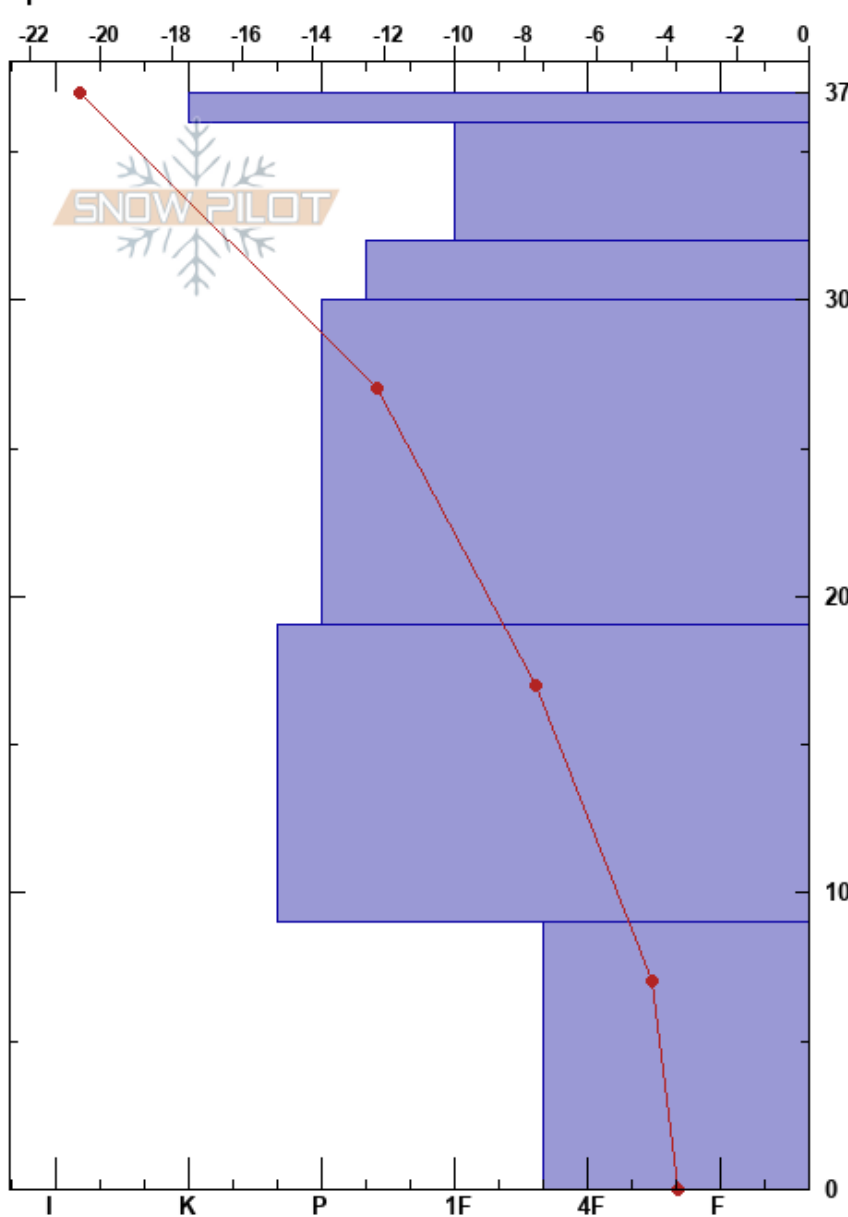

Comet
 Khibiny mountains
 Russia
 Elevation: 1050 m
 Aspect:
 Specifics:

Vasilii Struin
 18/11/2023 - 10:10
 Co-ord: 67.60860N, 33.77219E
 Slope Angle: 0°
 Wind Loading:

Stability:
 Air Temperature: -11.5°C PF:5
 Sky Cover: CLR
 Precipitation: NO
 Wind: Calm

Layer Notes:

Form	Crystal Size	Moisture	ρ kg/m³	Stability tests & Layer comments
∇			240	
□	0.5-1.5			
□	0.5-1			
□	1-2		310	
□	1-2		340	
∧	2-3		270	

Notes: