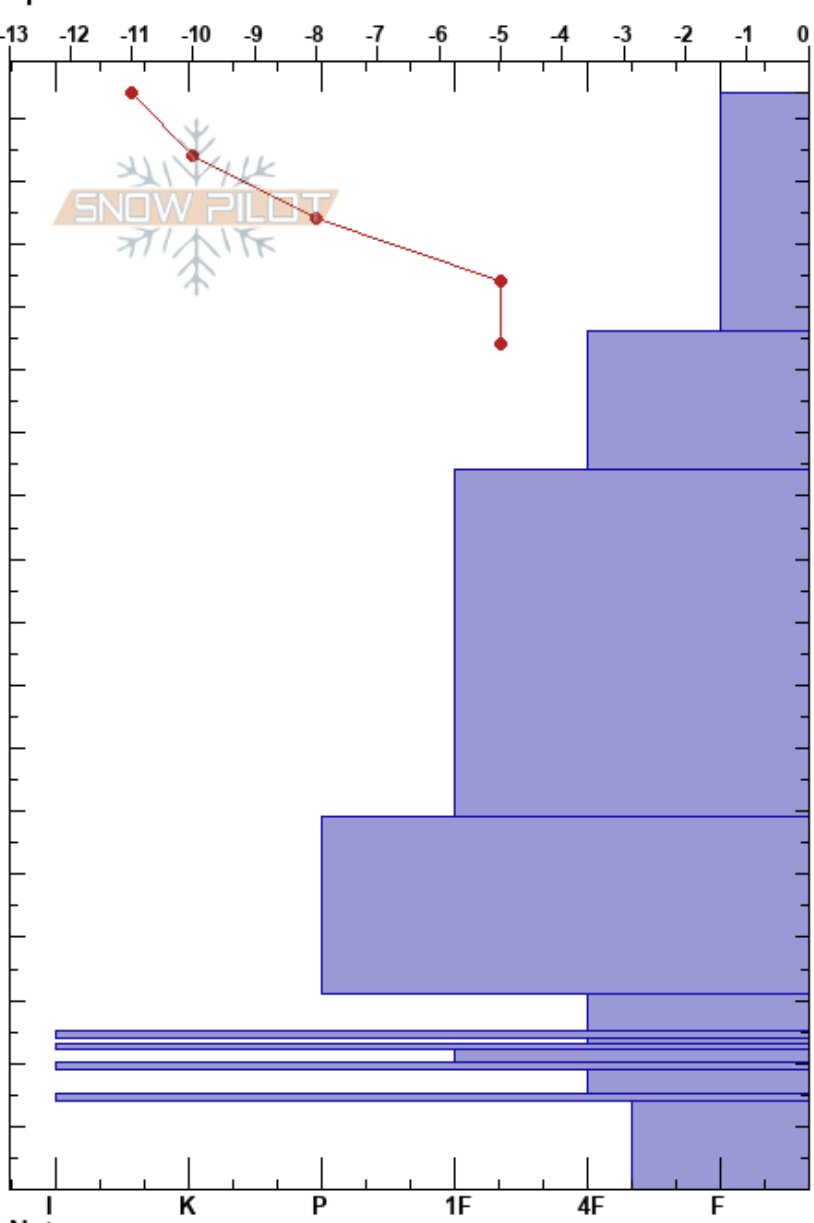

Mammoth Rock Area SP  
 Sierra Nevada  
 CA  
 Elevation: 8840 ft  
 Aspect: N  
 Specifics:

Benjamin Rademacher  
 02/10/2024 - 11:35am  
 Co-ord: 37.61565N, -118.99230E  
 Slope Angle: 25°  
 Wind Loading: no

Stability:  
 Air Temperature: -5°C  
 Sky Cover: CLR  
 Precipitation: NO  
 Wind: NW Calm

HS:174  
 PF:35  
 Layer Notes:

Height (ft)	Crystal		Moisture	$\rho$ kg/m <sup>3</sup>	Stability tests & Layer comments
	Form	Size			
174					
170					
160					
150					
140					
130					
120					
110					
100					
90					
80					
70					
60					
50					
40					
30					
20					
10					
0					