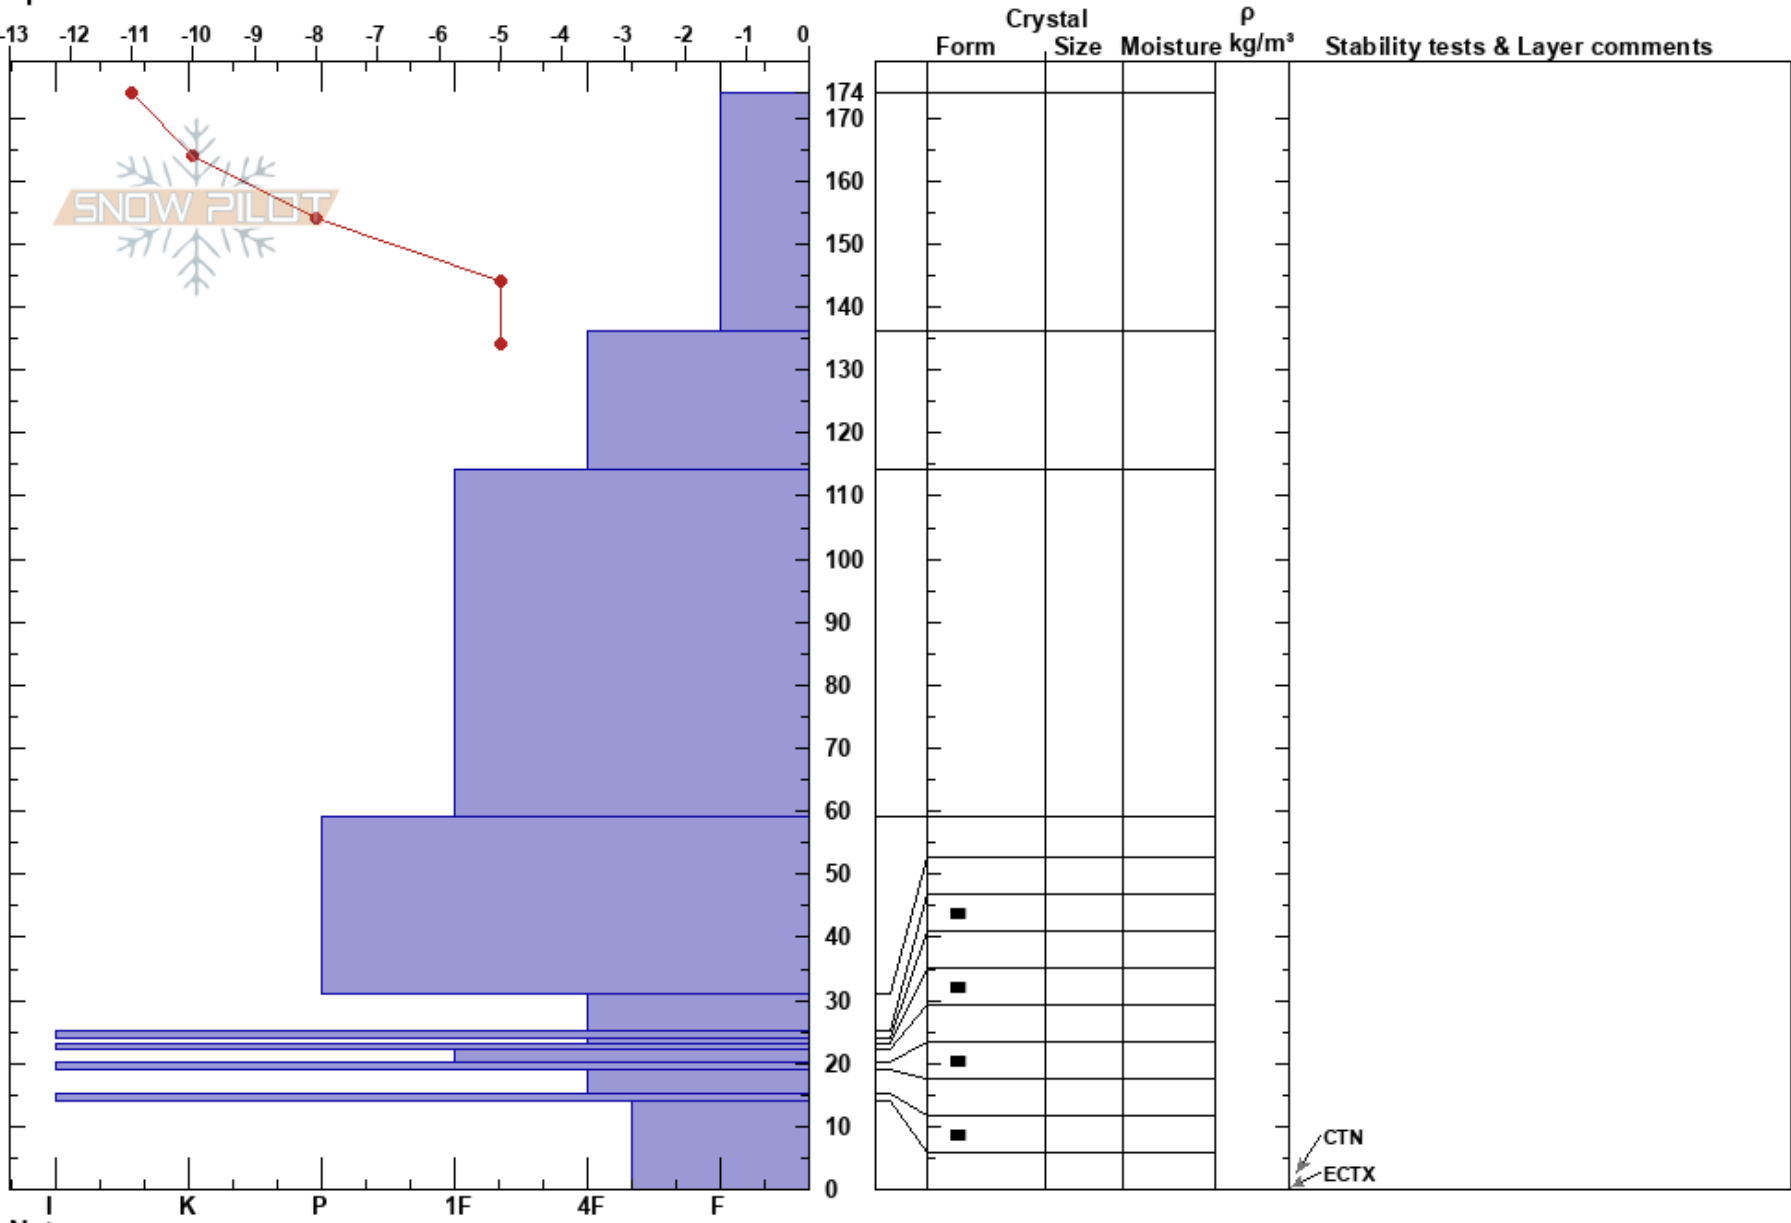

Mammoth Rock Area SP
 Sierra Nevada
 CA
 Elevation: 8840 ft
 Aspect: N
 Specifics:

Benjamin Rademacher
 02/10/2024 - 11:35am
 Co-ord: 37.61565N, -118.99230E
 Slope Angle: 25°
 Wind Loading: no

Stability:
 Air Temperature: -5°C
 Sky Cover: CLR
 Precipitation: NO
 Wind: NW Calm

HS:174
 PF:35
 Layer Notes:

Notes: