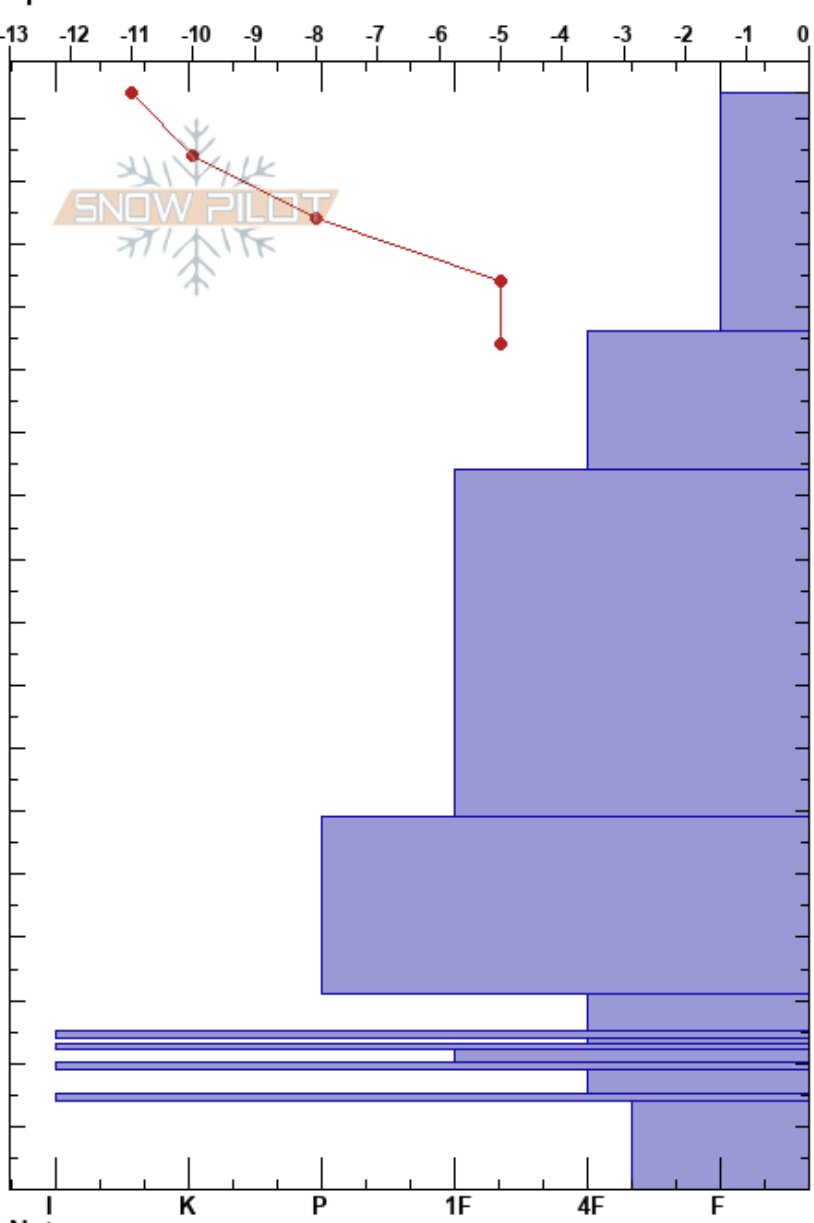

Mammoth Rock Area SP
 Sierra Nevada
 CA
 Elevation: 8840 ft
 Aspect: N
 Specifics:

Benjamin Rademacher
 02/10/2024 - 11:35am
 Co-ord: 37.61565N, -118.99230E
 Slope Angle: 25°
 Wind Loading: no

Stability:
 Air Temperature: -5°C
 Sky Cover: CLR
 Precipitation: NO
 Wind: NW Calm

HS:174
 PF:35
 Layer Notes:

Height (ft)	Crystal		Moisture	ρ kg/m ³	Stability tests & Layer comments
	Form	Size			
174					
170					
160					
150					
140					
130					
120					
110					
100					
90					
80					
70					
60					
50					
40					
30					
20					
10					
0					