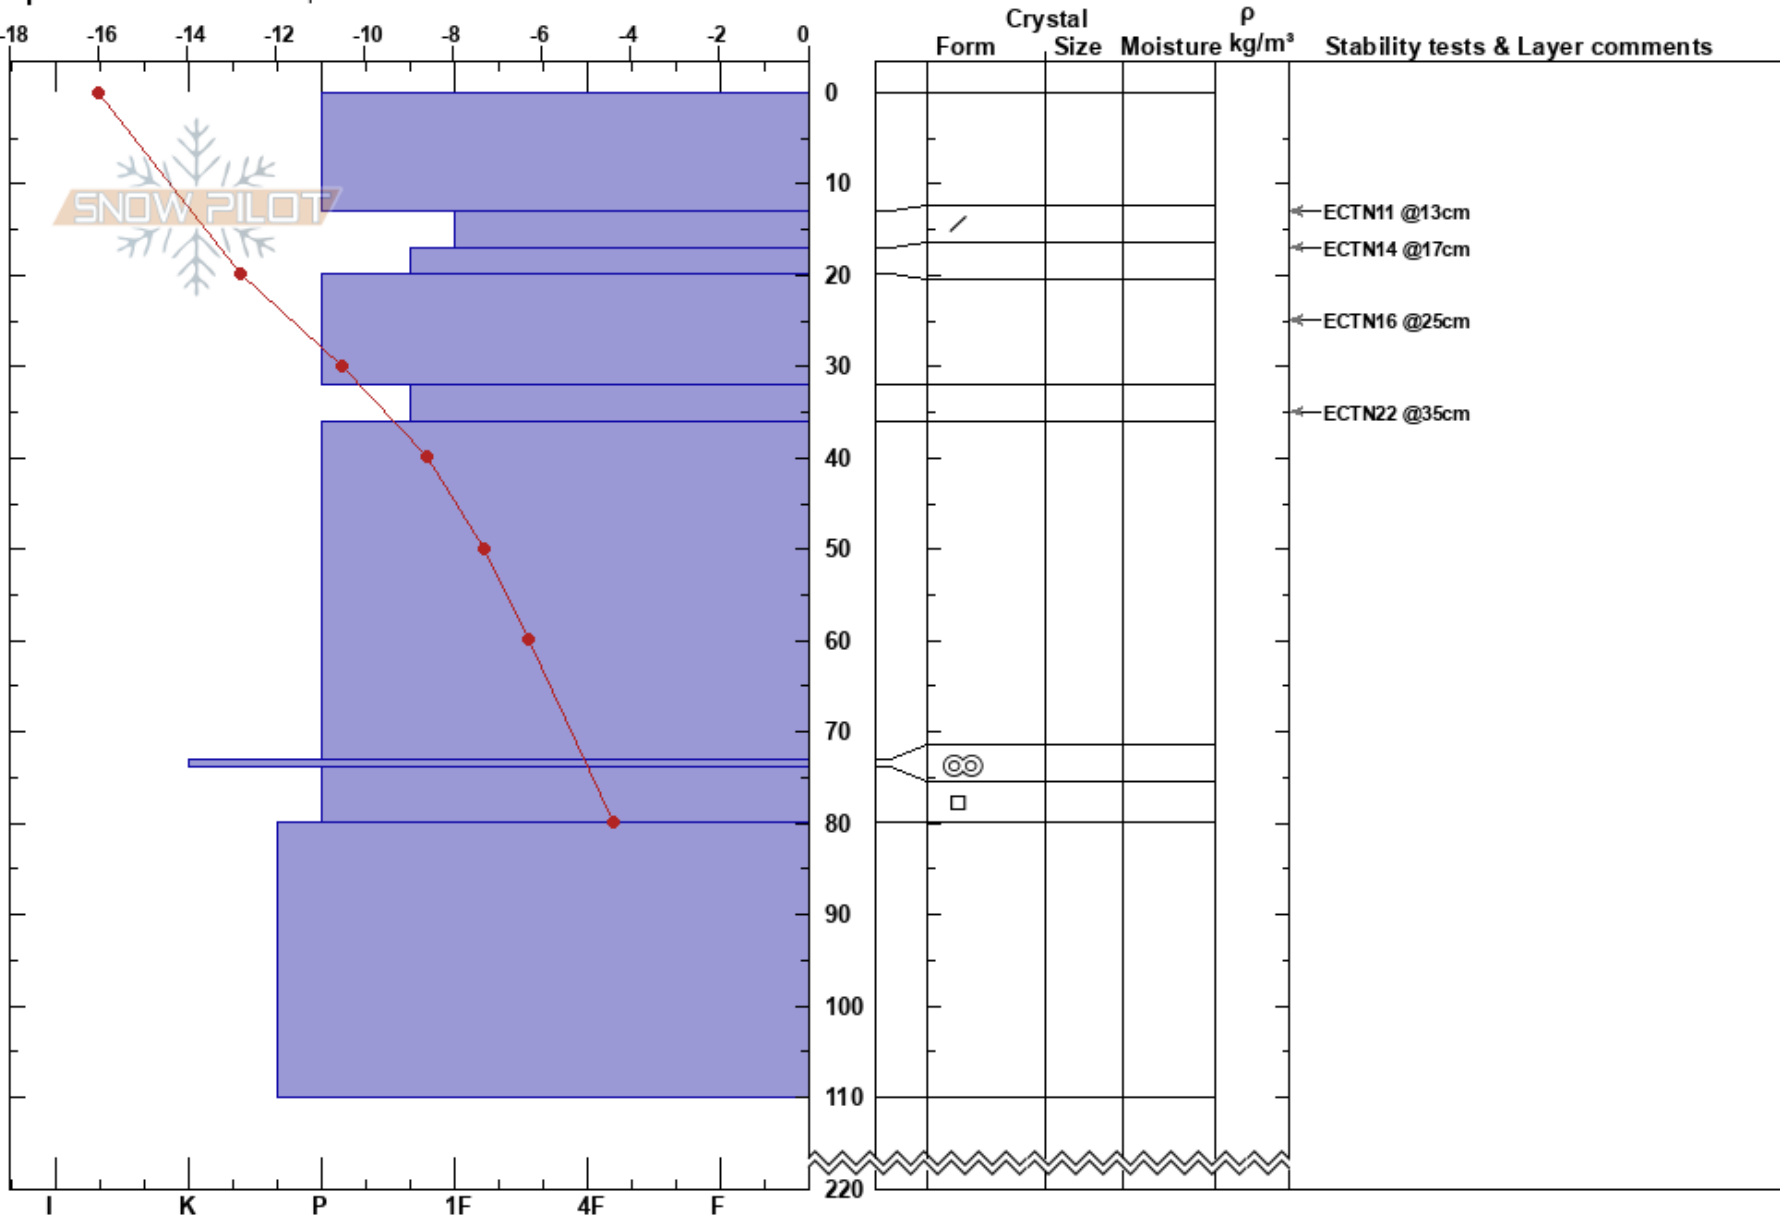

Brakkonbäcken
Västra Vindelfjällen
Sweden
Elevation: 795 m
Aspect: 40°

Sam Hedman
11/02/2024 - 11:05
Co-ord: 65.94969N, 14.99497E
Slope Angle: 31°
Wind Loading: yes

Stability: Good HS:220
Air Temperature: -18°C PF:10
Sky Cover: CLR
Precipitation: NO
Wind: S Light Breeze

Layer Notes:

Specifics: Ski tracks on slope

Notes: Lätt markdrev åt NO-N. Många N resultat.