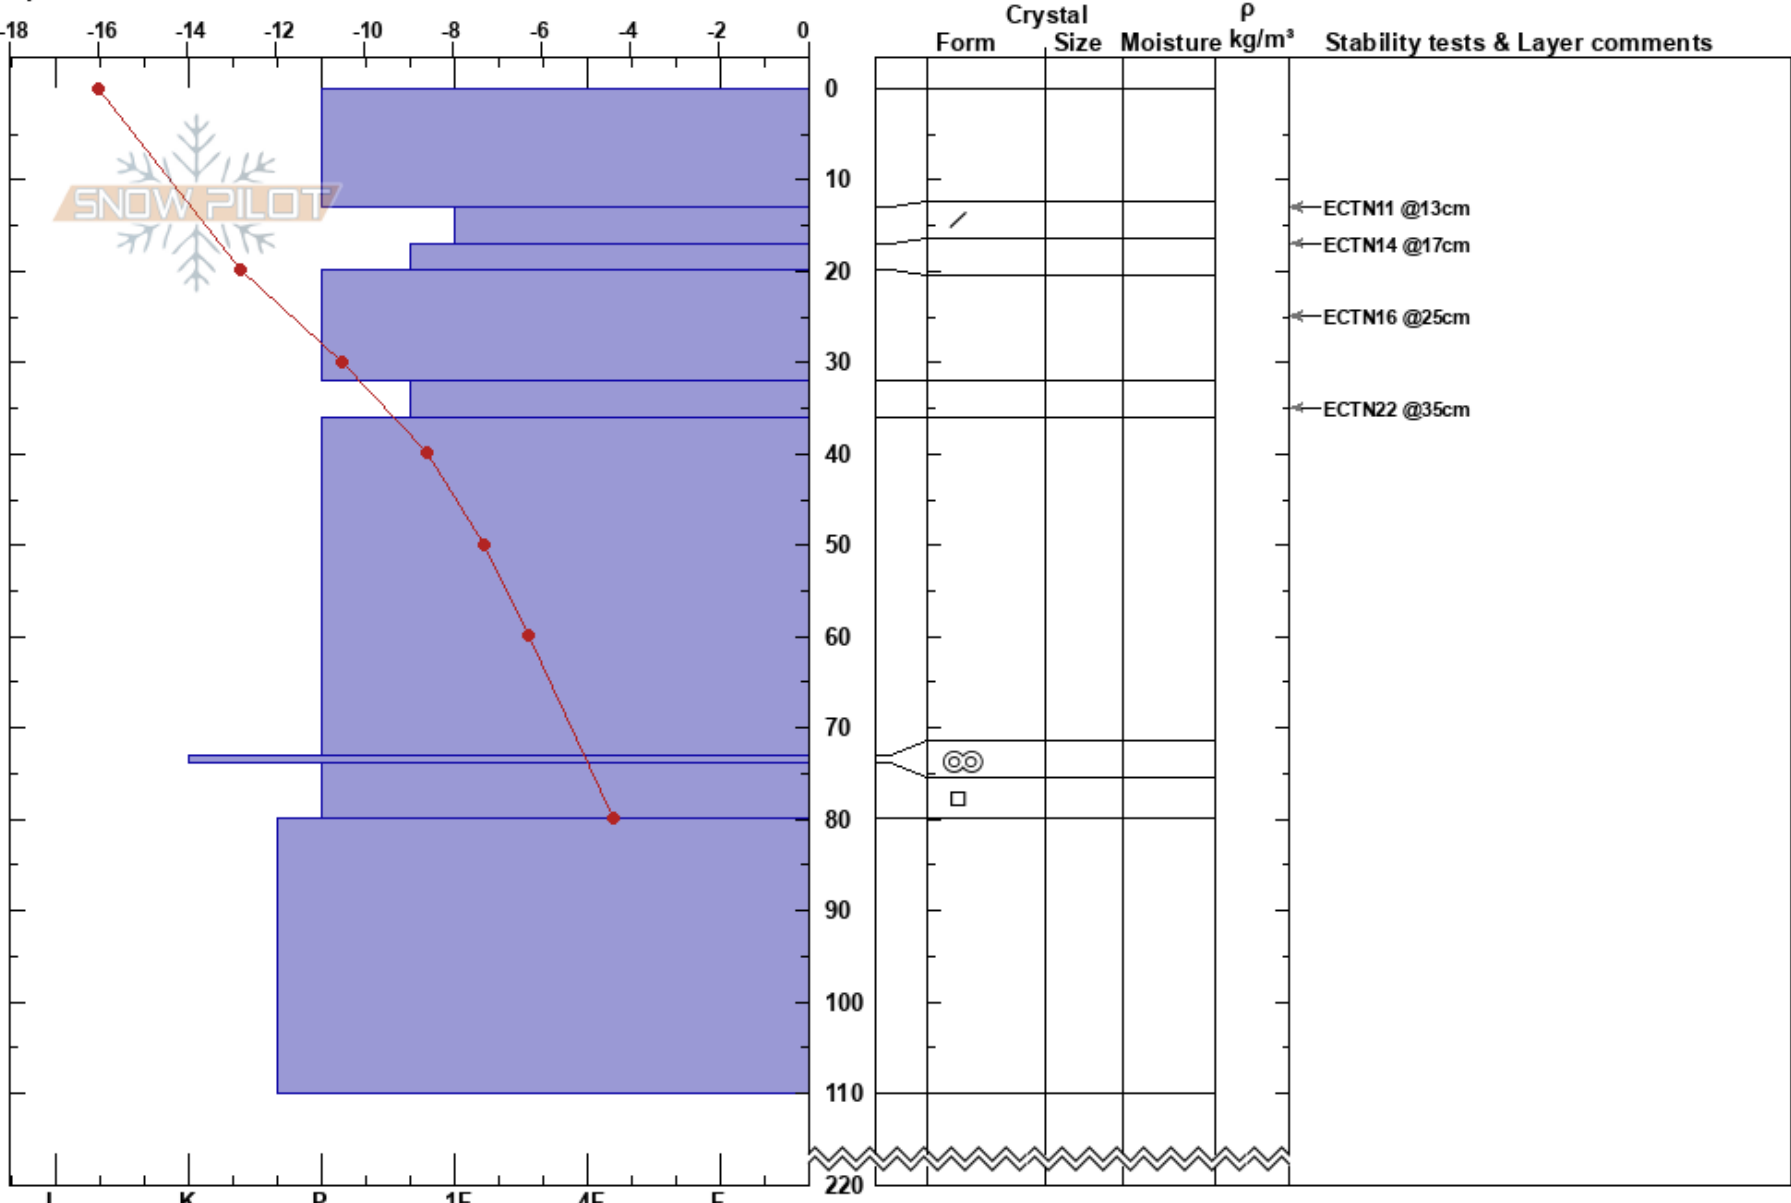

Brakkonbäcken
 Västra Vindelfjällen
 Sweden
 Elevation: 795 m
 Aspect: 40°

Sam Hedman
 11/02/2024 - 11:05
 Co-ord: 65.94969N, 14.99497E
 Slope Angle: 31°
 Wind Loading: yes

Stability: Good HS:220
 Air Temperature: -18°C PF:10
 Sky Cover: CLR
 Precipitation: NO
 Wind: S Light Breeze

Layer Notes:

Specifics: Ski tracks on slope

Notes: Lätt markdrev åt NO-N. Många N resultat.