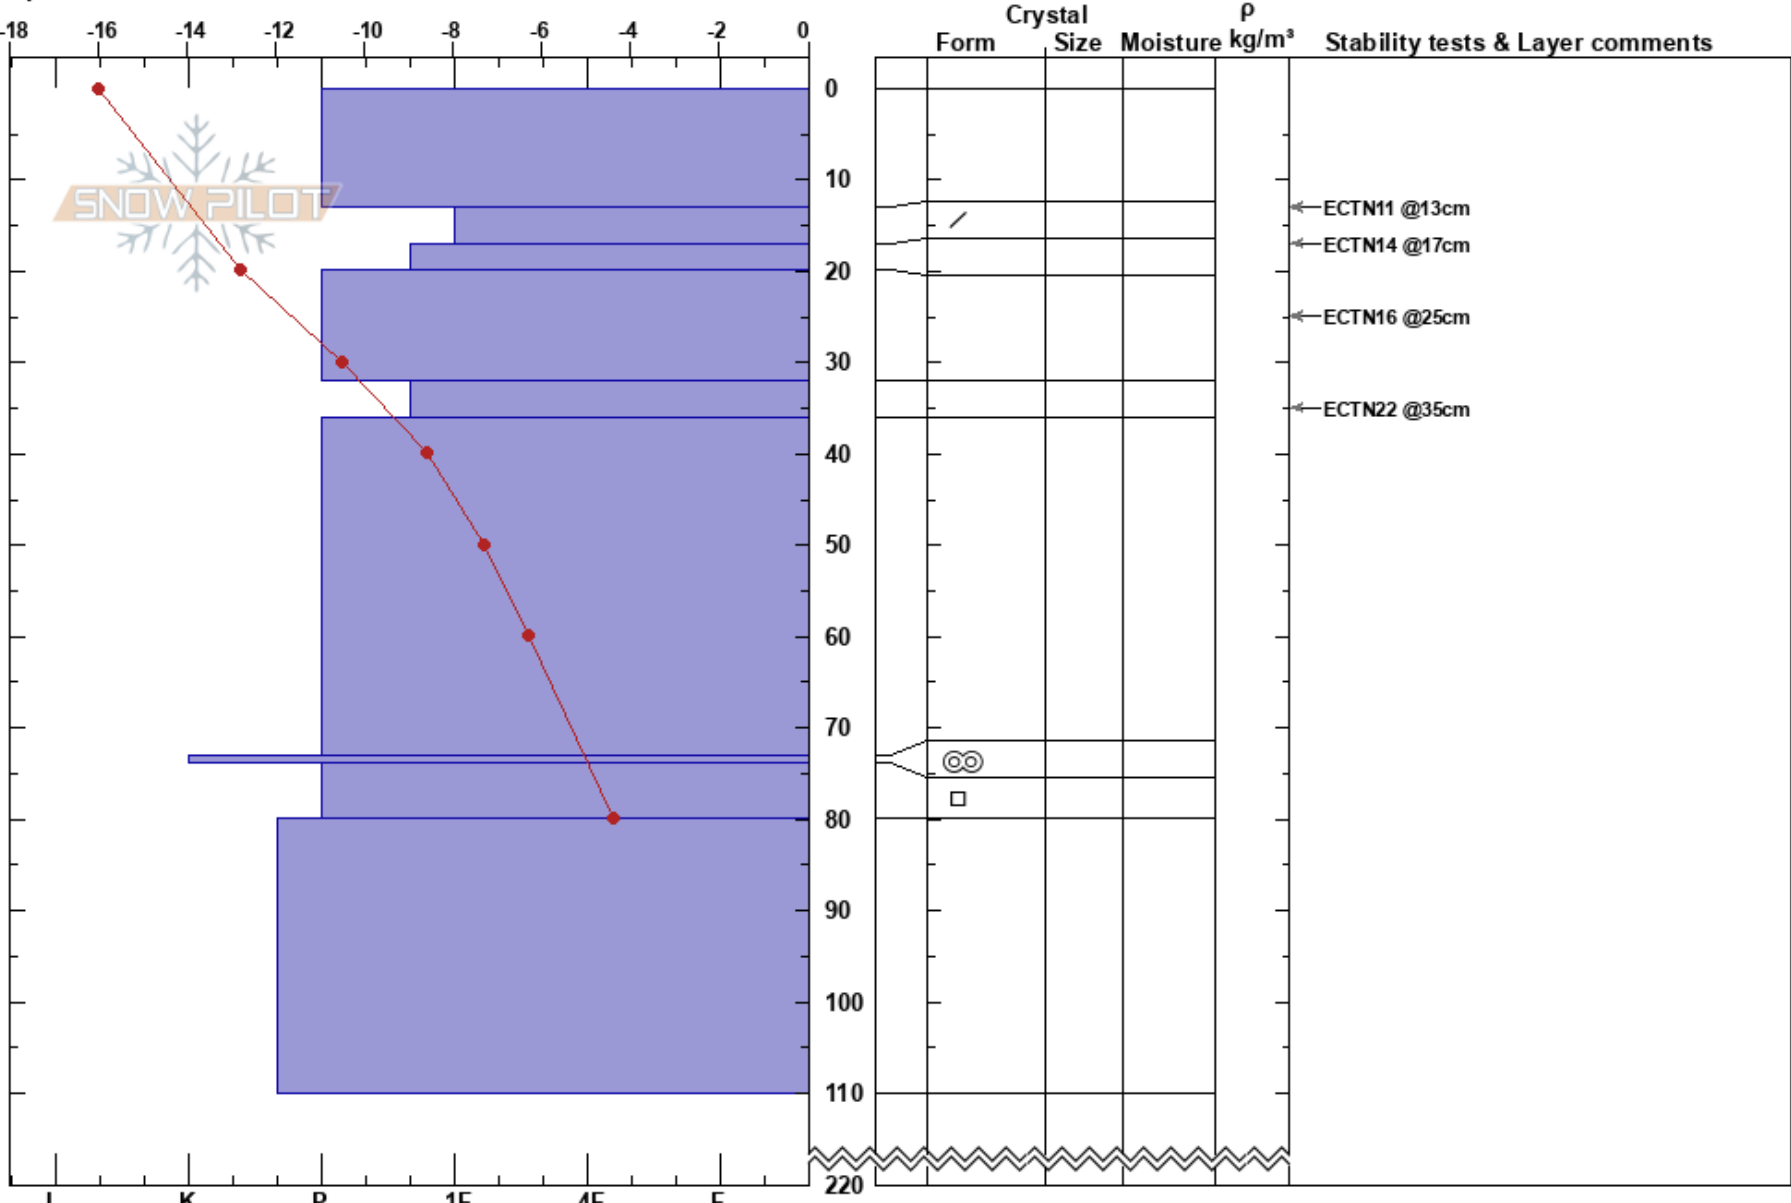

Brakkonbäcken  
 Västra Vindelfjällen  
 Sweden  
 Elevation: 795 m  
 Aspect: 40°

Sam Hedman  
 11/02/2024 - 11:05  
 Co-ord: 65.94969N, 14.99497E  
 Slope Angle: 31°  
 Wind Loading: yes

Stability: Good HS:220  
 Air Temperature: -18°C PF:10  
 Sky Cover: CLR  
 Precipitation: NO  
 Wind: S Light Breeze

Layer Notes:

Specifics: Ski tracks on slope

Notes: Lätt markdrev åt NO-N. Många N resultat.