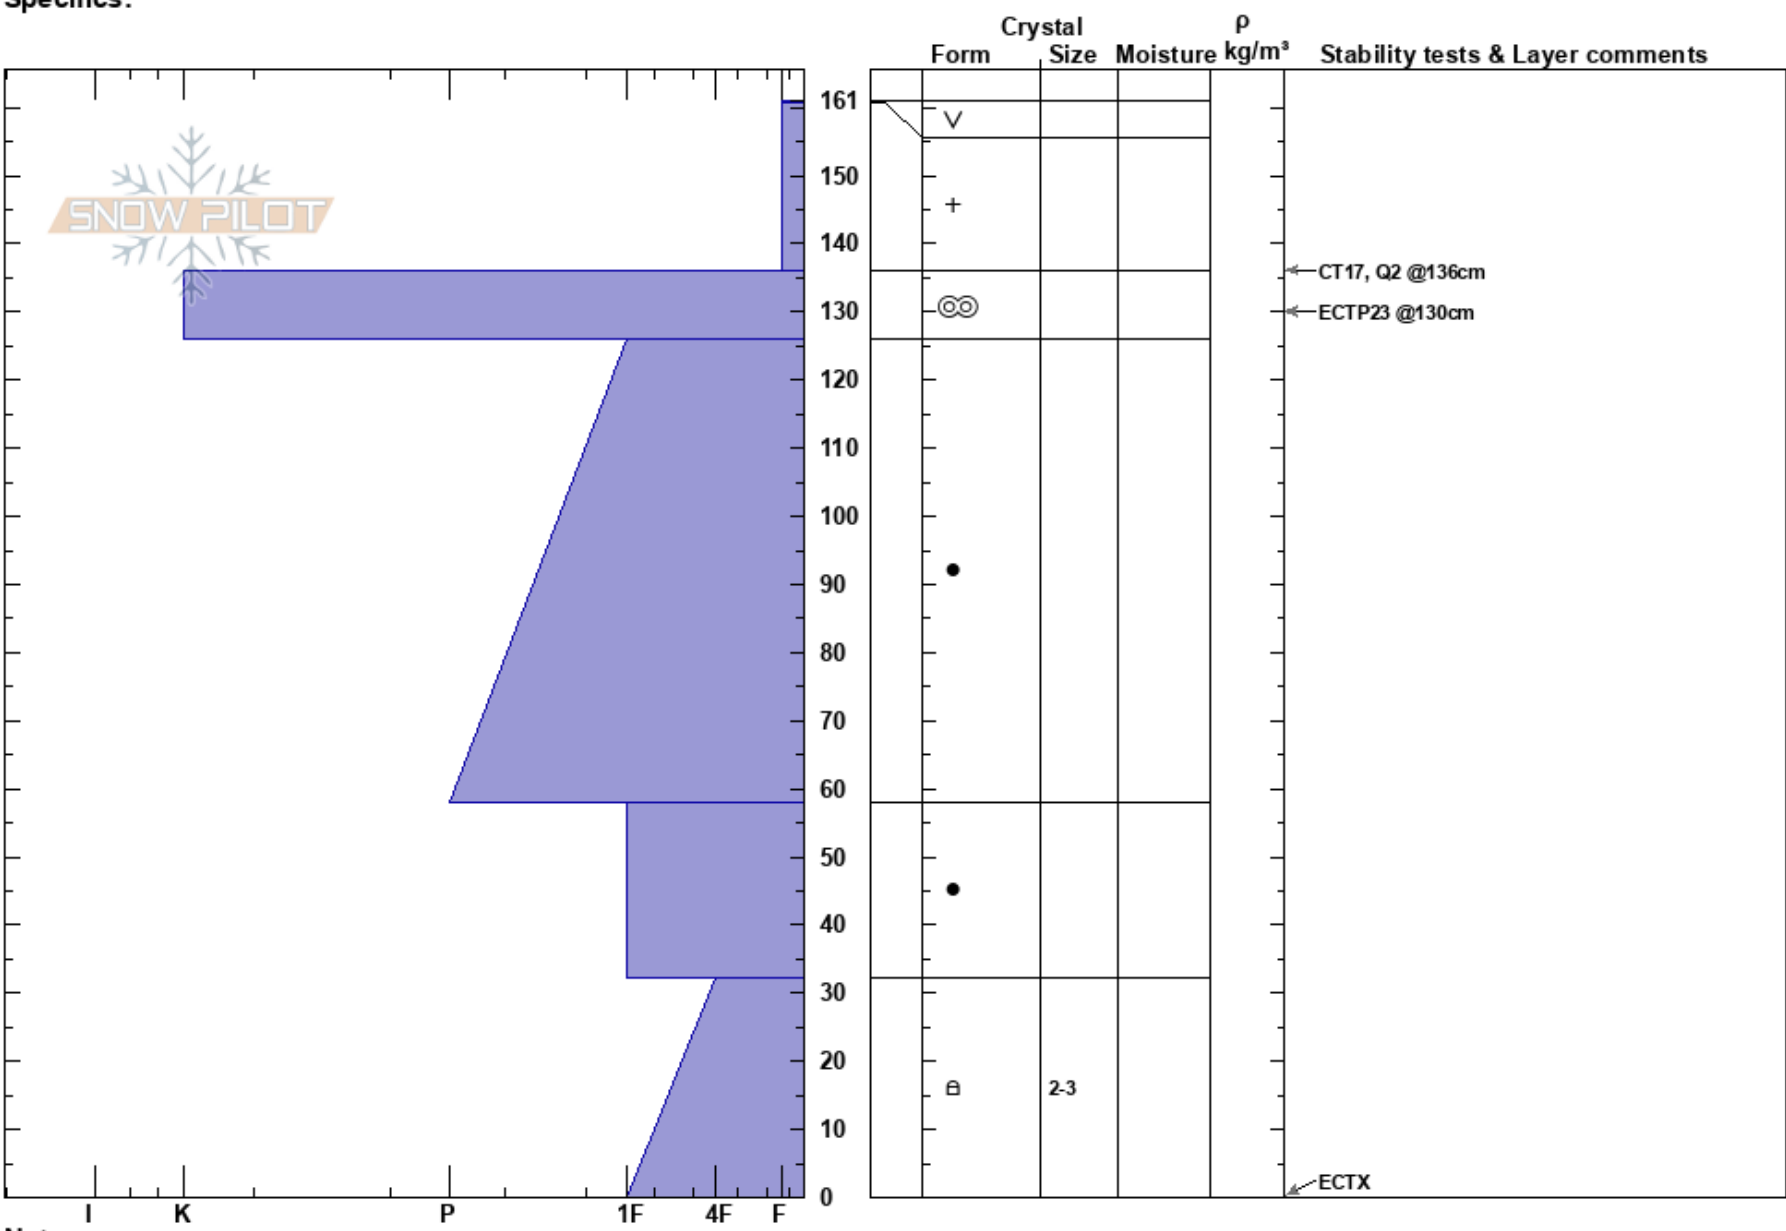

Patrol Fund L1. WMR BC
 Whitefish MT
 Elevation: 6510 ft
 Aspect: 45°
 Specifics:

Jackson George
 02/10/2024 - 12:43pm
 Co-ord: 48.51046N, -114.34969W
 Slope Angle: 34°
 Wind Loading: no

Stability: Good
 Air Temperature:
 Sky Cover: BKN
 Precipitation: NO
 Wind: Calm

HS:161
 Layer Notes:
 136-126cm:Problematic layer

Notes: