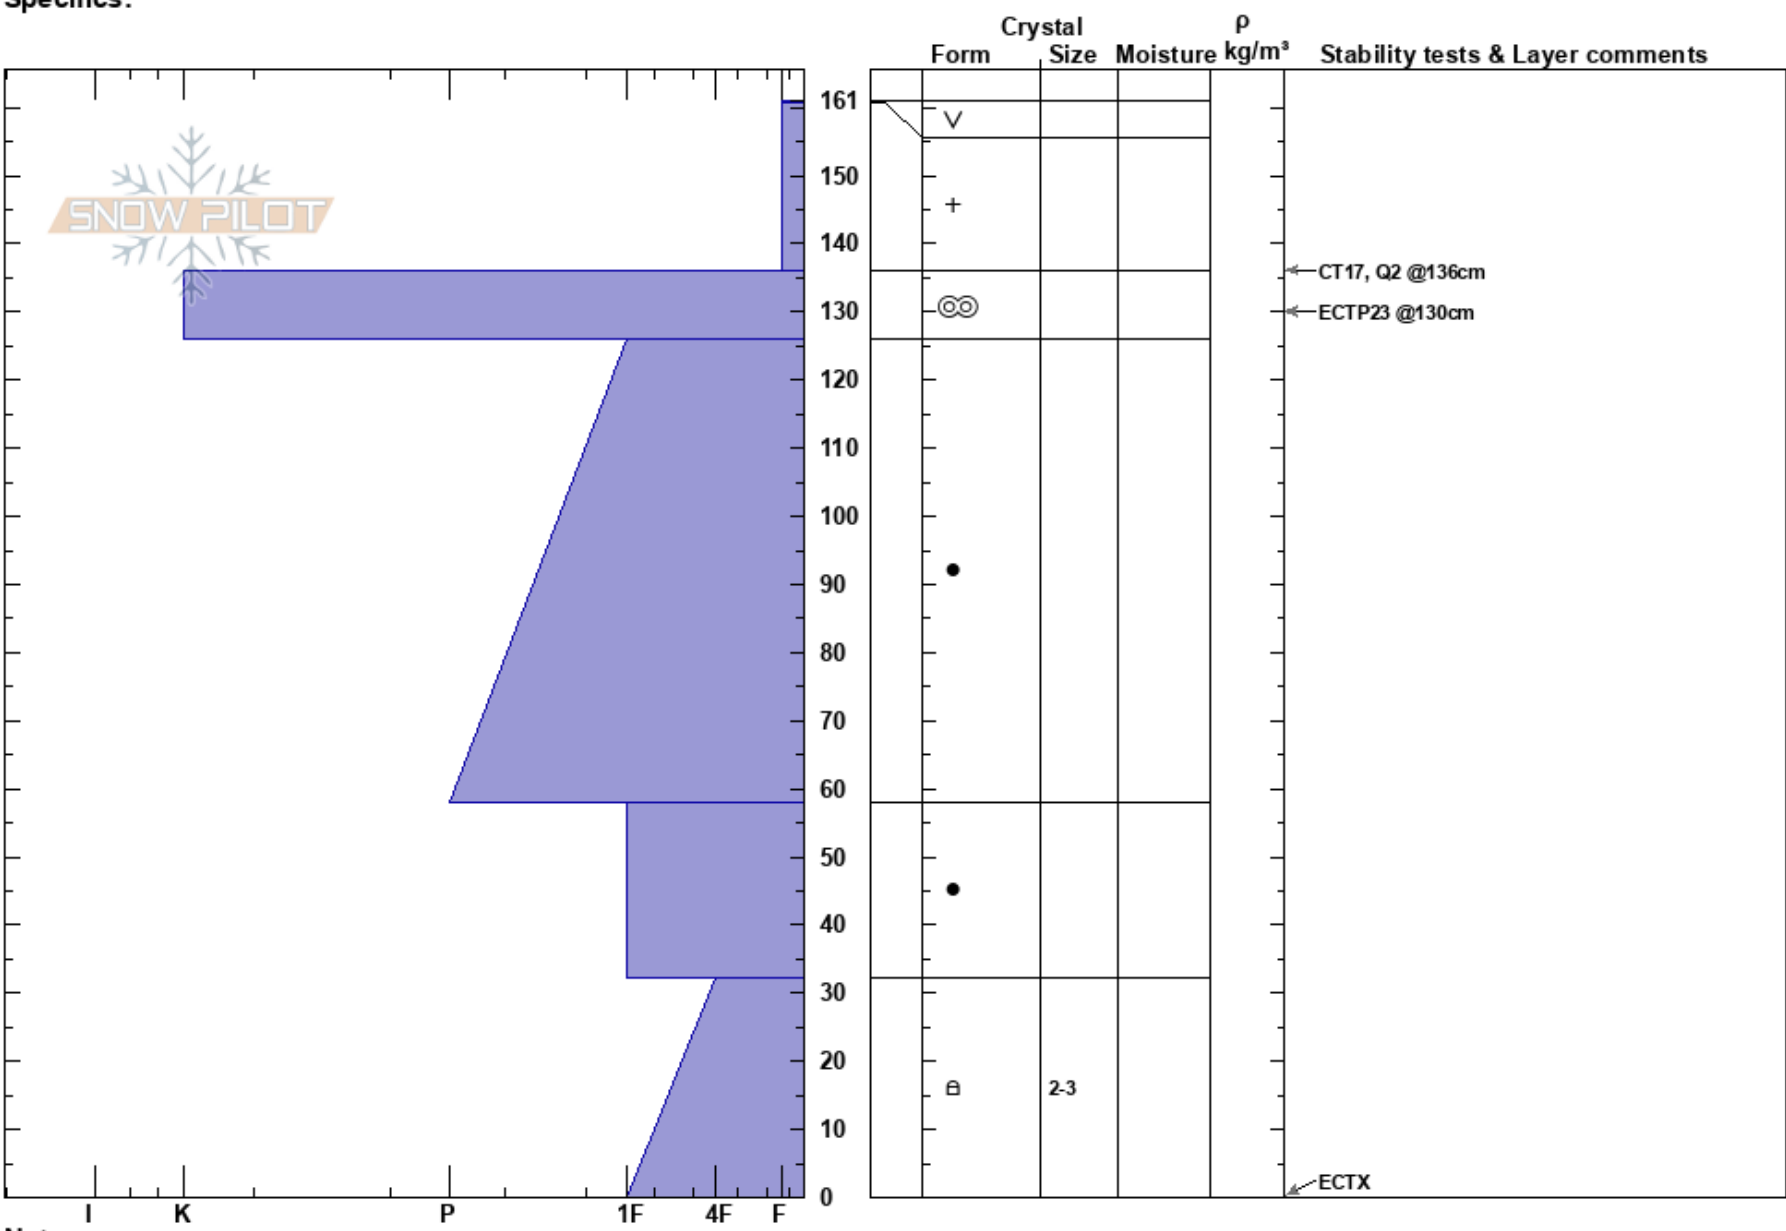

Patrol Fund L1. WMR BC  
 Whitefish  
 MT  
 Elevation: 6510 ft  
 Aspect: 45°  
 Specifics:

Jackson George  
 02/10/2024 - 12:43pm  
 Co-ord: 48.51046N, -114.34969W  
 Slope Angle: 34°  
 Wind Loading: no

Stability: Good  
 Air Temperature:  
 Sky Cover: BKN  
 Precipitation: NO  
 Wind: Calm

HS:161  
 Layer Notes:  
 136-126cm:Problematic layer

Notes: