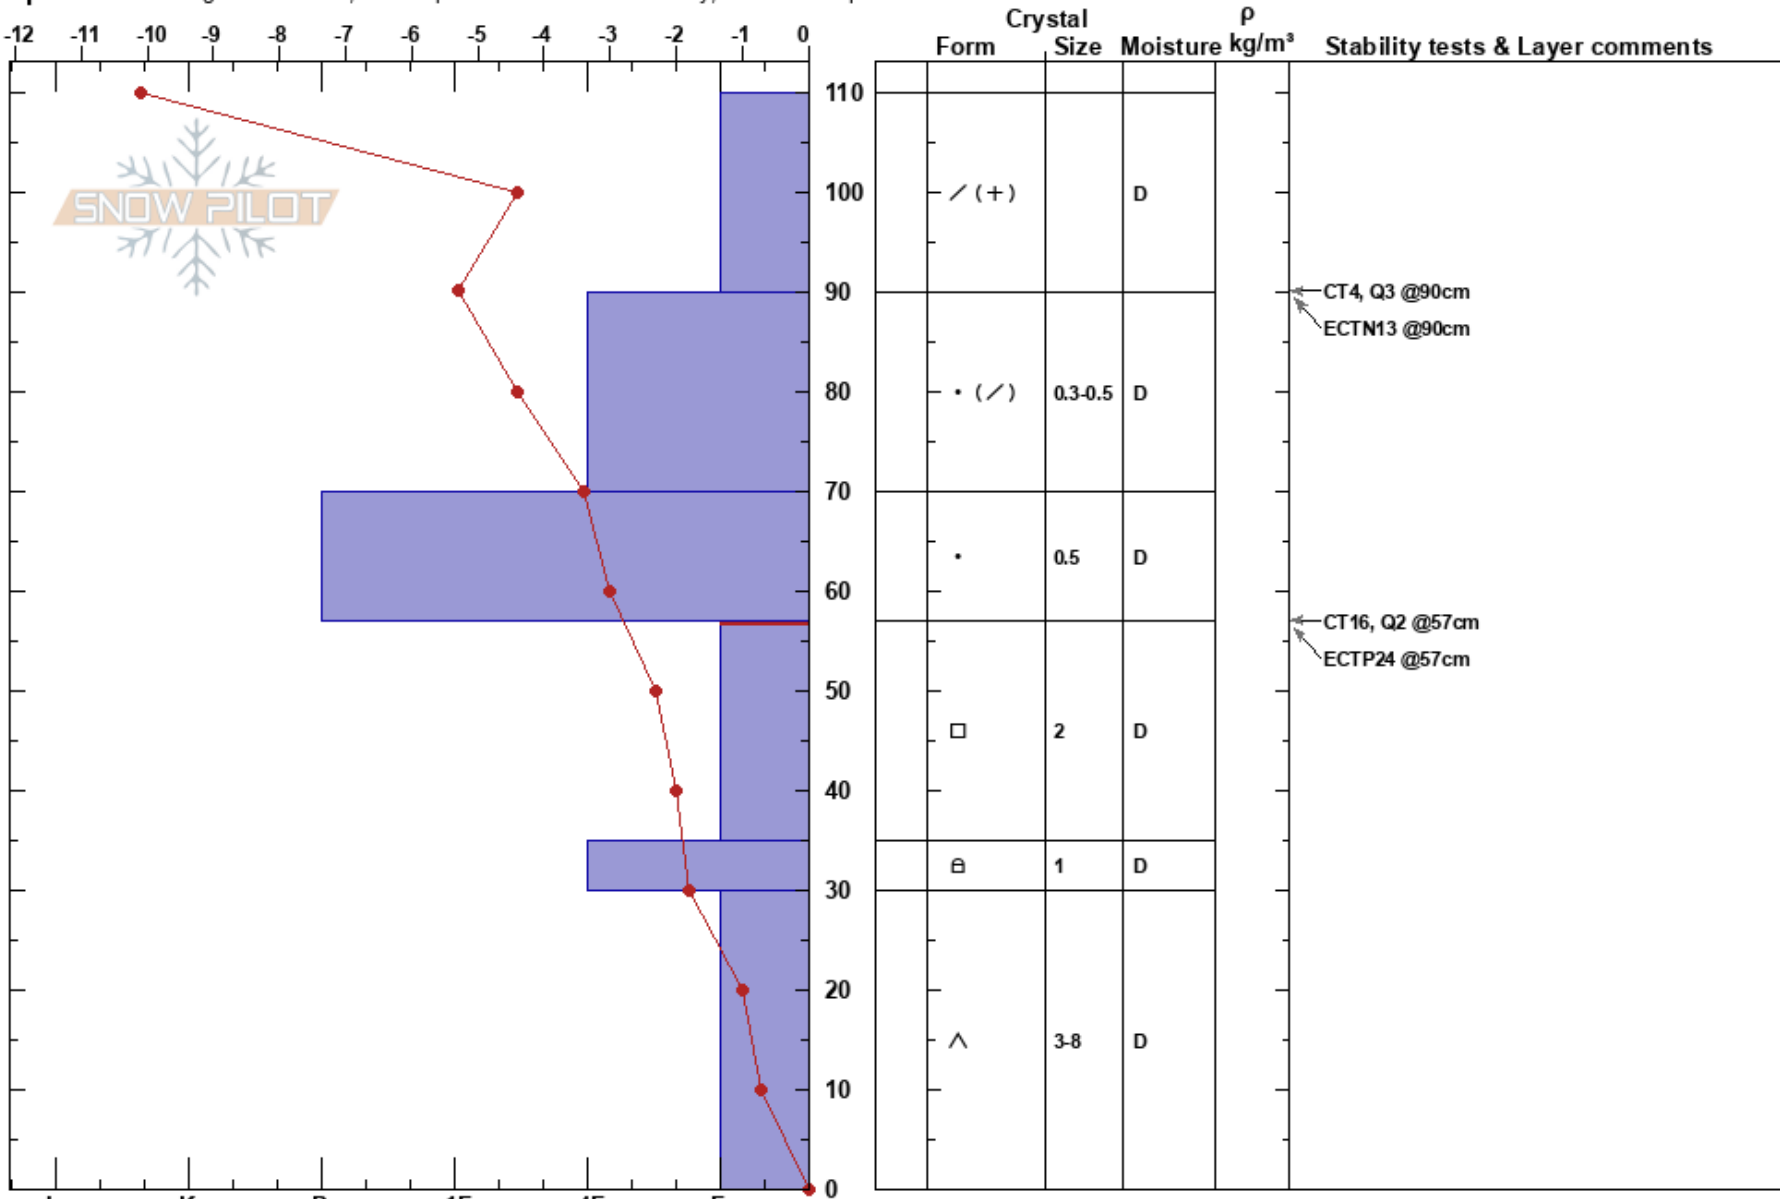

YC Namaste Boundary
 Madison Range-N
 MT
 Elevation: 9504 ft
 Aspect: 318°

Asa Dickerson
 02/10/2024 - 2:23pm
 Co-ord: 45.22880N, -111.45804W
 Slope Angle: 10°
 Wind Loading: no

Stability: **HS:110**
 Air Temperature: -11.3°C PF:24 57-35cm:Problematic layer
 Sky Cover: CLR PS:90
 Precipitation: NO
 Wind: W Calm

Specifics: Pit dug in a Ski Area; Pit is representative of backcountry; We skied slope

Notes: Pit dug by Renee Freeman and Asa Dickerson right outside ski area boundary. Boot penetration was to the ground. Grom Score: 4