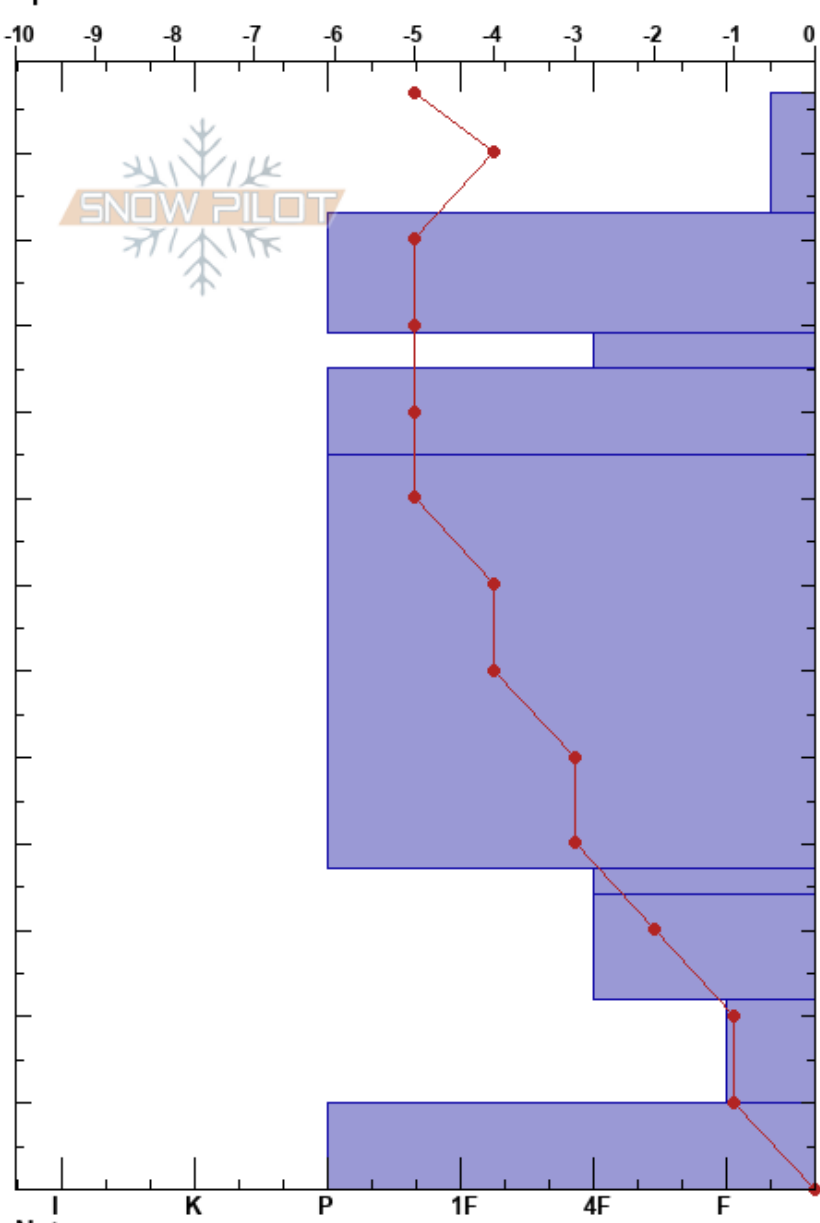

Paulina Peak
 OR
 Elevation: 7938 ft
 Aspect: E
 Specifics:

Caleb Bryce
 02/10/2024 - 11:03am
 Co-ord: 43.68929N, -121.25424E
 Slope Angle: 17°
 Wind Loading: previous

Stability: Good
 Air Temperature: -1°C
 Sky Cover: CLR
 Precipitation: NO
 Wind: Calm

HS:127
 PF:15 37-34cm:Problematic layer

Elevation (cm)	Crystal		ρ kg/m ³	Stability tests & Layer comments
	Form	Size		
127				
120	V	2		
110	/	0.1		
100	∩	2-4		
90	.	2		
80				
70				
60	.	0.5		
50				
40	.	1		← CT24, SC @37cm repeated ← PST35/100 (End) @37cm
30	⊖	2.5-3		
20	^	3		
10	⊖	2-4		
0				← ECTX repeated