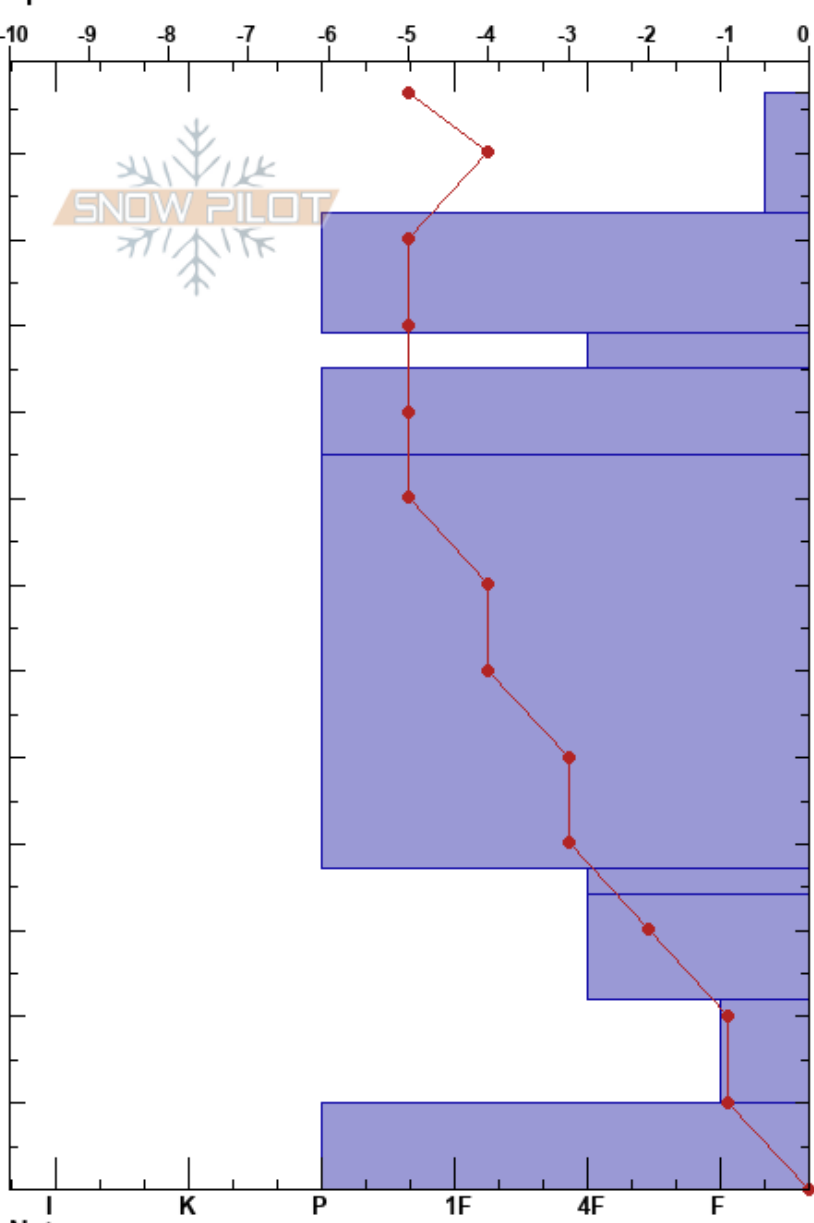

Paulina Peak
 OR
 Elevation: 7938 ft
 Aspect: E
 Specifics:

Caleb Bryce
 02/10/2024 - 11:03am
 Co-ord: 43.68929N, -121.25424E
 Slope Angle: 17°
 Wind Loading: previous

Stability: Good
 Air Temperature: -1°C
 Sky Cover: CLR
 Precipitation: NO
 Wind: Calm

HS:127
 PF:15 37-34cm:Problematic layer

Elevation (cm)	Crystal		Moisture	ρ kg/m ³	Stability tests & Layer comments
	Form	Size			
127					
120	V	2			
110	/	0.1			
100	∞	2-4			
90	.	2			
80					
70					
60	.	0.5			
50					
40	.	1			← CT24, SC @37cm repeated ← PST35/100 (End) @37cm
30	⊖	2.5-3			
20	^	3			
10	⊖	2-4			
0					← ECTX repeated