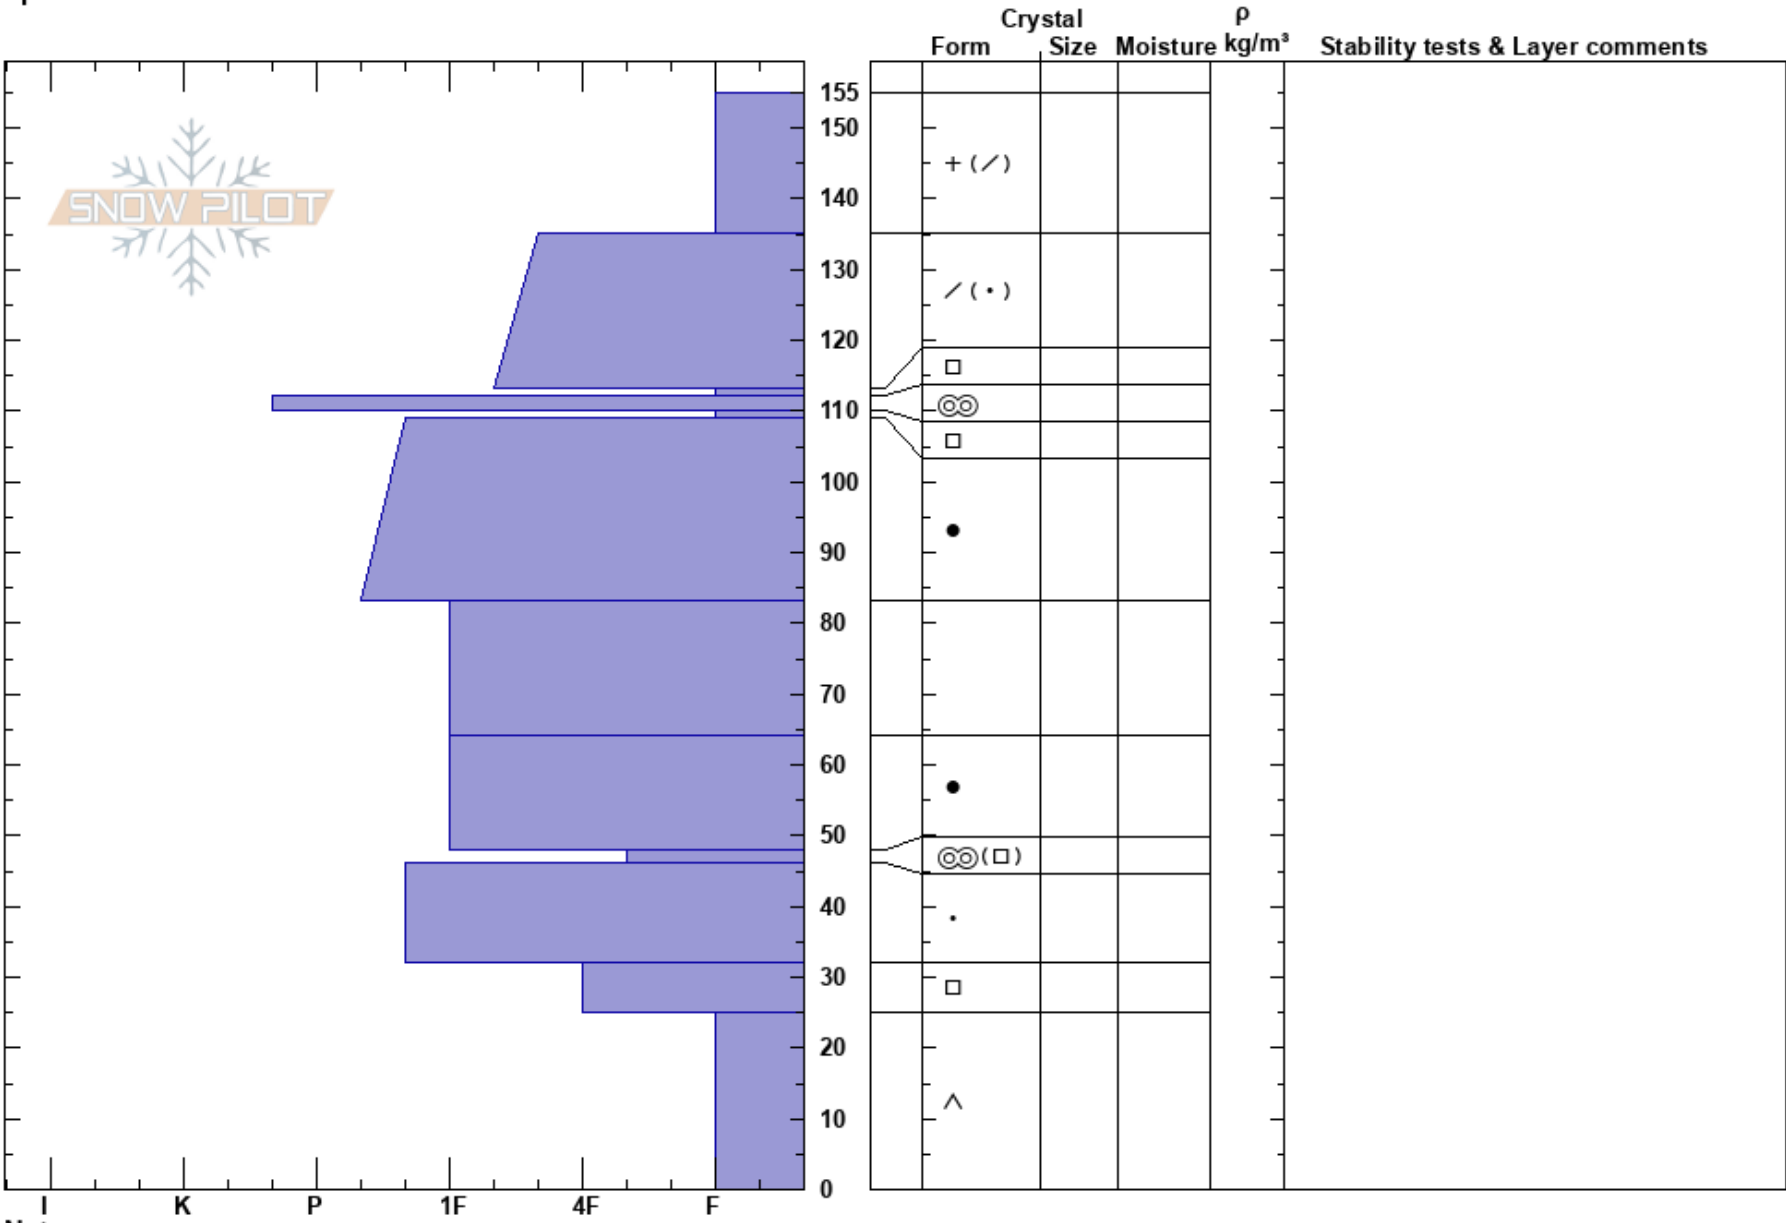

Copper Mt.  
Sawtooth Range  
ID  
Elevation: 8260 ft  
Aspect: W  
Specifics:

Skylar Herbert  
02/10/2024 - 2:00pm  
Co-ord: 44.33039N, -115.20718W  
Slope Angle: 22°  
Wind Loading:

Stability: **HS:155**  
Air Temperature: -8°C  
Sky Cover: CLR  
Precipitation: NO  
Wind: W Light Breeze  
Layer Notes:  
113-112cm: Problematic layer

Notes: Sheltered slope off of Lunch Counter ridge. Next to Bruce's run.