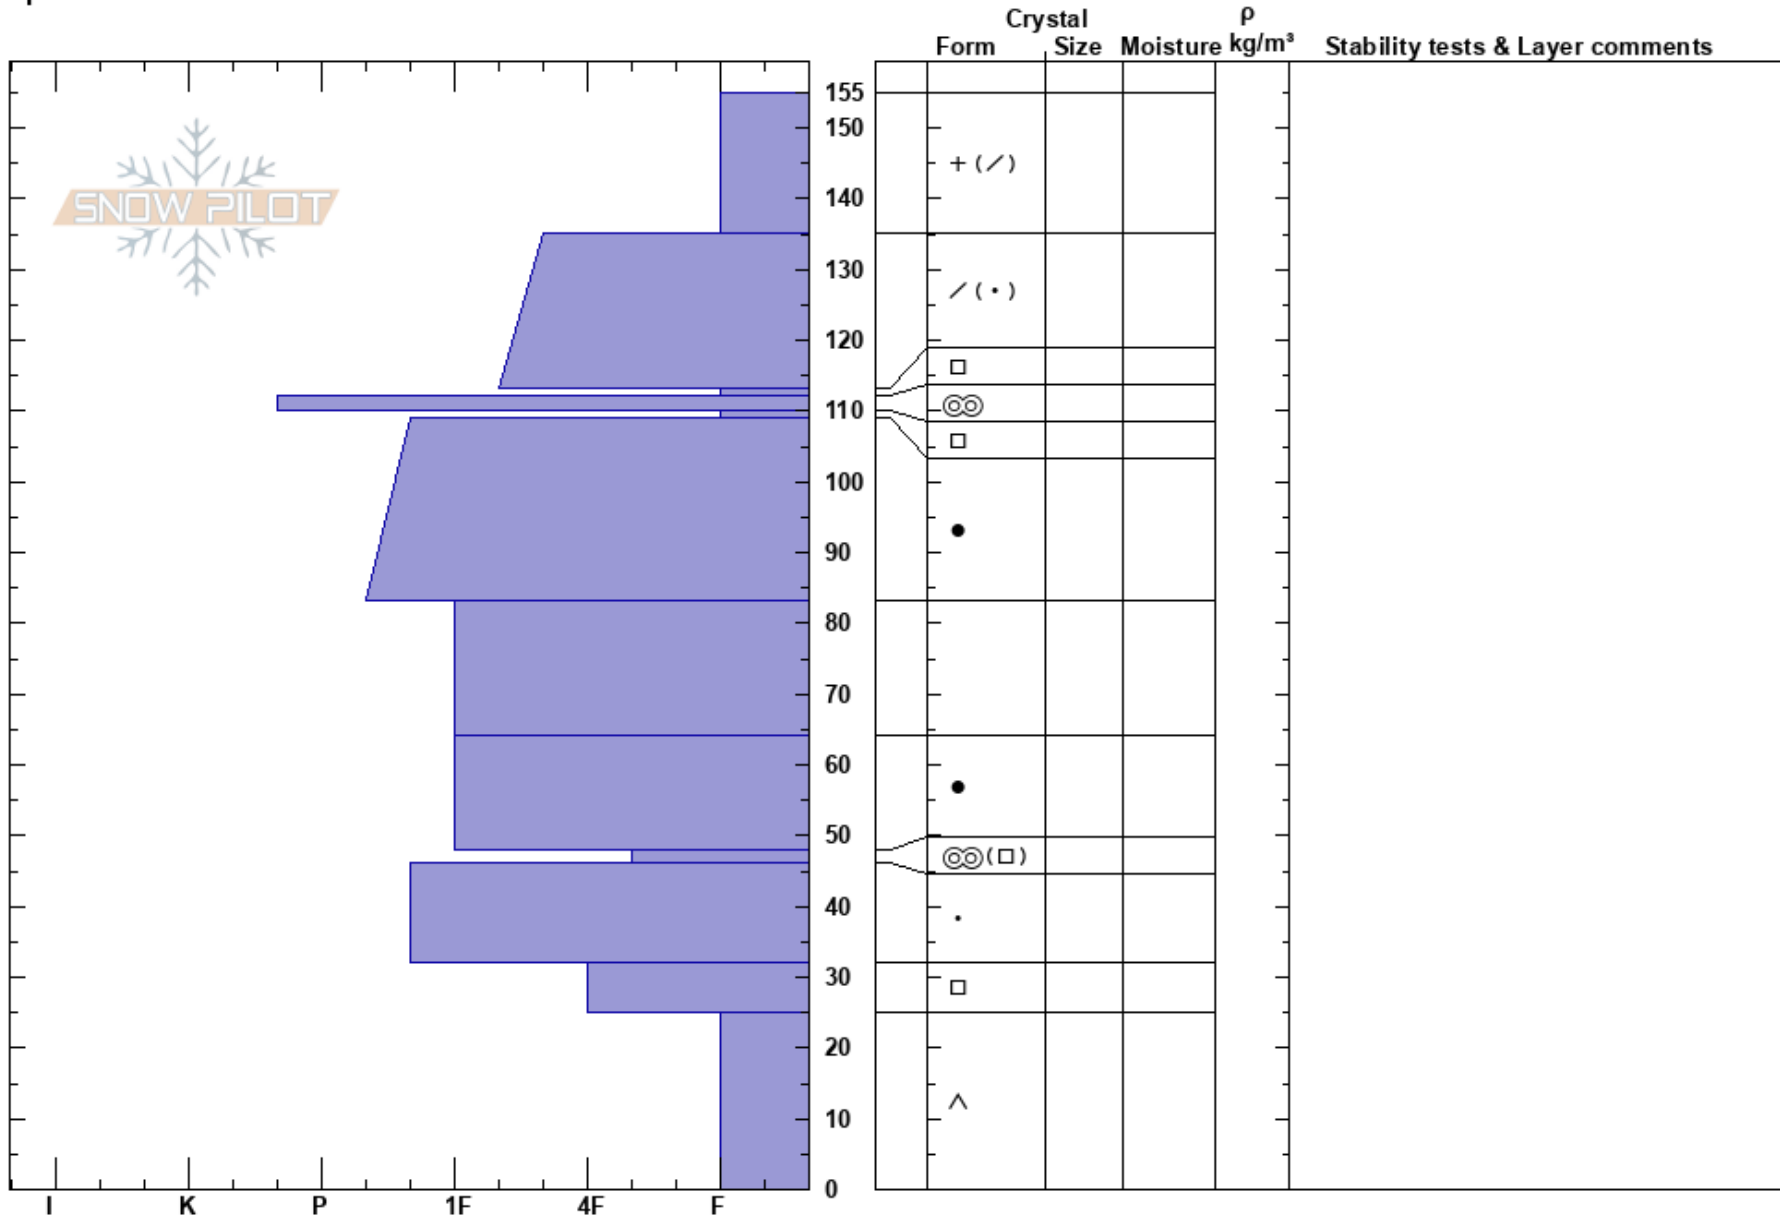

Copper Mt.  
Sawtooth Range  
ID  
Elevation: 8260 ft  
Aspect: W  
Specifics:

Skylar Herbert  
02/10/2024 - 2:00pm  
Co-ord: 44.33039N, -115.20718W  
Slope Angle: 22°  
Wind Loading:

Stability: **HS:155**  
Air Temperature: -8°C  
Sky Cover: CLR  
Precipitation: NO  
Wind: W Light Breeze  
Layer Notes:  
113-112cm: Problematic layer

Notes: Sheltered slope off of Lunch Counter ridge. Next to Bruce's run.