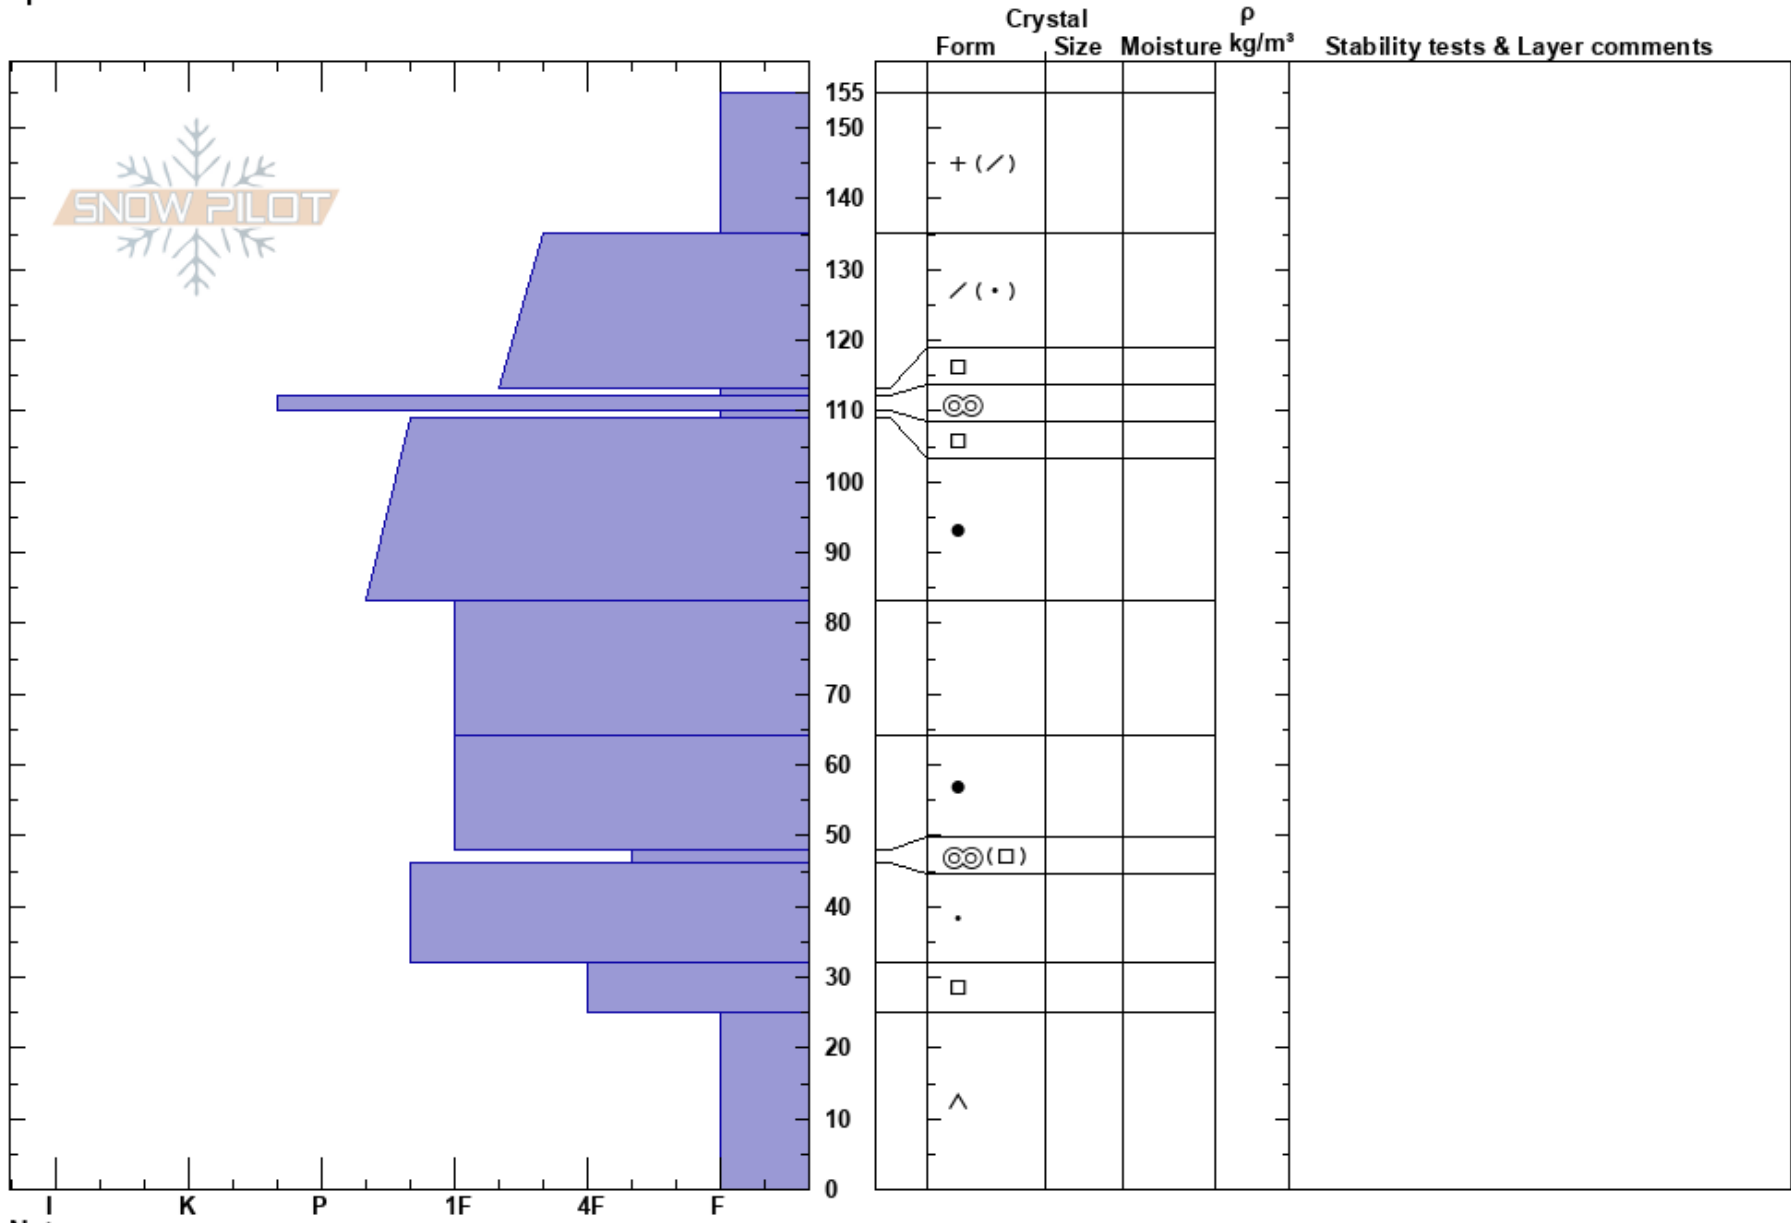

Copper Mt.
Sawtooth Range
ID
Elevation: 8260 ft
Aspect: W
Specifics:

Skylar Herbert
02/10/2024 - 2:00pm
Co-ord: 44.33039N, -115.20718W
Slope Angle: 22°
Wind Loading:

Stability: **HS:155**
Air Temperature: -8°C
Sky Cover: CLR
Precipitation: NO
Wind: W Light Breeze
Layer Notes:
113-112cm: Problematic layer

Notes: Sheltered slope off of Lunch Counter ridge. Next to Bruce's run.