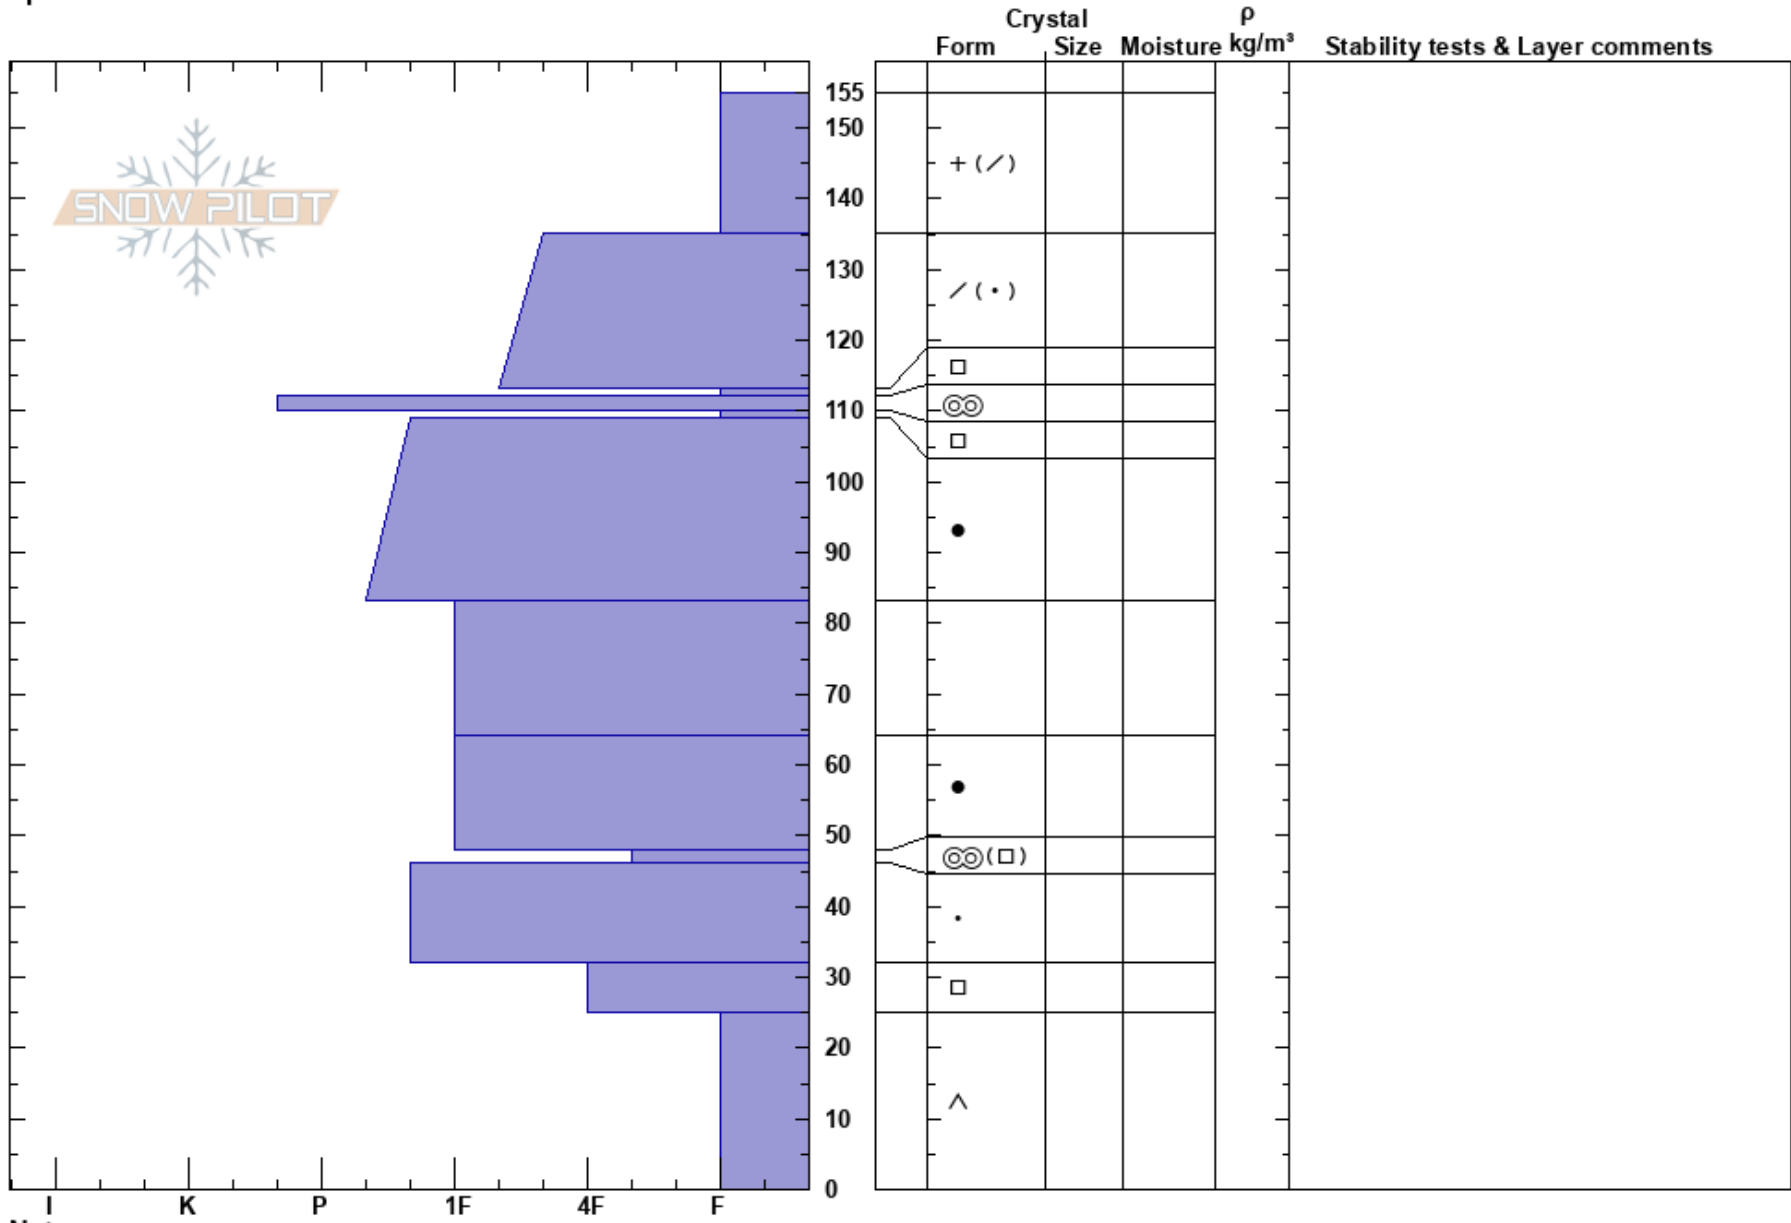

Copper Mt.  
Sawtooth Range  
ID  
Elevation: 8260 ft  
Aspect: W  
Specifics:

Skylar Herbert  
02/10/2024 - 2:00pm  
Co-ord: 44.33039N, -115.20718W  
Slope Angle: 22°  
Wind Loading:

Stability: **HS:155**  
Air Temperature: -8°C  
Sky Cover: CLR  
Precipitation: NO  
Wind: W Light Breeze  
Layer Notes:  
113-112cm: Problematic layer

Notes: Sheltered slope off of Lunch Counter ridge. Next to Bruce's run.