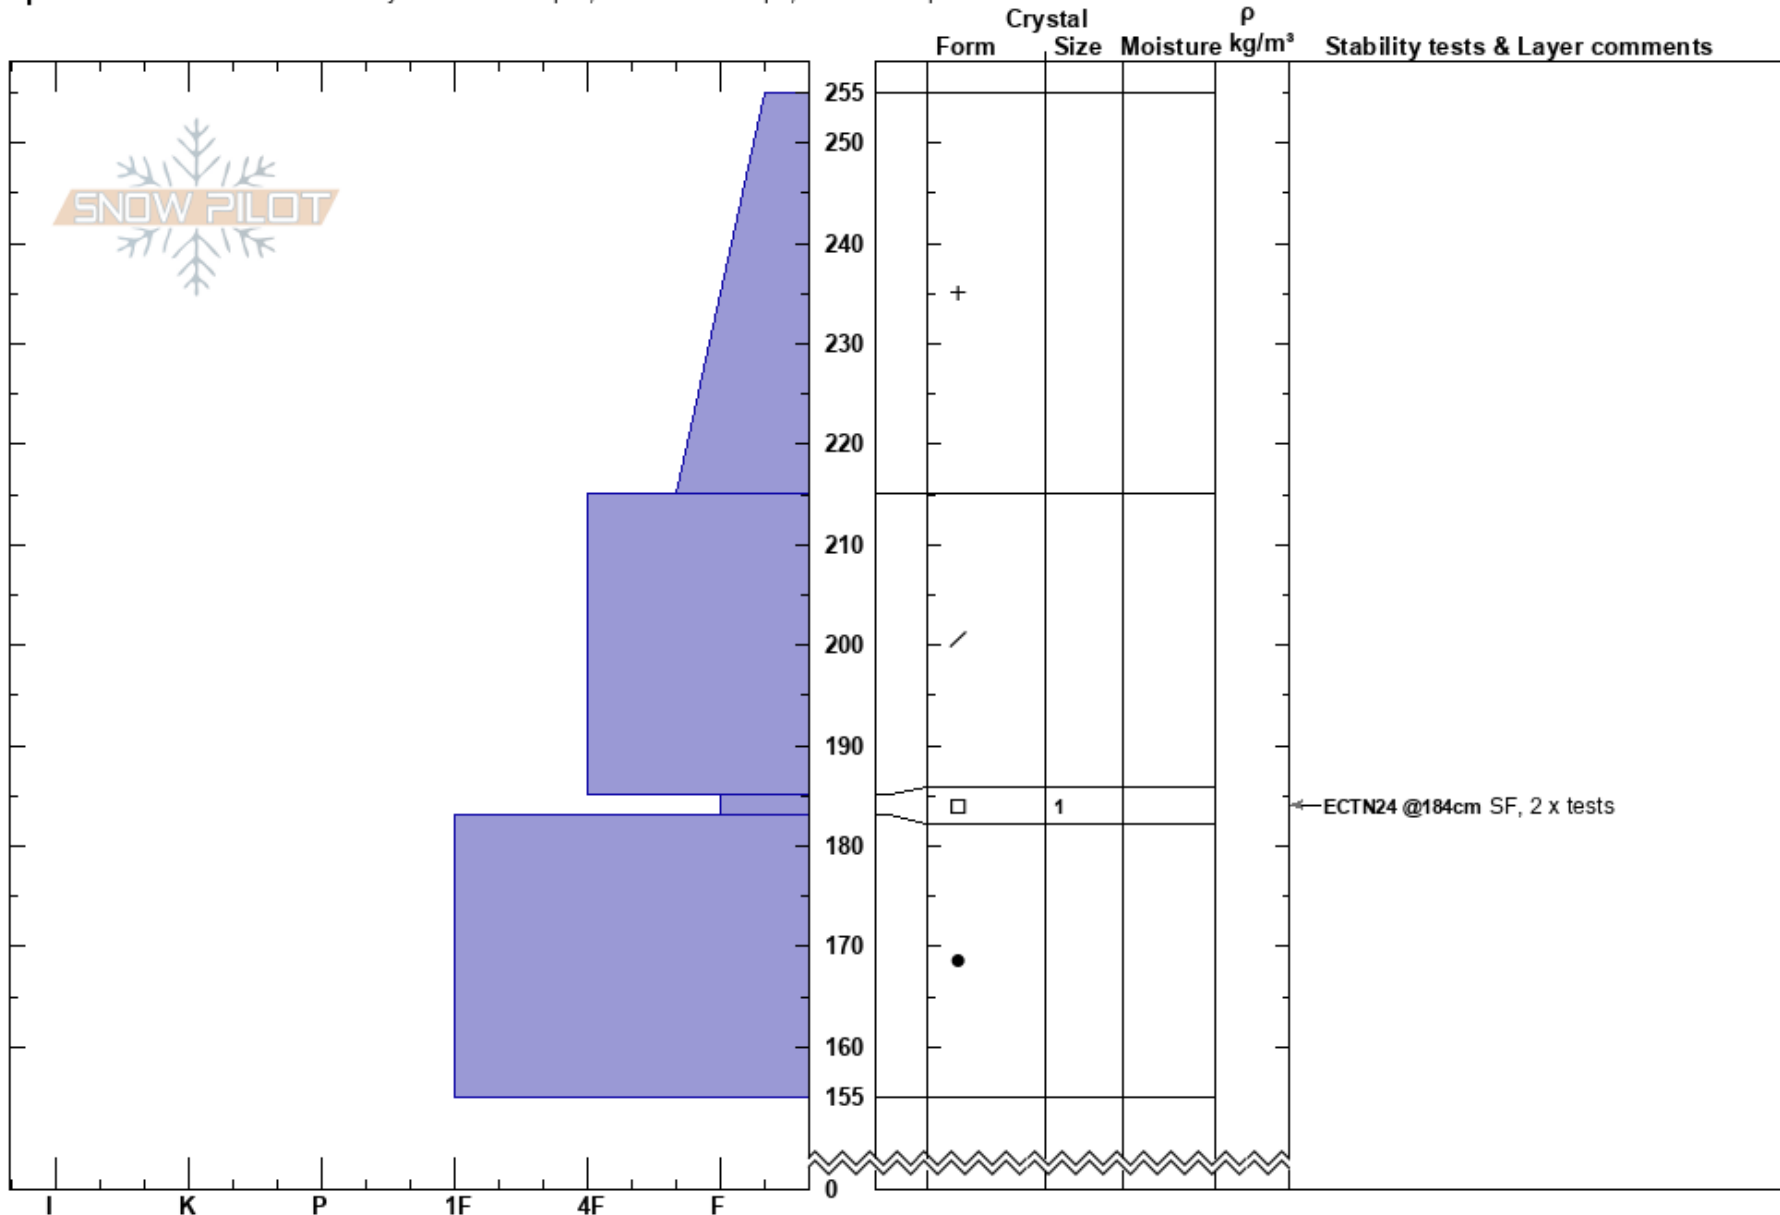

N Bowl Maverick
Teton Range
WY
Elevation: 9700 ft
Aspect: 60°

Nat Patridge
02/10/2024 - 12:15pm
Co-ord: 12T 516564E 4836773N
Slope Angle: 15°
Wind Loading:

Stability:
Air Temperature:
Sky Cover: SCT
Precipitation:
Wind:

HS:255
PF:45 185-183cm:Problematic layer
PS:24

Specifics: Recent avalanche activity on different slopes; Ski tracks on slope; We skied slope

Notes: