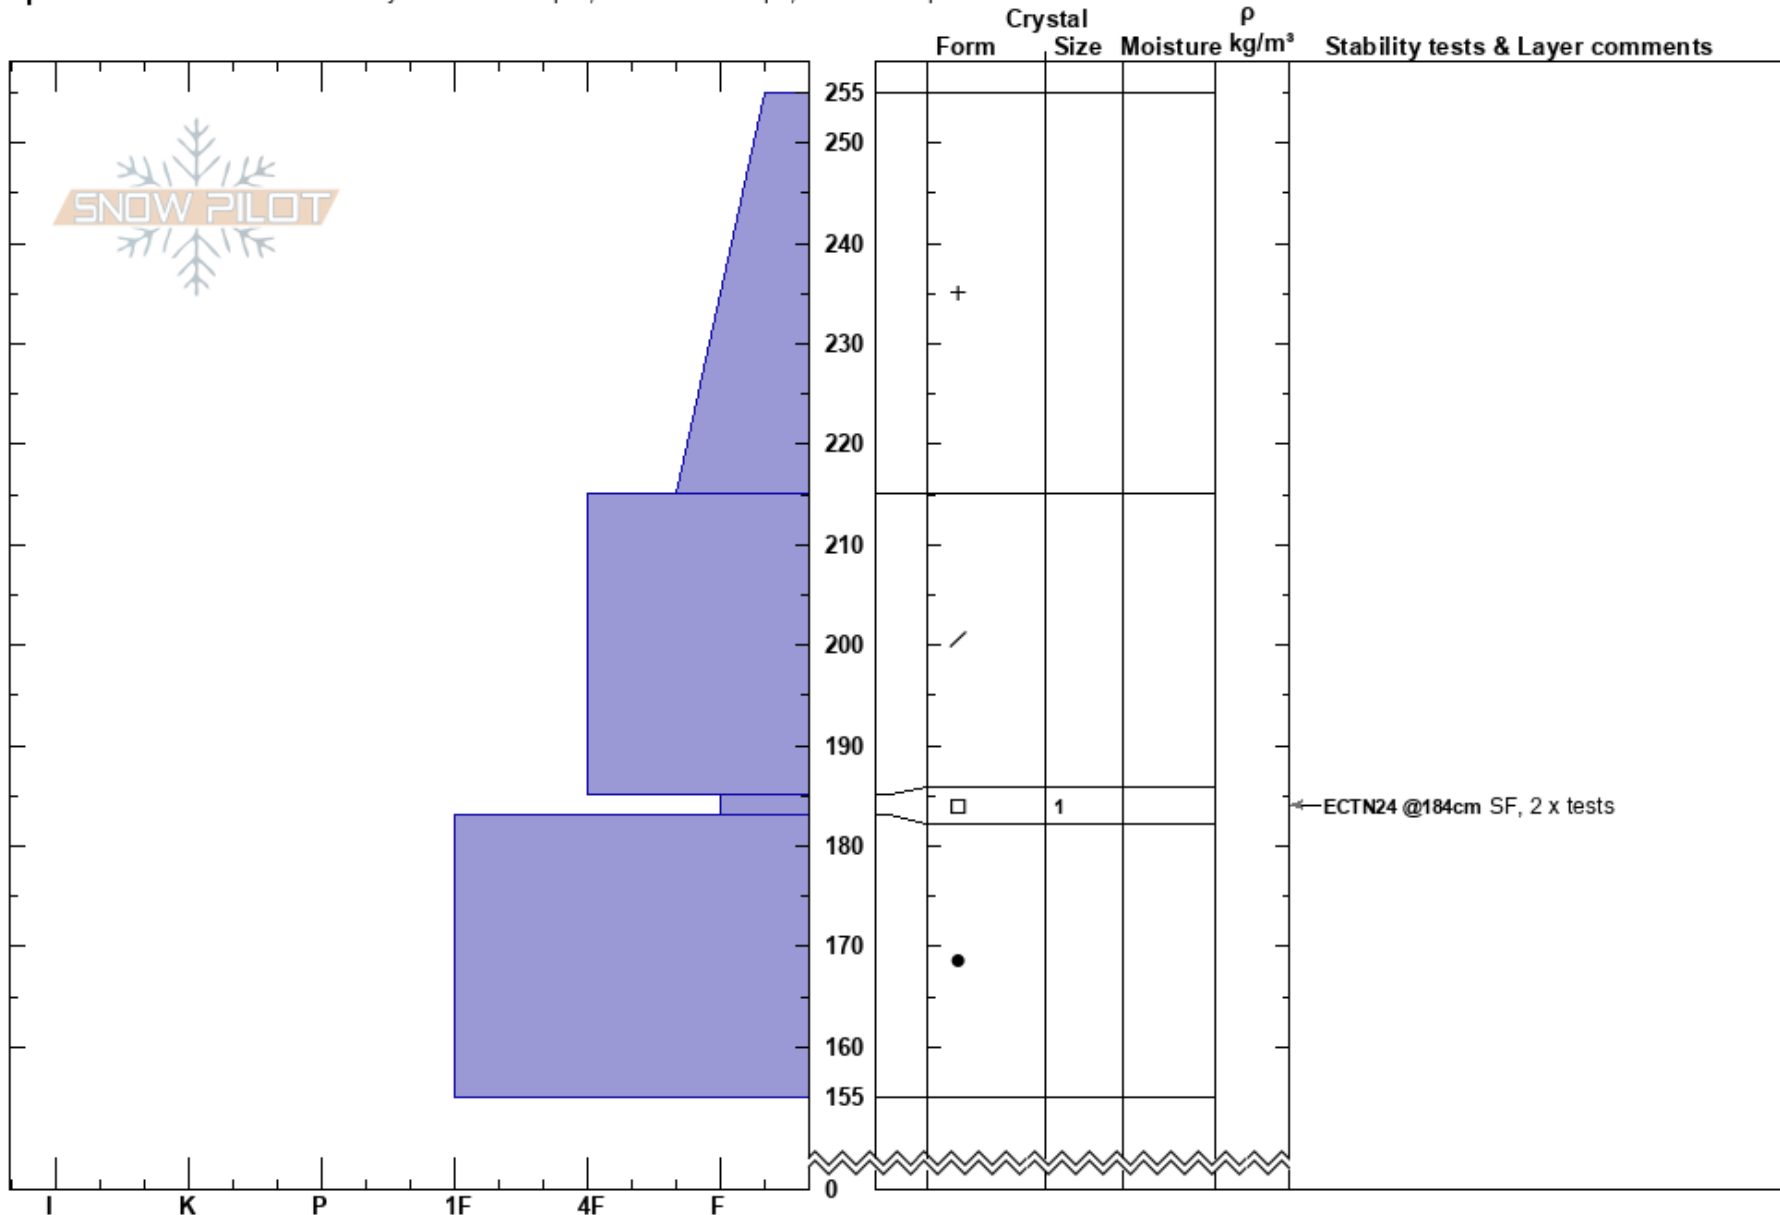

N Bowl Maverick  
Teton Range  
WY  
Elevation: 9700 ft  
Aspect: 60°

Nat Patridge  
02/10/2024 - 12:15pm  
Co-ord: 12T 516564E 4836773N  
Slope Angle: 15°  
Wind Loading:

Stability:  
Air Temperature:  
Sky Cover: SCT  
Precipitation:  
Wind:

HS:255  
PF:45 185-183cm:Problematic layer  
PS:24

Specifics: Recent avalanche activity on different slopes; Ski tracks on slope; We skied slope

Notes: