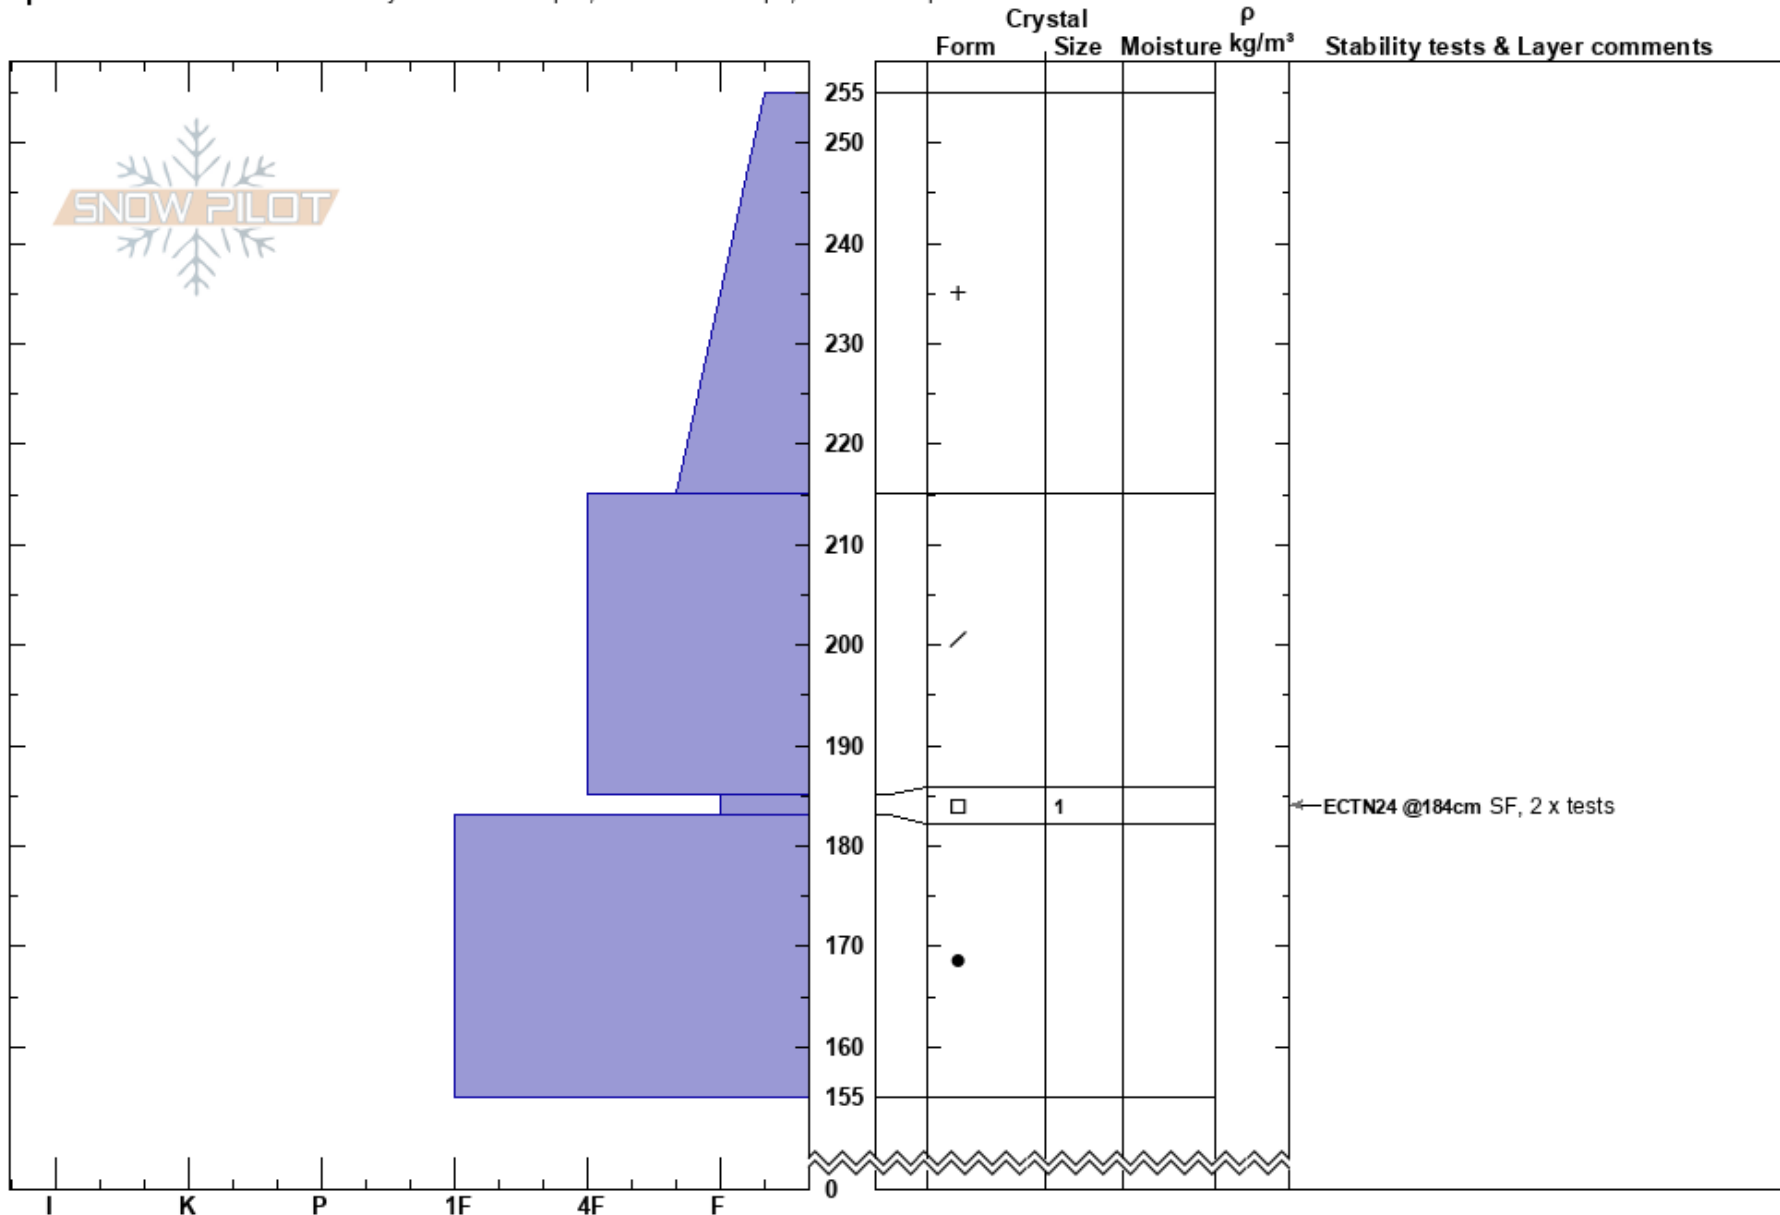

N Bowl Maverick  
 Teton Range  
 WY  
 Elevation: 9700 ft  
 Aspect: 60°

Nat Patridge  
 02/10/2024 - 12:15pm  
 Co-ord: 12T 516564E 4836773N  
 Slope Angle: 15°  
 Wind Loading:

Stability:  
 Air Temperature:  
 Sky Cover: SCT  
 Precipitation:  
 Wind:

HS:255  
 PF:45 185-183cm:Problematic layer  
 PS:24

Specifics: Recent avalanche activity on different slopes; Ski tracks on slope; We skied slope

Notes: