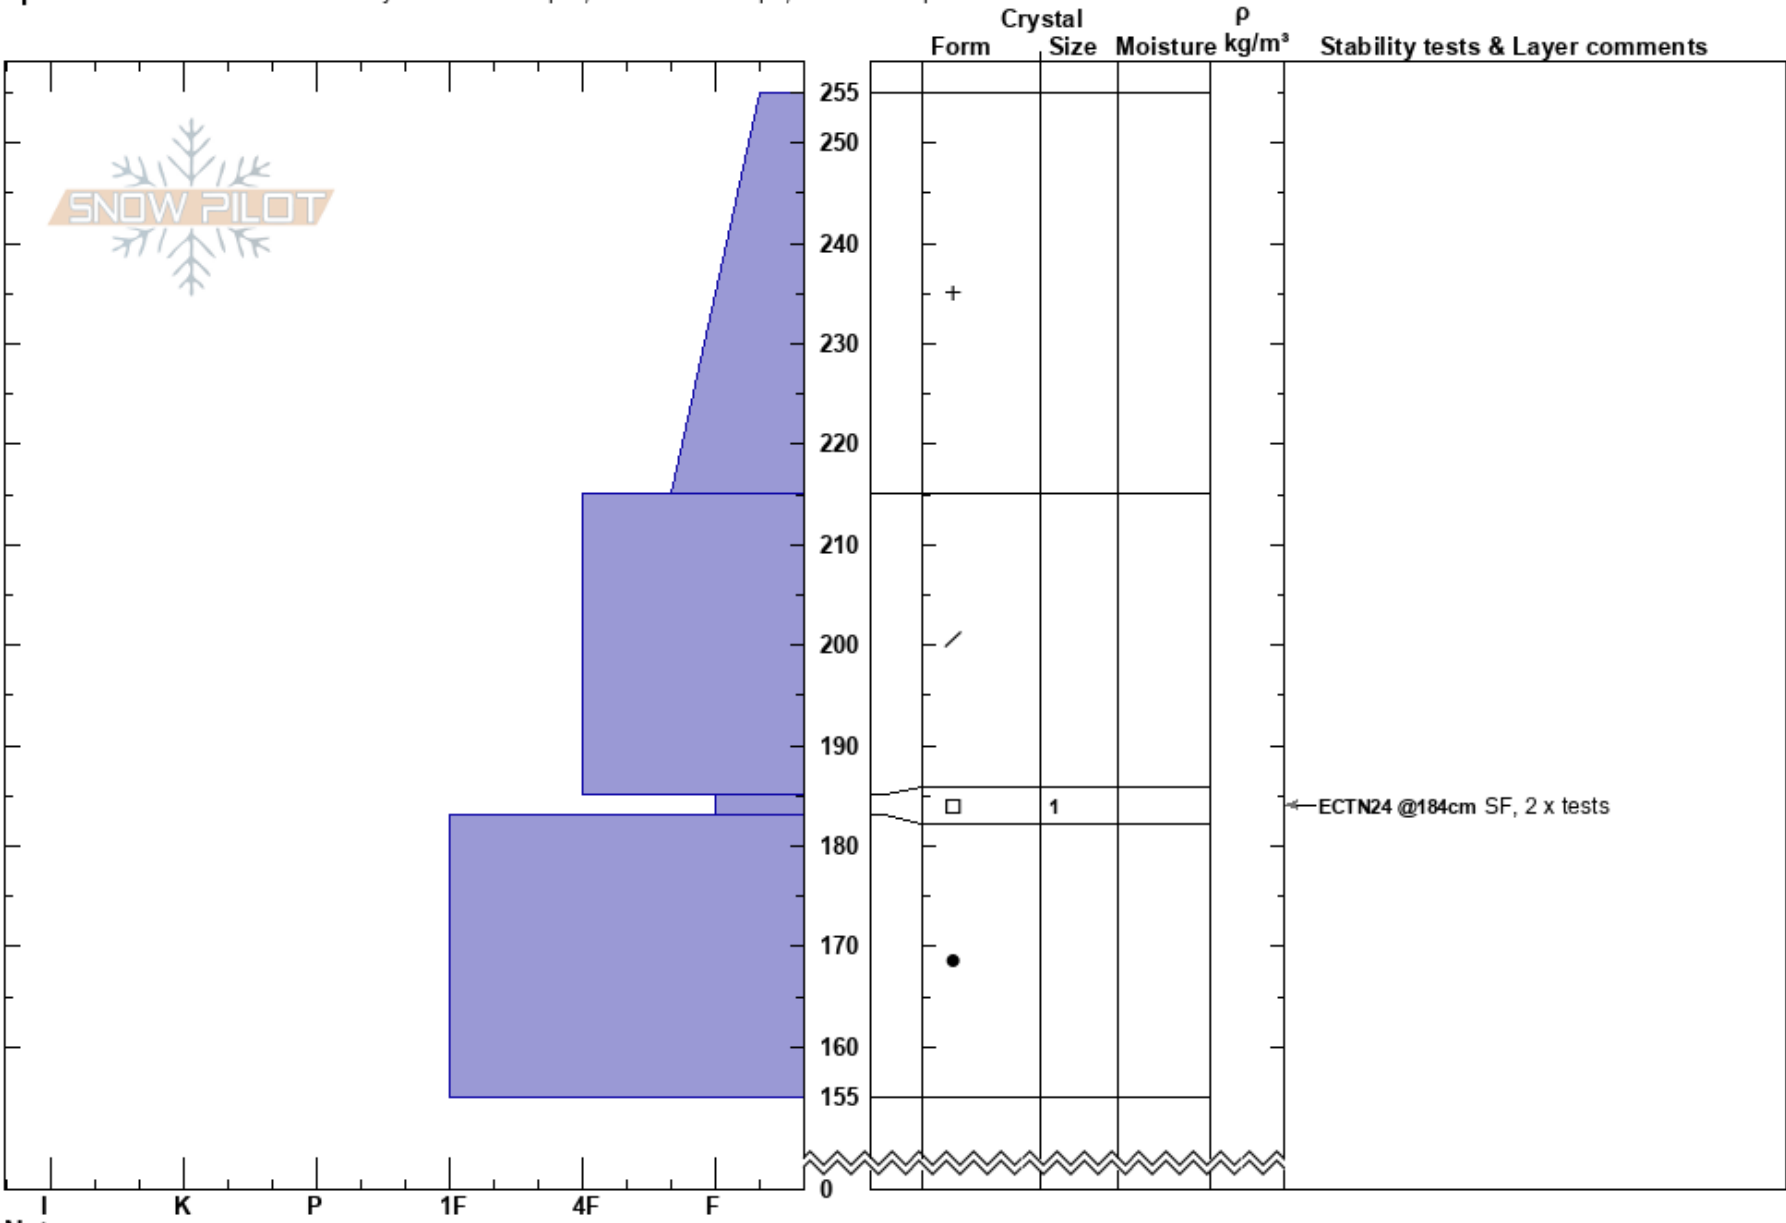

N Bowl Maverick  
 Teton Range  
 WY  
 Elevation: 9700 ft  
 Aspect: 60°  
 Specifics: Recent avalanche activity on different slopes; Ski tracks on slope; We skied slope

Nat Patridge  
 02/10/2024 - 12:15pm  
 Co-ord: 12T 516564E 4836773N  
 Slope Angle: 15°  
 Wind Loading:

Stability:  
 Air Temperature:  
 Sky Cover: SCT  
 Precipitation:  
 Wind:

HS:255  
 PF:45 185-183cm:Problematic layer  
 PS:24

Notes: