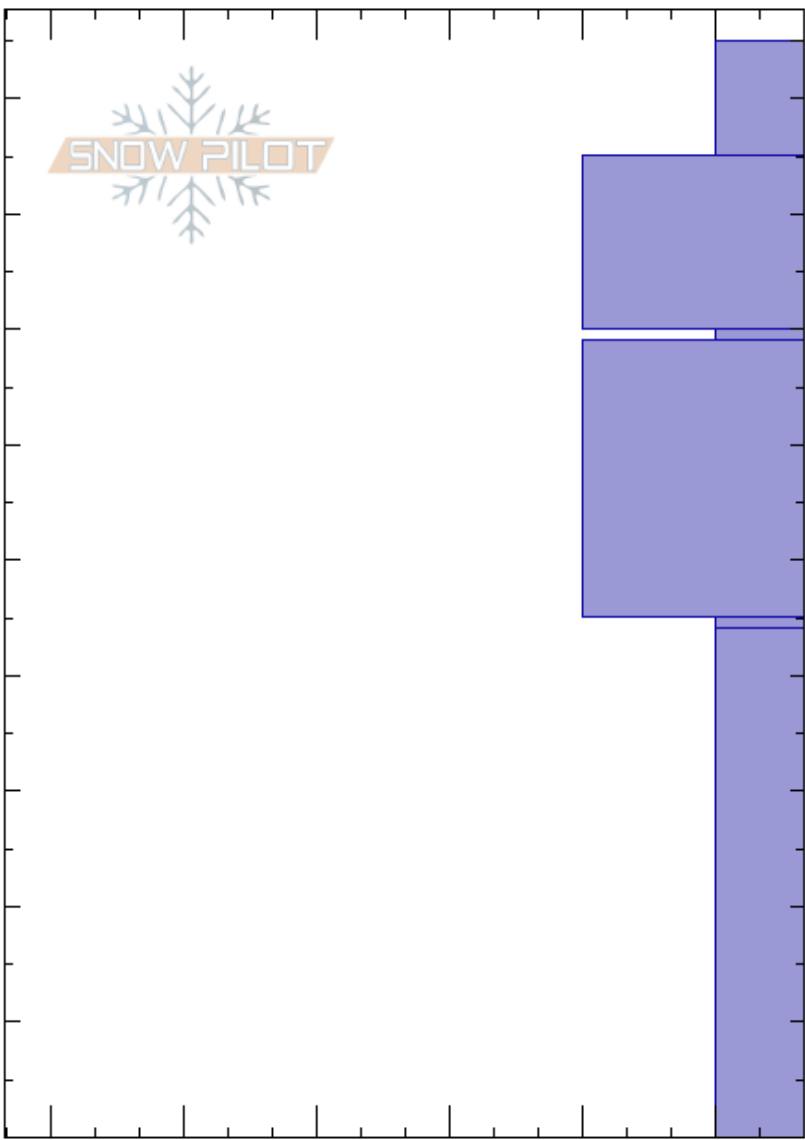

Windsor Area
 Sangre de Cristo Range
 NM
Elevation: 10984 ft
Aspect: NW
Specifics: We skied slope

Harry Sherman
 02/10/2024 - 10:00am
Co-ord:
Slope Angle: 20°
Wind Loading:

Stability:
Air Temperature:
Sky Cover: OVC
Precipitation:
Wind:

HS:95
Layer Notes:
 70-69cm: Problematic layer

Depth (cm)	Crystal		Moisture	ρ kg/m ³	Stability tests & Layer comments
	Form	Size			
95					
90					
85					
80					
75					
70					
65					
60					
55					
50					
45					← ECTN28 @45cm
40					
35					
30					
25					
20					
15					
10					
5					
0					