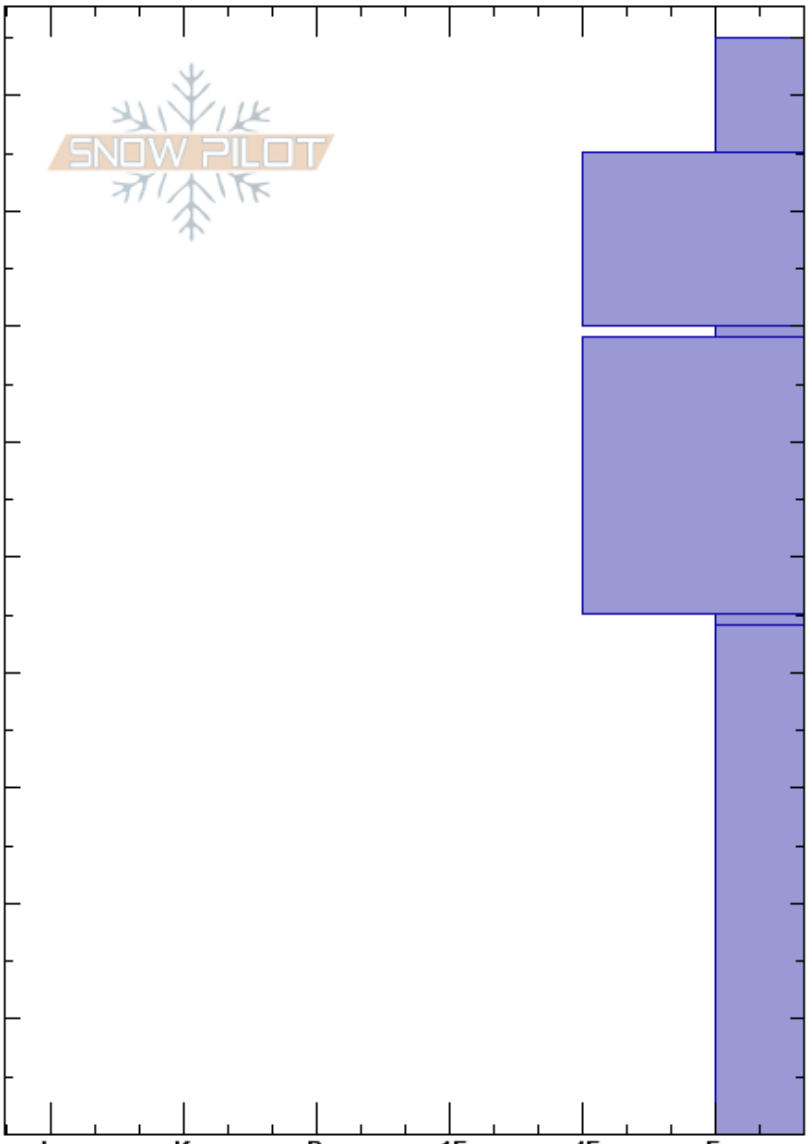

Windsor Area Harry Sherman
 Sangre de Cristo Range 02/10/2024 - 10:00am
 NM
Elevation: 10984 ft
Aspect: NW
Specifics: We skied slope

Stability: HS:95
Air Temperature: 70-69cm: Problematic layer
Sky Cover: OVC
Precipitation:
Wind:

Depth (cm)	Crystal		Moisture	ρ kg/m ³	Stability tests & Layer comments
	Form	Size			
95					
90					
85					
80					
75					
70					
65					
60					
55					
50					
45					← ECTN28 @45cm
40					
35					
30					
25					
20					
15					
10					
5					
0					