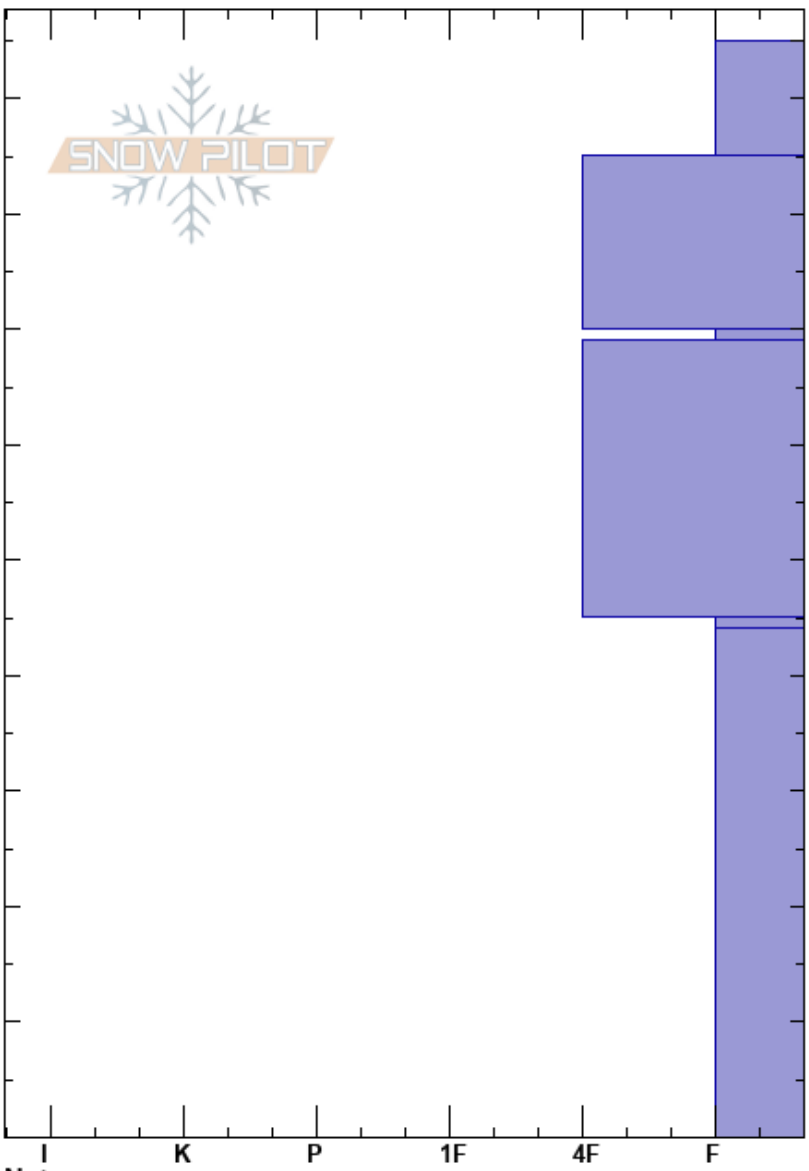

Windsor Area Harry Sherman
 Sangre de Cristo Range 02/10/2024 - 10:00am
 NM
Elevation: 10984 ft
Aspect: NW
Specifics: We skied slope

Stability: HS:95
Air Temperature: 70-69cm:Problematic layer
Sky Cover: OVC
Precipitation:
Wind:

Depth (cm)	Crystal		ρ kg/m ³	Stability tests & Layer comments
	Form	Size		
95				
90				
85				
80				
75				
70				
65				
60				
55				
50				
45				← ECTN28 @45cm
40				
35				
30				
25				
20				
15				
10				
5				
0				