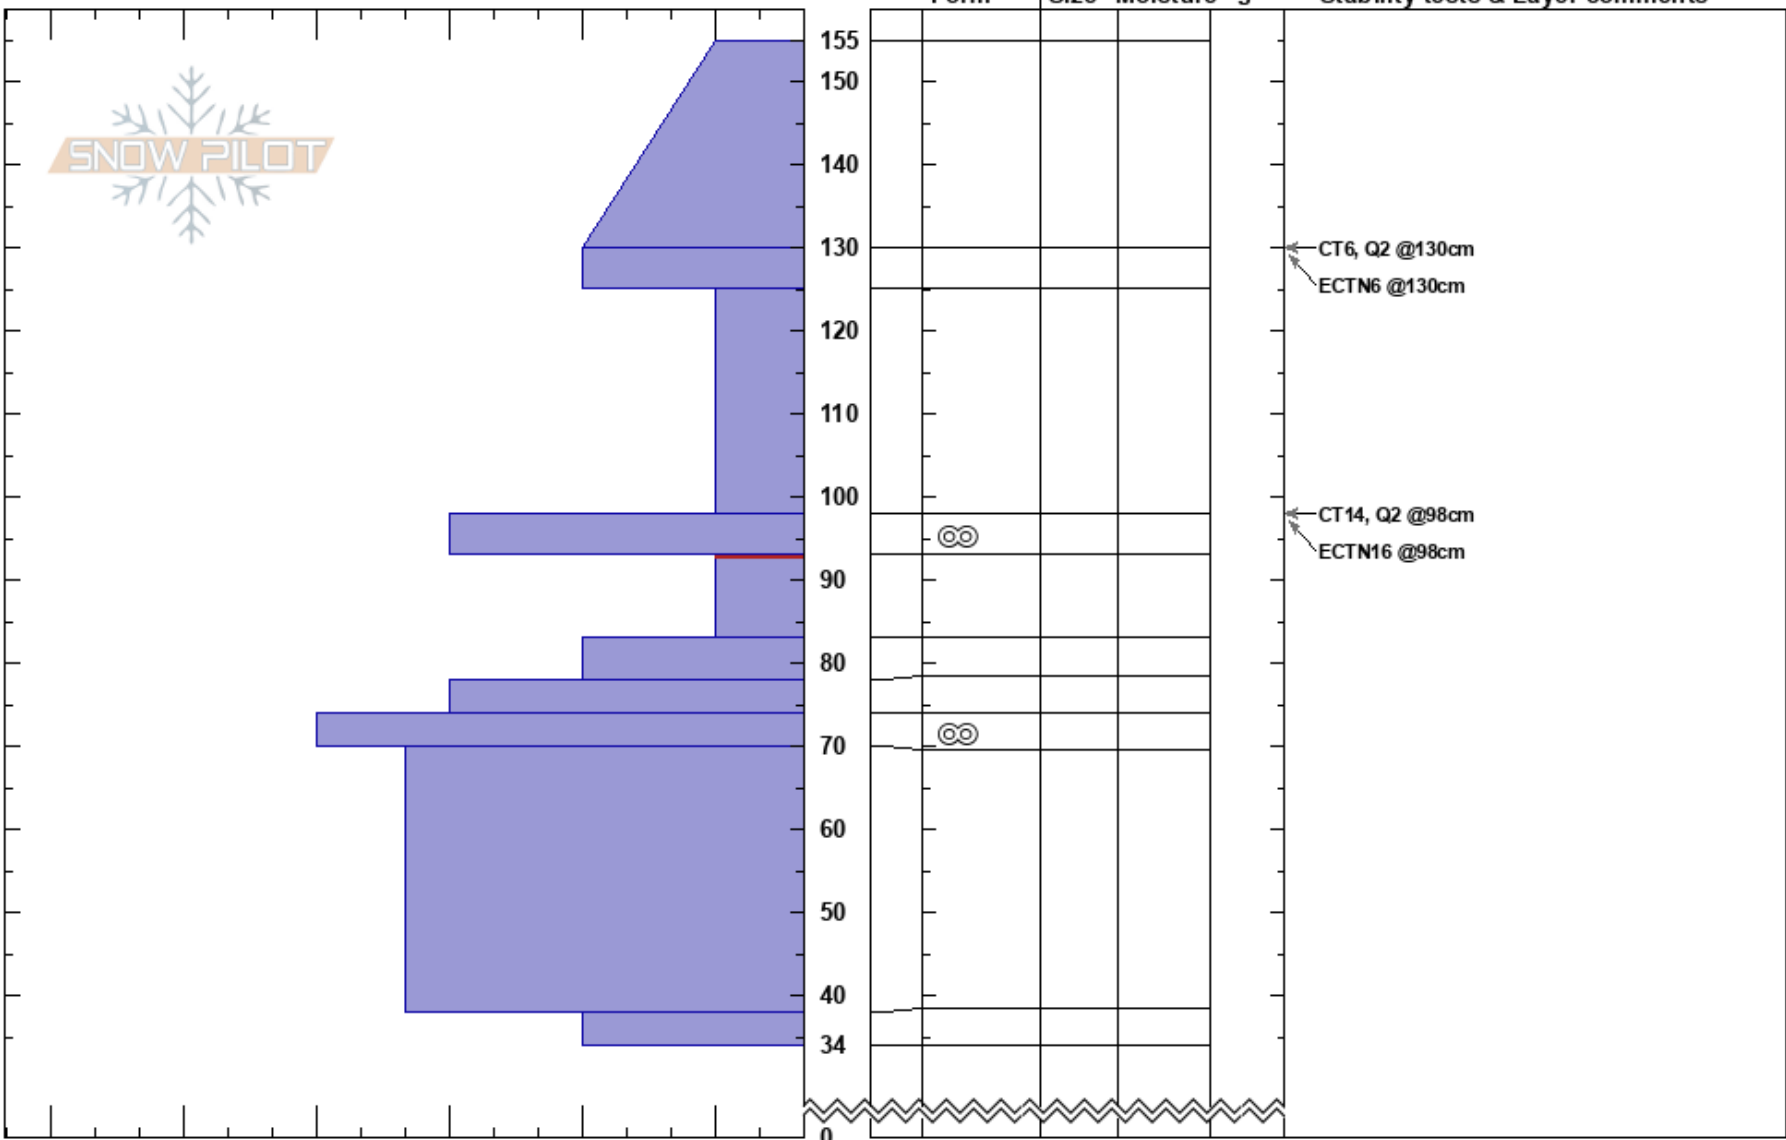

Moosebrush Skin Track  
Teton Range  
WY  
Elevation: 7985 ft  
Aspect: SE  
Specifics:

Glenn Browning  
02/10/2024 - 1:00pm  
Co-ord: 43.49159N, -110.99650W  
Slope Angle: 21°  
Wind Loading:

Stability: **HS:155**  
Air Temperature: 20°C  
Sky Cover: BKN  
Precipitation: NO  
Wind: SE Calm

Layer Notes:  
93-83cm: Problematic layer

Crystal Form      Size      Moisture       $\rho$  kg/m<sup>3</sup>      Stability tests & Layer comments

Notes: