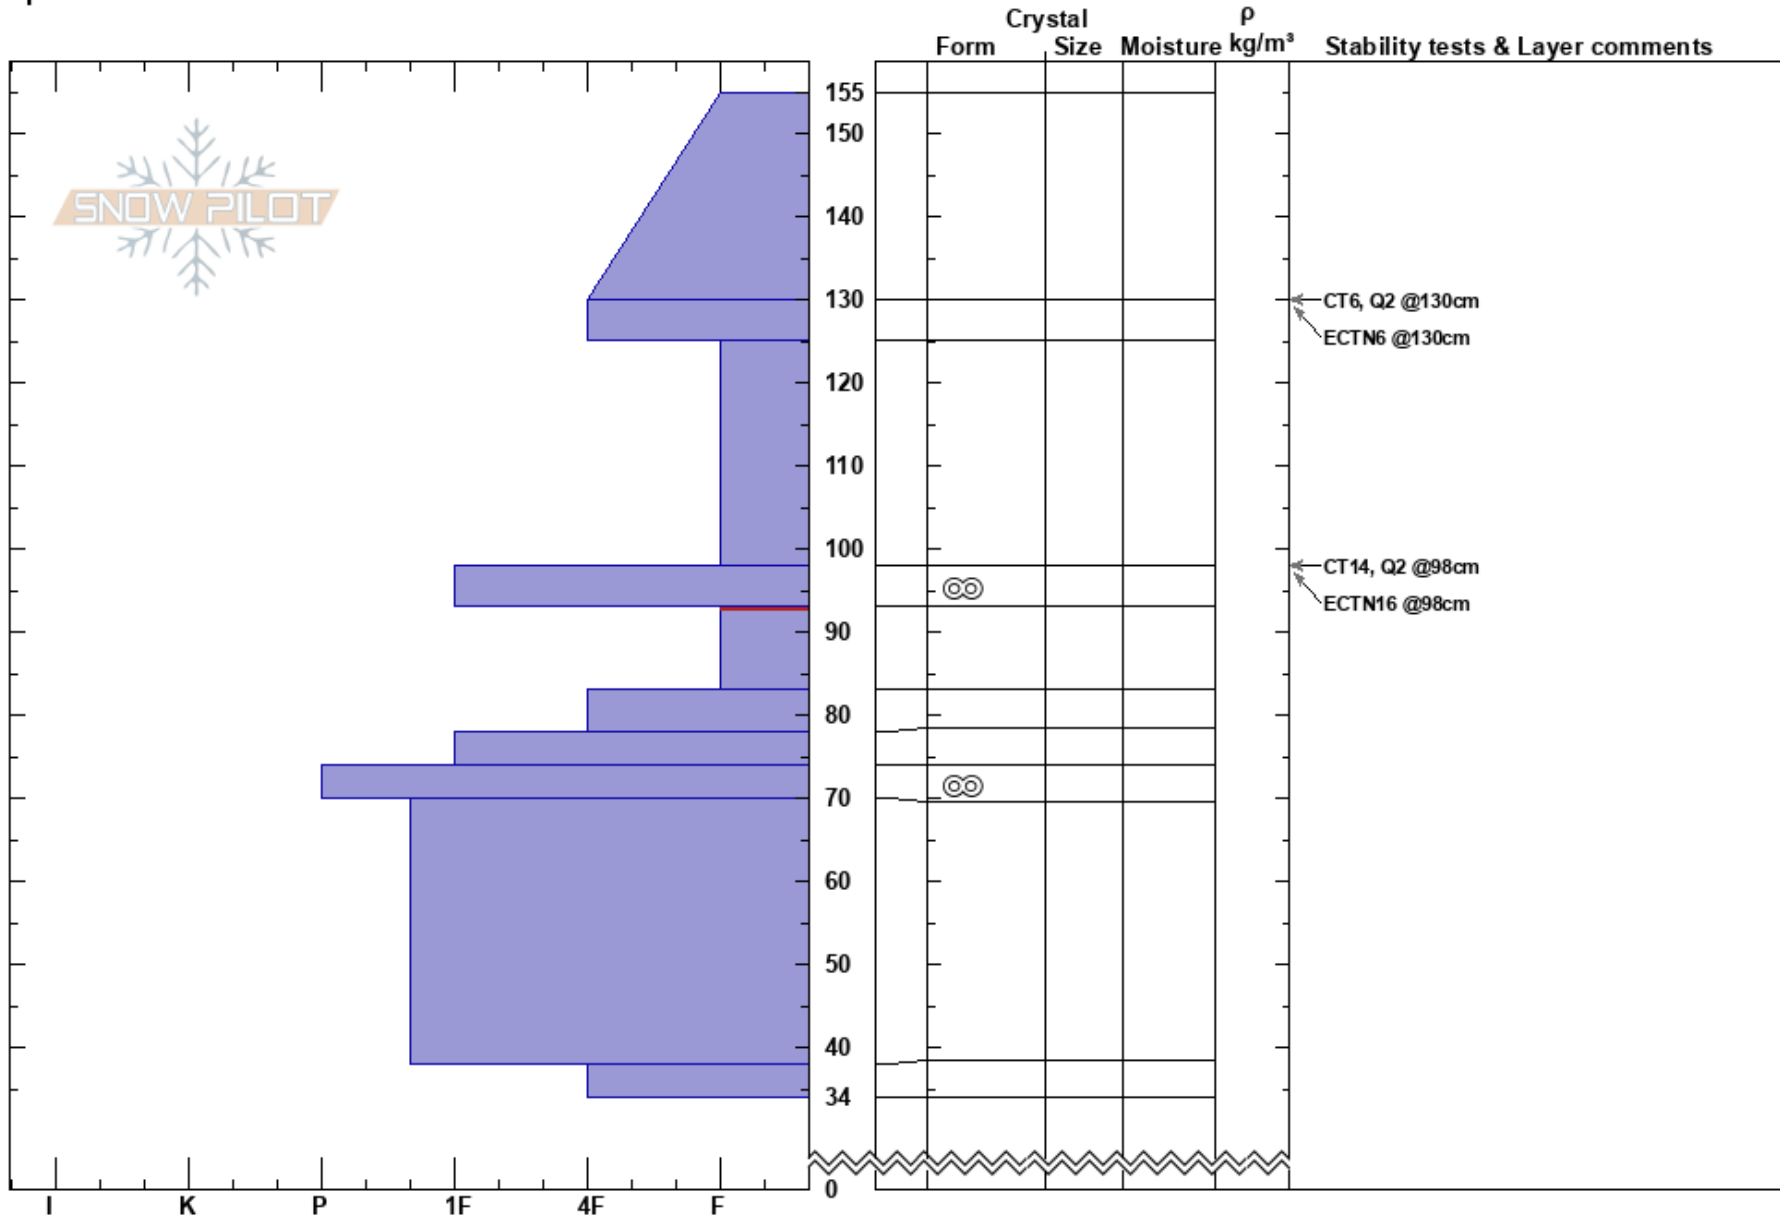

Moosebrush Skin Track  
 Teton Range  
 WY  
 Elevation: 7985 ft  
 Aspect: SE  
 Specifics:

Glenn Browning  
 02/10/2024 - 1:00pm  
 Co-ord: 43.49159N, -110.99650W  
 Slope Angle: 21°  
 Wind Loading:

Stability:  
 Air Temperature: 20°C  
 Sky Cover: BKN  
 Precipitation: NO  
 Wind: SE Calm

HS: 155  
 Layer Notes:  
 93-83cm: Problematic layer

Notes: