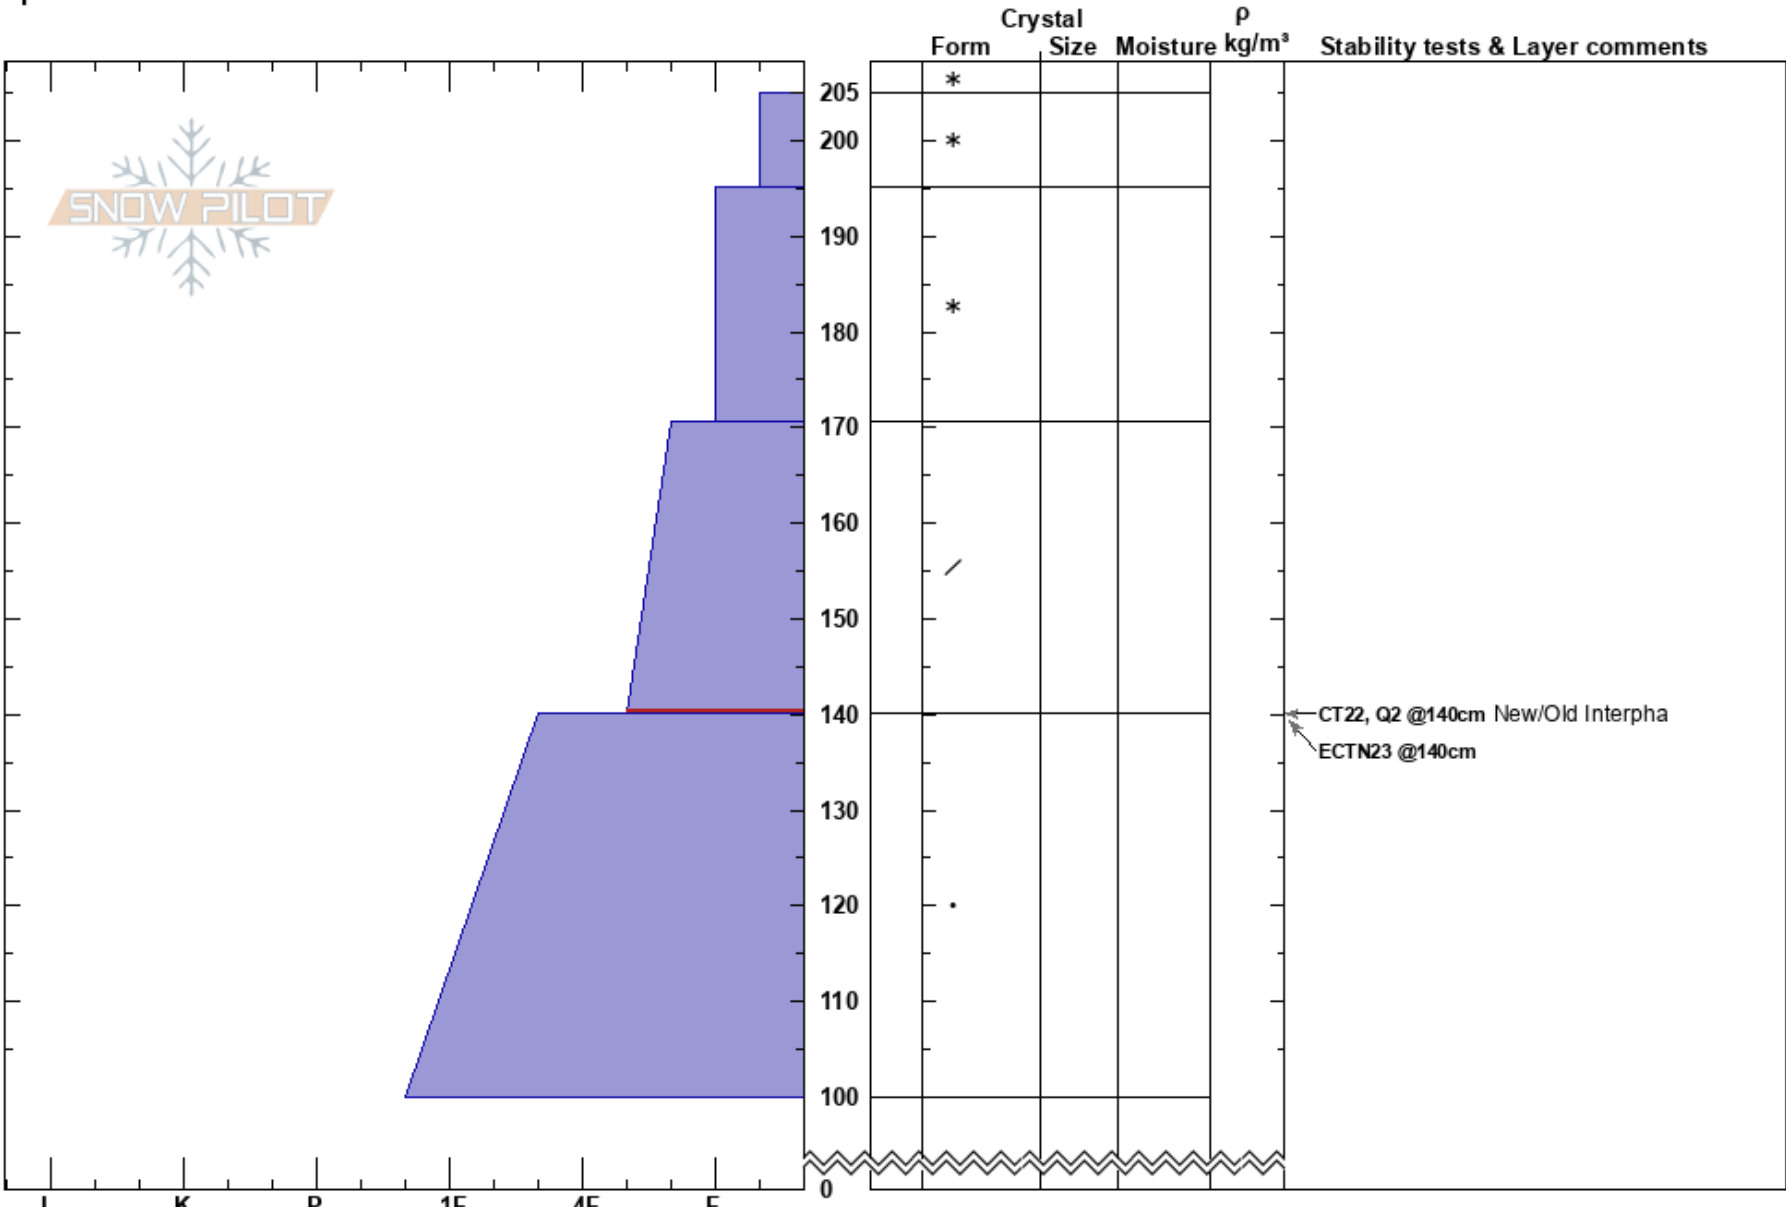

Adaptive level 1 demo  
 Wasatch Range  
 UT  
 Elevation: 9800 ft  
 Aspect: NW  
 Specifics:

Santiago Vega  
 02/10/2024 - 11:30am  
 Co-ord: 40.61048N, -111.55470W  
 Slope Angle:  
 Wind Loading:

Stability: Good  
 Air Temperature: -10°C  
 Sky Cover: FEW  
 Precipitation: S-1  
 Wind: Light Breeze

HS:205  
 PF:55 170.6-140cm:Problematic layer  
 PS:30

Notes: Adaptive Leel 1 avy course demo pit