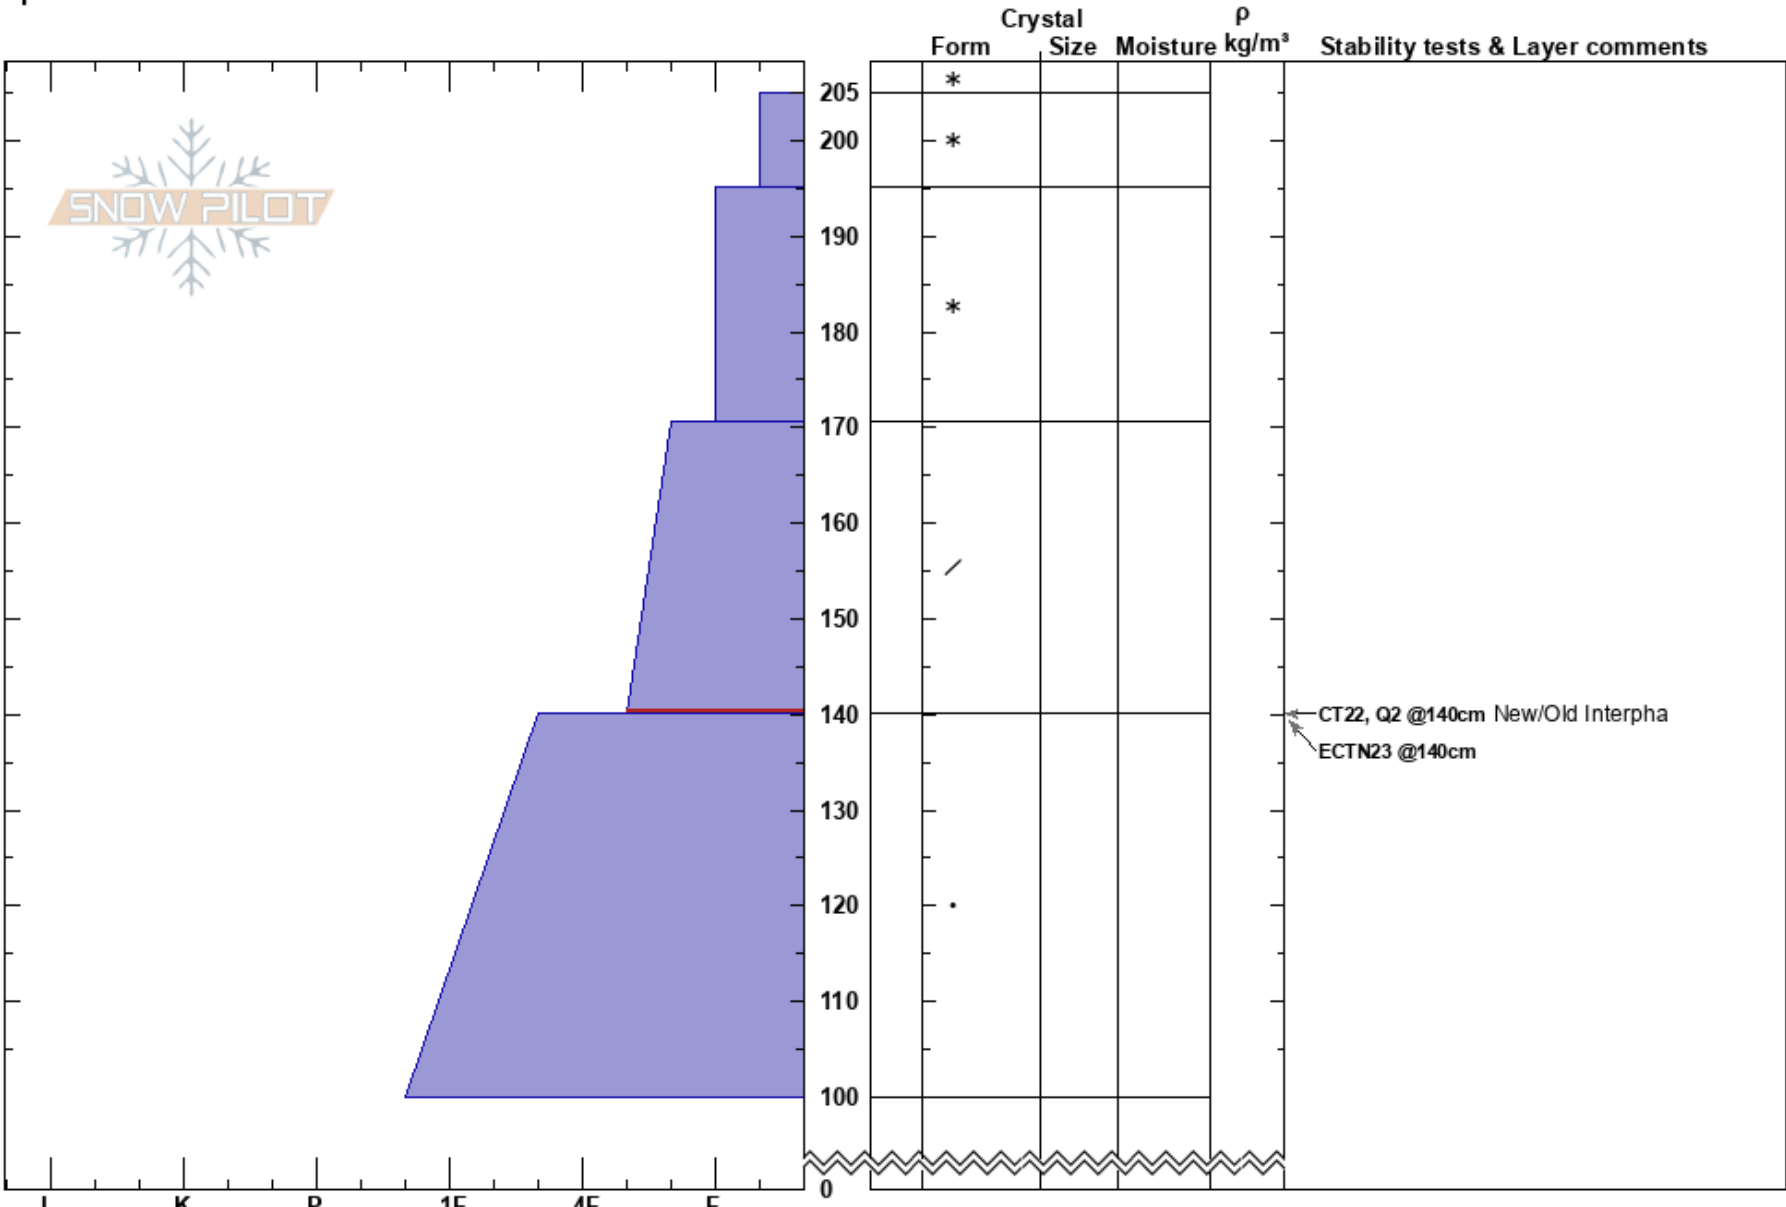

Adaptive level 1 demo
 Wasatch Range
 UT
 Elevation: 9800 ft
 Aspect: NW
 Specifics:

Santiago Vega
 02/10/2024 - 11:30am
 Co-ord: 40.61048N, -111.55470W
 Slope Angle:
 Wind Loading:

Stability: Good
 Air Temperature: -10°C
 Sky Cover: FEW
 Precipitation: S-1
 Wind: Light Breeze

HS:205
 PF:55 170.6-140cm:Problematic layer
 PS:30

Notes: Adaptive Leel 1 avy course demo pit