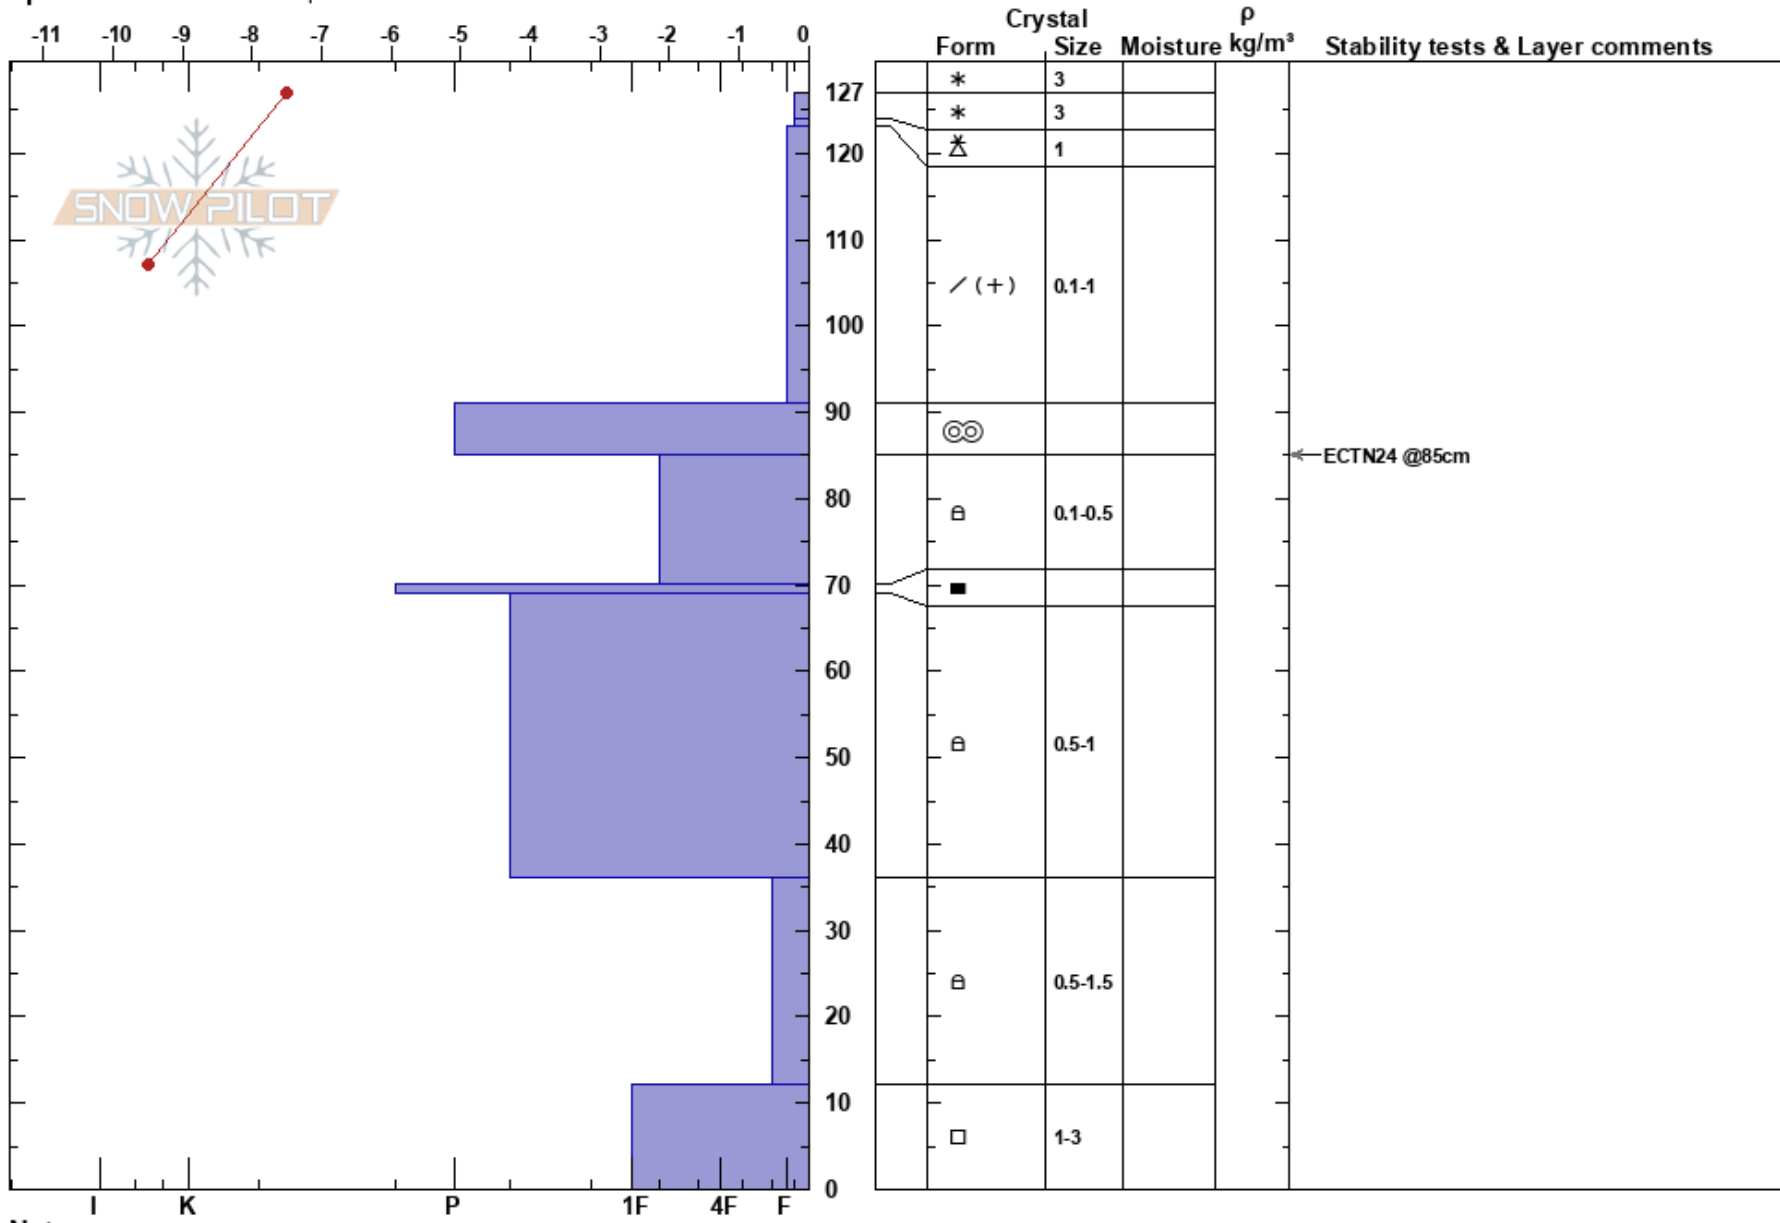

Mt. Fuji NW  
 Bitterroot  
 MT  
 Elevation: 6011 ft  
 Aspect: NW

Payton Schiff  
 02/10/2024 - 12:07pm  
 Co-ord: 11T 686605W 5165953N  
 Slope Angle: 24°  
 Wind Loading: no

Stability: **HS:127**    Layer Notes:  
 Air Temperature: -10°C  
 Sky Cover: BKN  
 Precipitation: NO  
 Wind: W Calm

Specifics: Ski tracks on slope

Notes: