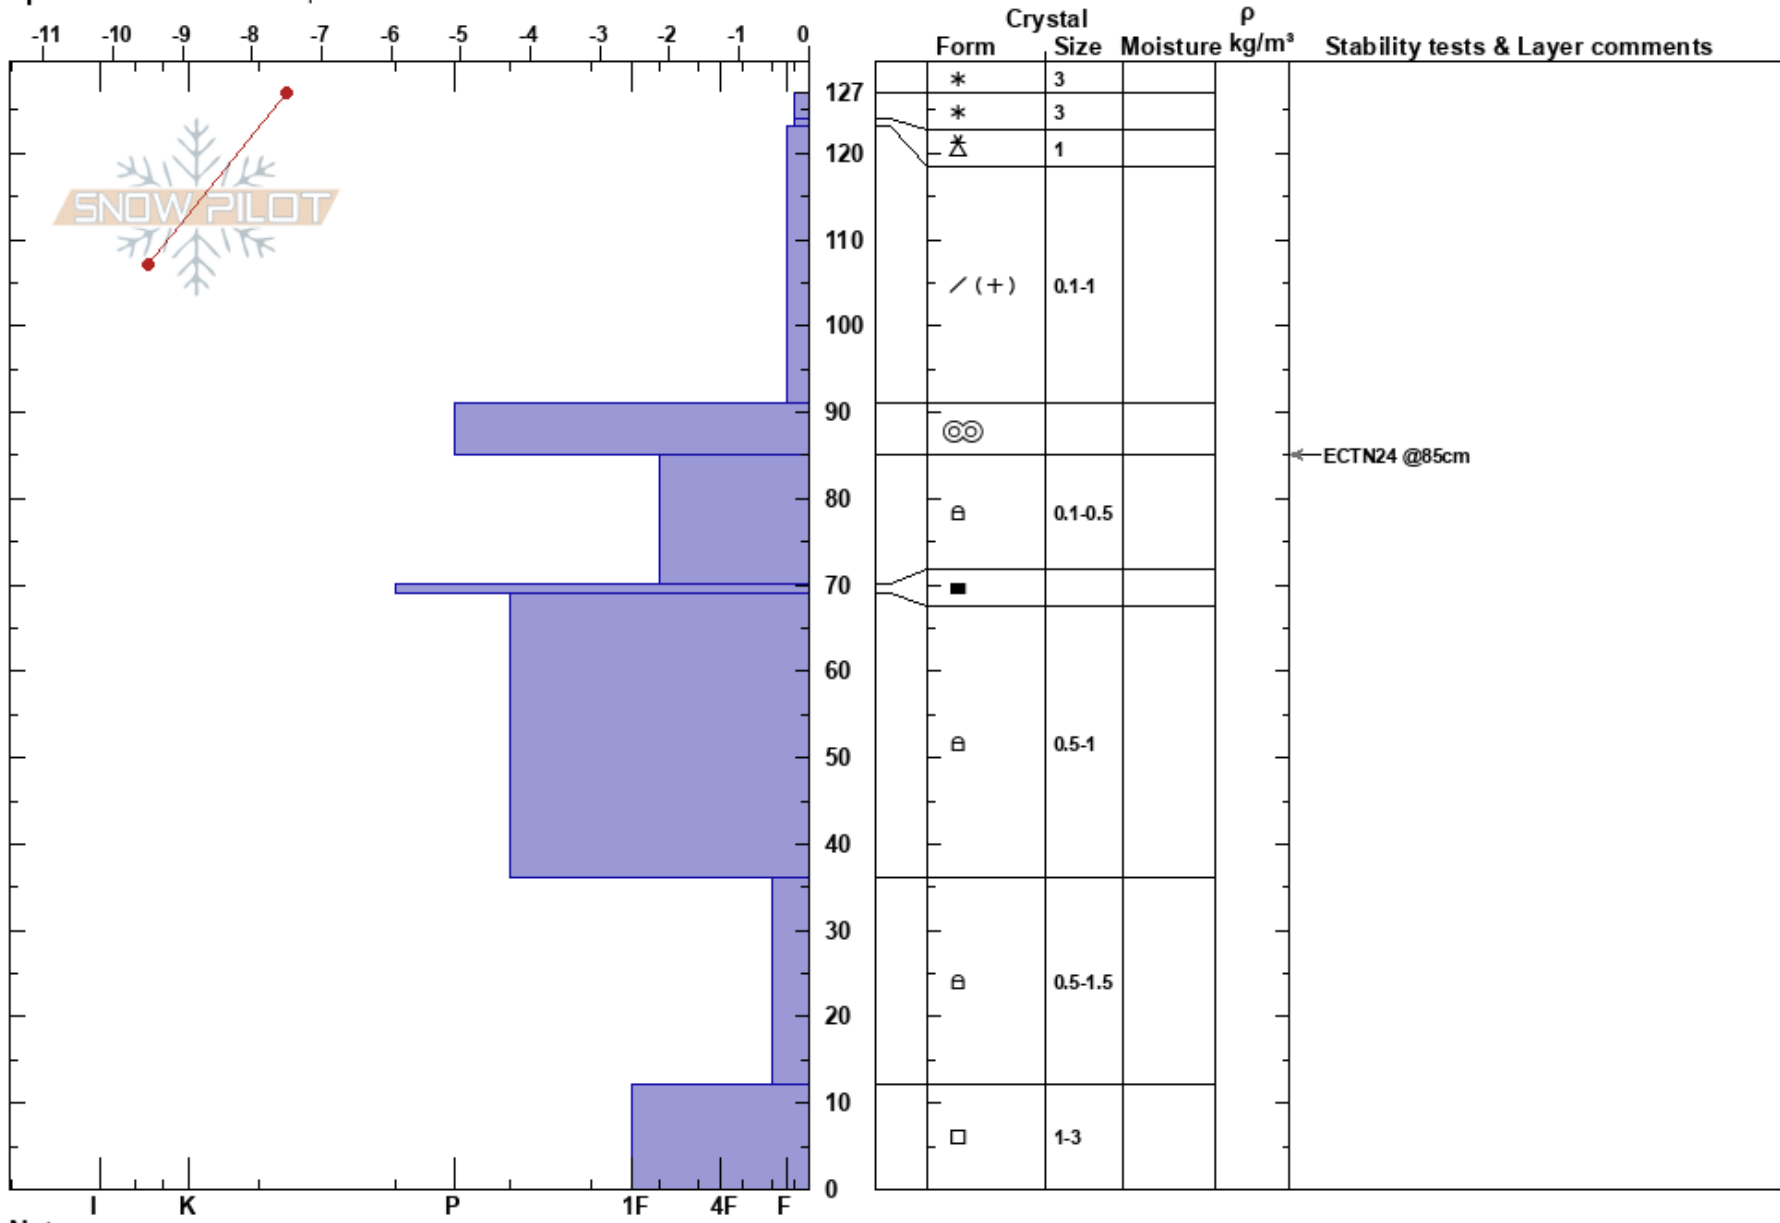

Mt. Fuji NW
 Bitterroot
 MT
 Elevation: 6011 ft
 Aspect: NW

Payton Schiff
 02/10/2024 - 12:07pm
 Co-ord: 11T 686605W 5165953N
 Slope Angle: 24°
 Wind Loading: no

Stability: **HS:127** Layer Notes:
 Air Temperature: -10°C
 Sky Cover: BKN
 Precipitation: NO
 Wind: W Calm

Specifics: Ski tracks on slope

Notes: