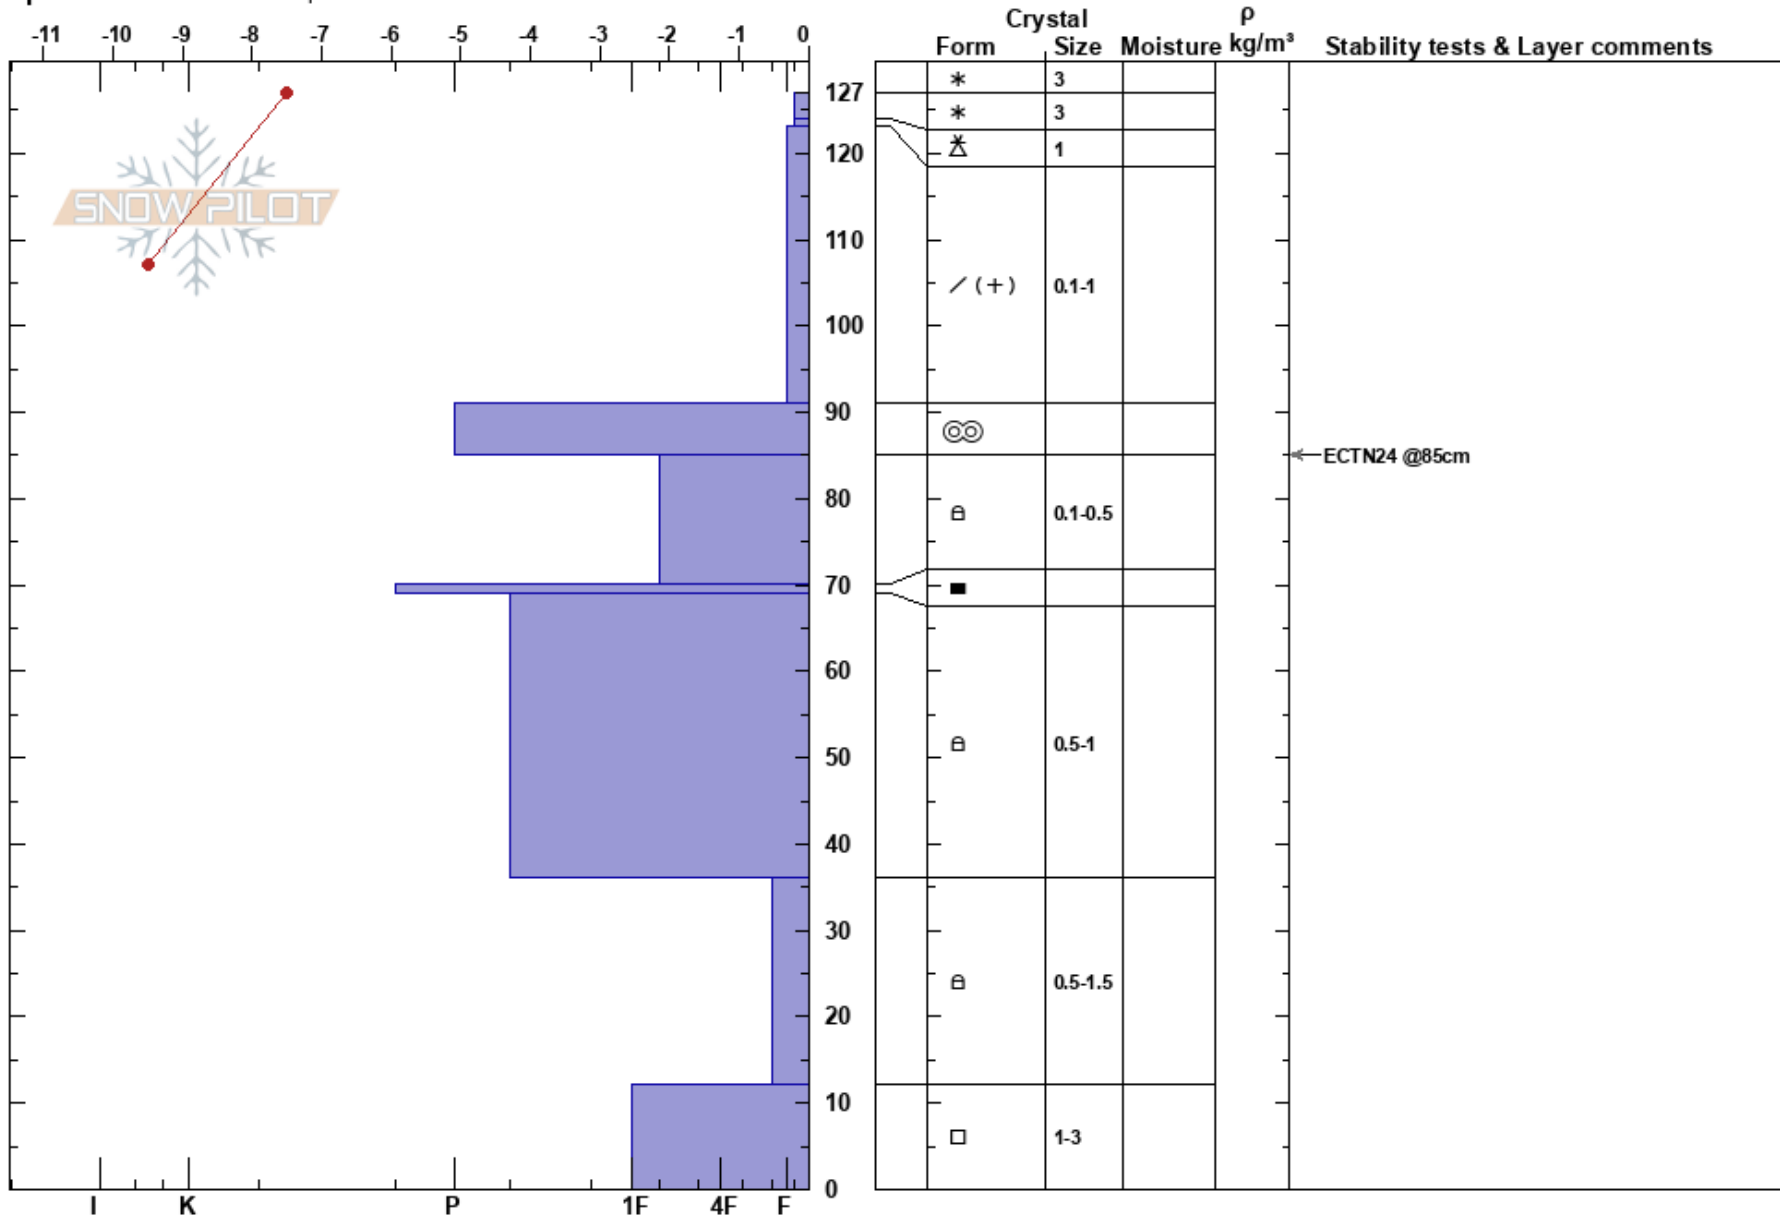

Mt. Fuji NW
 Bitterroot
 MT
 Elevation: 6011 ft
 Aspect: NW

Payton Schiff
 02/10/2024 - 12:07pm
 Co-ord: 11T 686605W 5165953N
 Slope Angle: 24°
 Wind Loading: no

Stability: **HS:127** Layer Notes:
 Air Temperature: -10°C
 Sky Cover: BKN
 Precipitation: NO
 Wind: W Calm

Specifics: Ski tracks on slope

Notes: