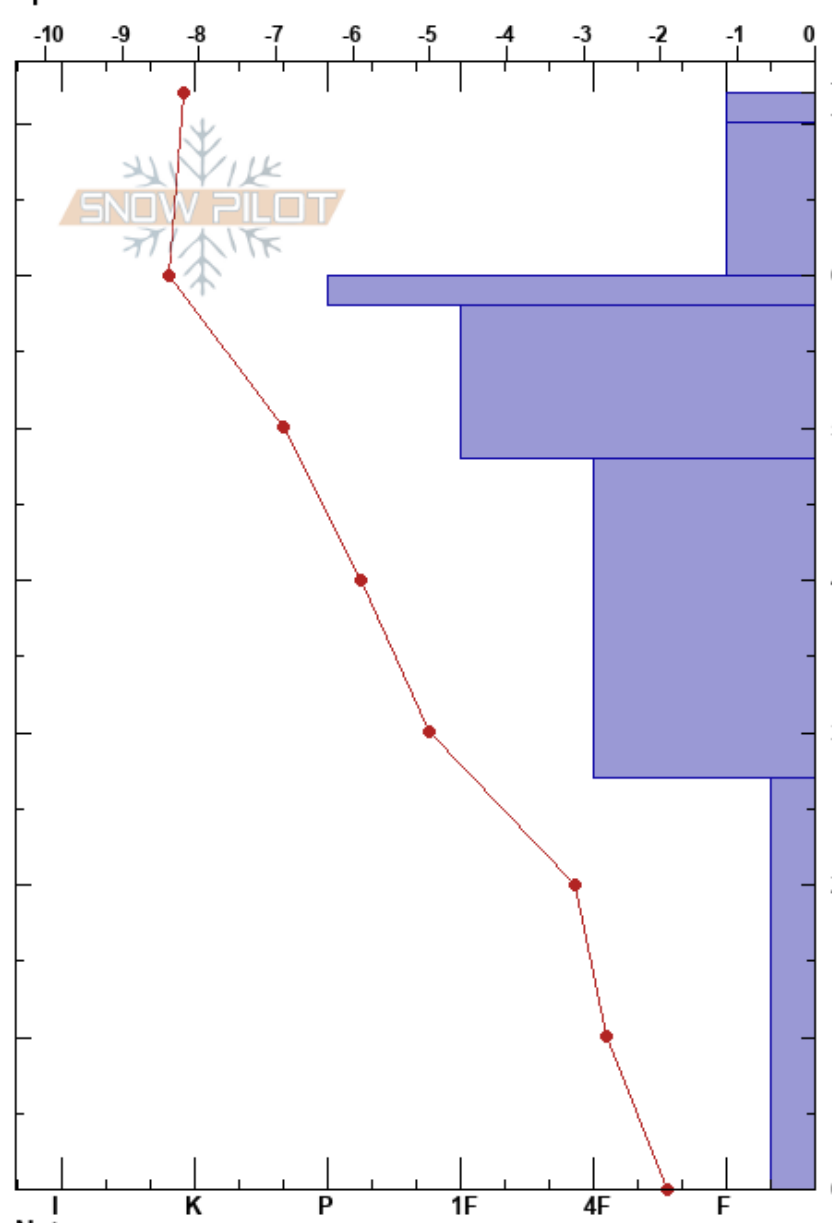

Bald Hills Study Plot
 Canadian Rockies
 AB
 Elevation: 2194 m
 Aspect:
 Specifics:

Jasper Visitor Safety
 10/02/2024 - 10:00
 Co-ord:
 Slope Angle: 0°
 Wind Loading:

Stability:
 Air Temperature: -8.2°C
 Sky Cover: OVC
 Precipitation: S-1
 Wind: Calm

Layer Notes:

Form	Crystal Size	Moisture	ρ kg/m ³	Stability tests & Layer comments
+	1.5			
+	1.5-2			
/	2-2			
⊙⊙				
⊖	1			
□	2.5-3			← CT23, SC @38cm
^	4-6			← ECTP21 @27cm ← CT14, SC @27cm

Notes: