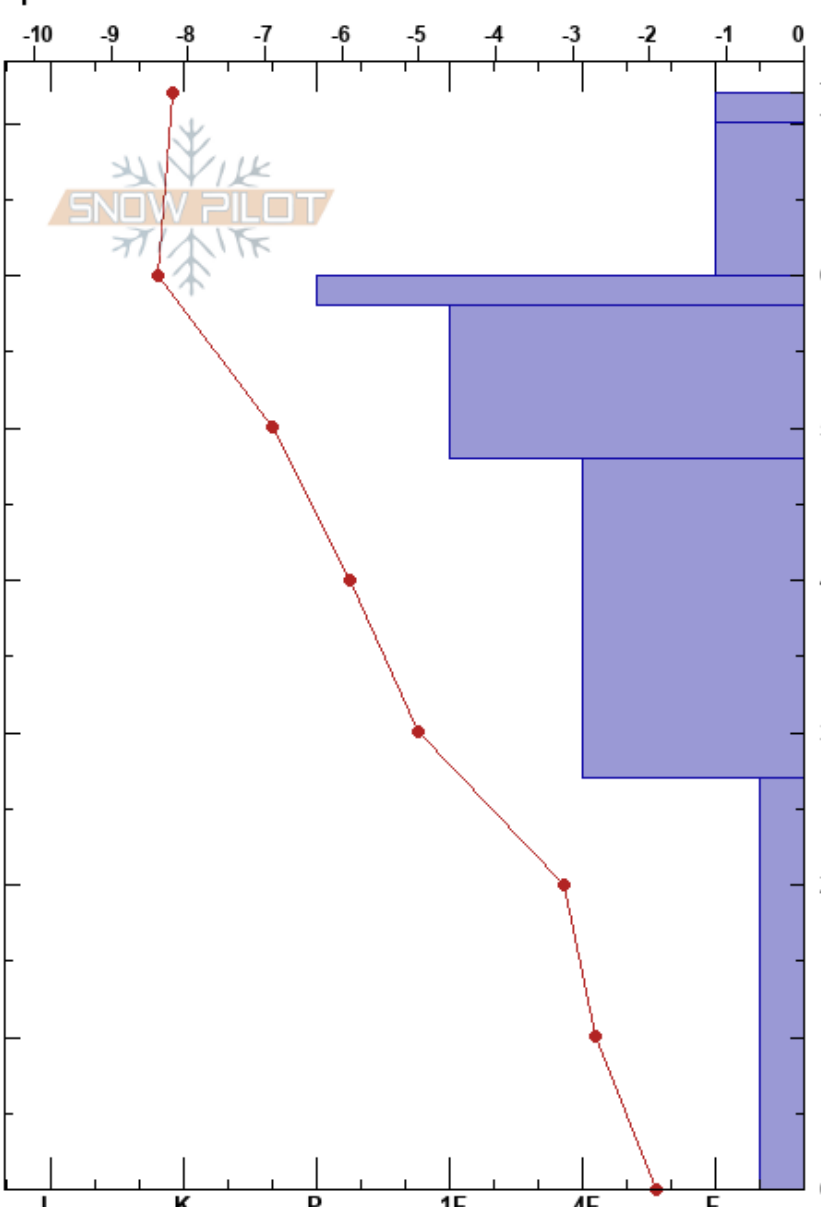

Bald Hills Study Plot  
 Canadian Rockies  
 AB  
 Elevation: 2194 m  
 Aspect:  
 Specifics:

Jasper Visitor Safety  
 10/02/2024 - 10:00  
 Co-ord:  
 Slope Angle: 0°  
 Wind Loading:

Stability:  
 Air Temperature: -8.2°C  
 Sky Cover: OVC  
 Precipitation: S-1  
 Wind: Calm

Layer Notes:

Form	Crystal Size	Moisture	$\rho$ kg/m <sup>3</sup>	Stability tests & Layer comments
+	1.5			
+	1.5-2			
/	2-2			
⊙⊙				
⊖	1			
□	2.5-3			← CT23, SC @38cm
^	4-6			← ECTP21 @27cm ← CT14, SC @27cm