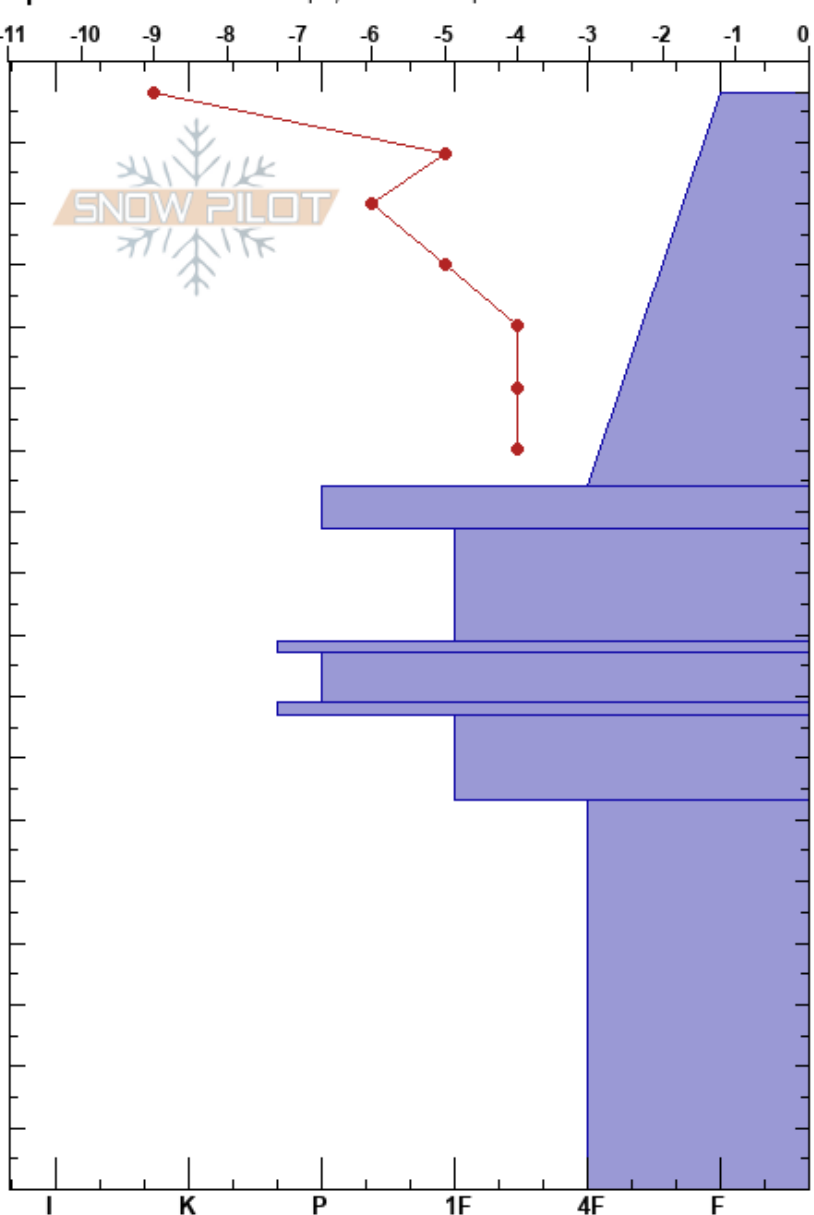

Noodle Ridge/ S. Bowl
 Teton Range
 WY
 Elevation: 9527 ft
 Aspect: 180°
 Specifics: Ski tracks on slope; We skied slope

David Cain
 02/10/2024 - 2:00pm
 Co-ord:
 Slope Angle: 30°
 Wind Loading: no

Stability: Good
 Air Temperature: -10°C
 Sky Cover: SCT
 Precipitation: S-1
 Wind: SW Calm

HS:178
 Layer Notes:
 114-107cm:Problematic layer

Form	Crystal Size	Moisture	ρ kg/m ³	Stability tests & Layer comments
/	0.5			
⊙⊙	1			← ECTN19 @114cm MF Buried 02/03
•	0.5			← ECTN20 @107cm
⊙⊙	1			
•	0.1-0.3			
⊙⊙	1			
•	0.3			← PST78/100 (Arr) @63cm
□ (B)	2(1.5)			