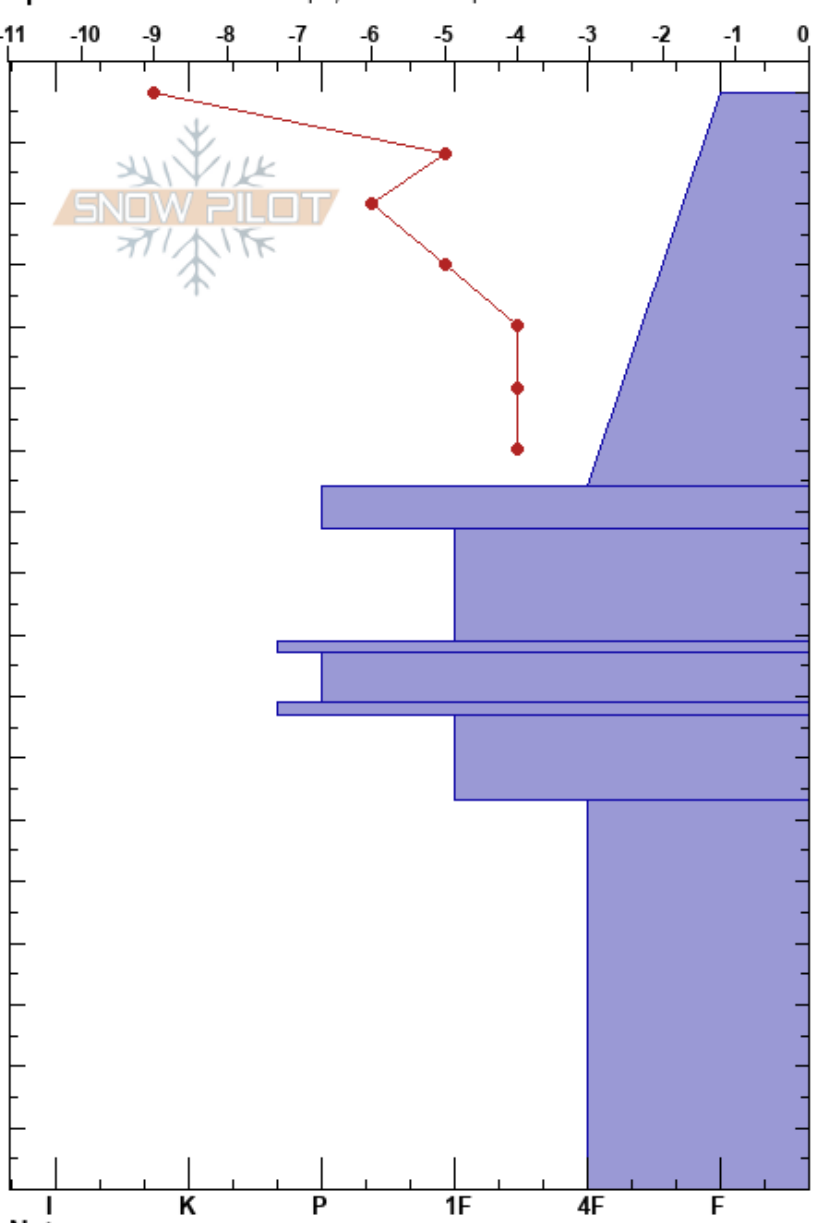

Noodle Ridge/ S. Bowl
 Teton Range
 WY
 Elevation: 9527 ft
 Aspect: 180°
 Specifics: Ski tracks on slope; We skied slope

David Cain
 02/10/2024 - 2:00pm
 Co-ord:
 Slope Angle: 30°
 Wind Loading: no

Stability: Good
 Air Temperature: -10°C
 Sky Cover: SCT
 Precipitation: S-1
 Wind: SW Calm

HS:178
 Layer Notes:
 114-107cm:Problematic layer

Form	Crystal Size	Moisture	ρ kg/m ³	Stability tests & Layer comments
/	0.5			
⊙⊙	1			← ECTN19 @114cm MF Buried 02/03
•	0.5			← ECTN20 @107cm
⊙⊙	1			
•	0.1-0.3			
⊙⊙	1			
•	0.3			← PST78/100 (Arr) @63cm
□ (B)	2(1.5)			