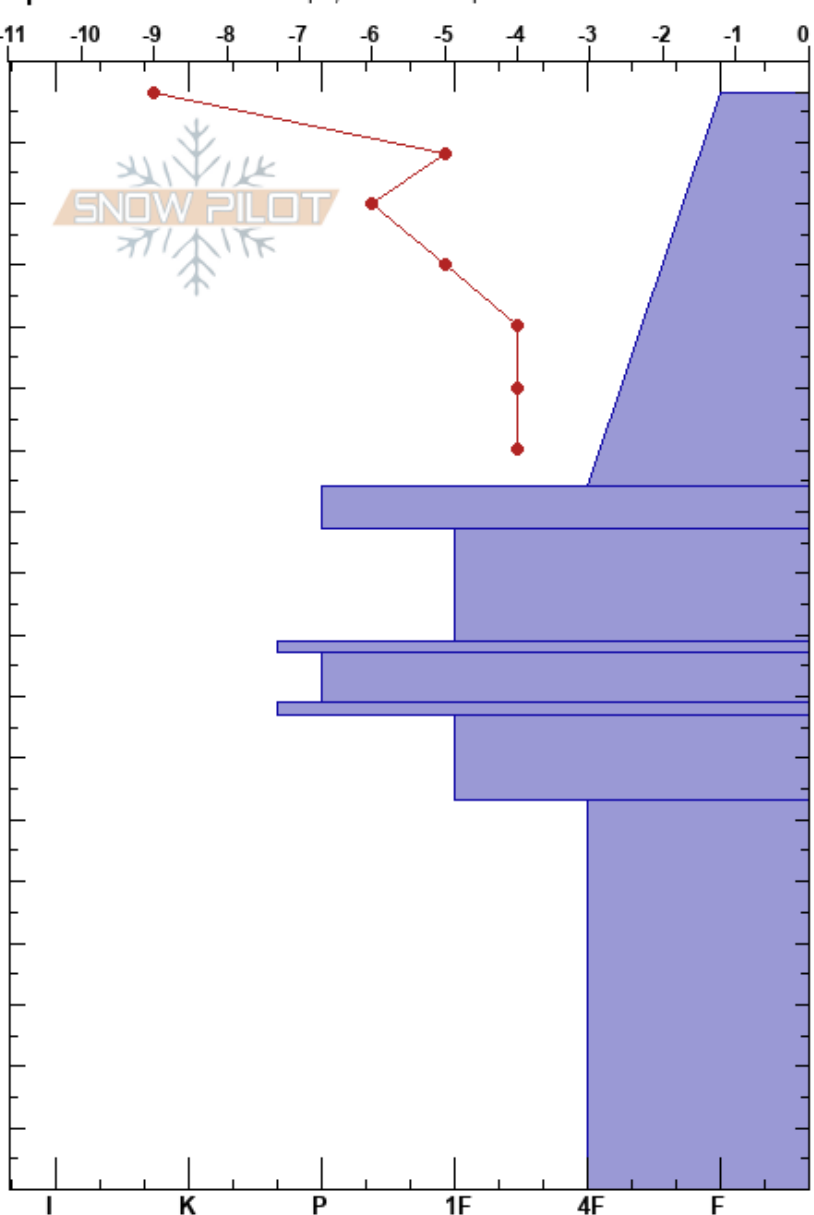

Noodle Ridge/ S. Bowl
Teton Range
WY
Elevation: 9527 ft
Aspect: 180°
Specifics: Ski tracks on slope; We skied slope

David Cain
02/10/2024 - 2:00pm
Co-ord:
Slope Angle: 30°
Wind Loading: no

Stability: Good
Air Temperature: -10°C
Sky Cover: SCT
Precipitation: S-1
Wind: SW Calm

HS:178
Layer Notes:
114-107cm:Problematic layer

Form	Crystal Size	Moisture	ρ kg/m ³	Stability tests & Layer comments
/	0.5			
⊙⊙	1			← ECTN19 @114cm MF Buried 02/03
•	0.5			← ECTN20 @107cm
⊙⊙	1			
•	0.1-0.3			
⊙⊙	1			
•	0.3			← PST78/100 (Arr) @63cm
□ (B)	2(1.5)			