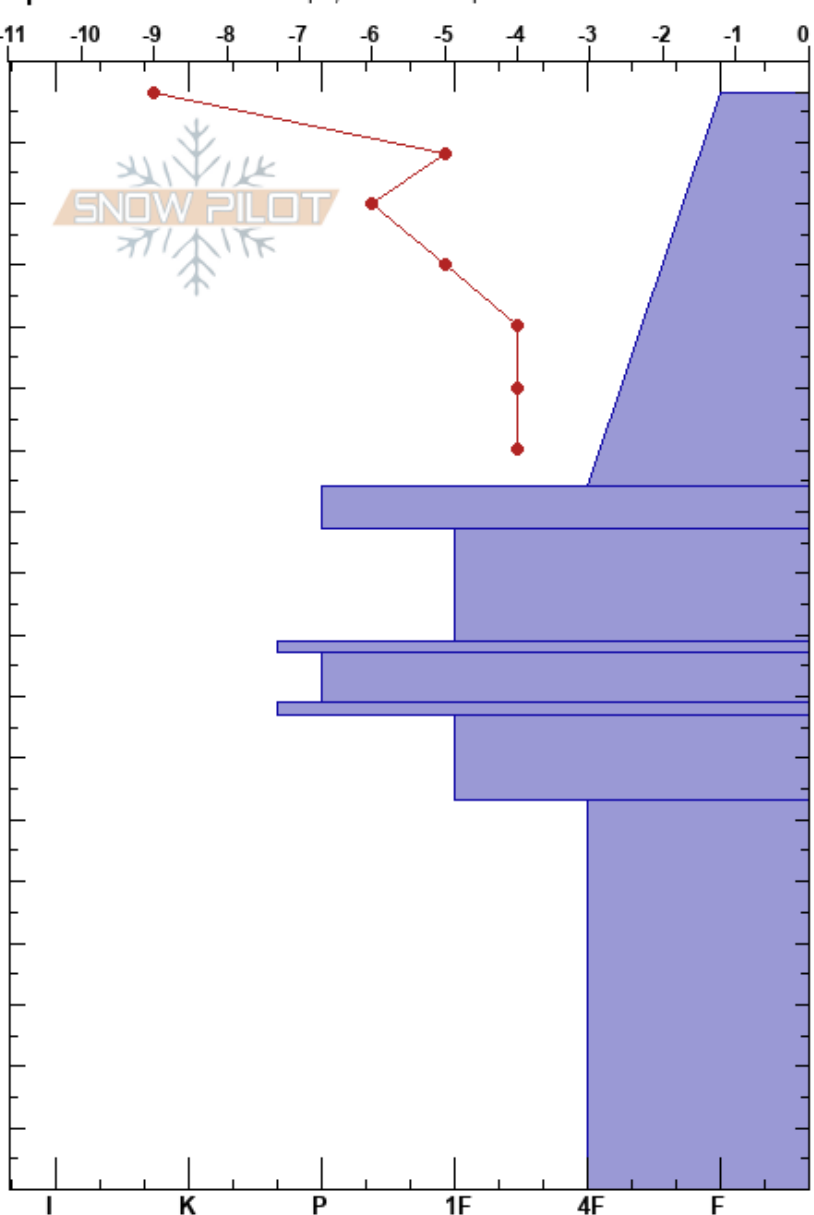

Noodle Ridge/ S. Bowl  
 Teton Range  
 WY  
 Elevation: 9527 ft  
 Aspect: 180°  
 Specifics: Ski tracks on slope; We skied slope

David Cain  
 02/10/2024 - 2:00pm  
 Co-ord:  
 Slope Angle: 30°  
 Wind Loading: no

Stability: Good  
 Air Temperature: -10°C  
 Sky Cover: SCT  
 Precipitation: S-1  
 Wind: SW Calm

HS:178  
 Layer Notes:  
 114-107cm:Problematic layer

| Form  | Crystal Size | Moisture | $\rho$ kg/m <sup>3</sup> | Stability tests & Layer comments |
|-------|--------------|----------|--------------------------|----------------------------------|
| /     | 0.5          |          |                          |                                  |
| ⊙⊙    | 1            |          |                          | ← ECTN19 @114cm MF Buried 02/03  |
| •     | 0.5          |          |                          | ← ECTN20 @107cm                  |
| ⊙⊙    | 1            |          |                          |                                  |
| •     | 0.1-0.3      |          |                          |                                  |
| ⊙⊙    | 1            |          |                          |                                  |
| •     | 0.3          |          |                          | ← PST78/100 (Arr) @63cm          |
| □ (B) | 2(1.5)       |          |                          |                                  |