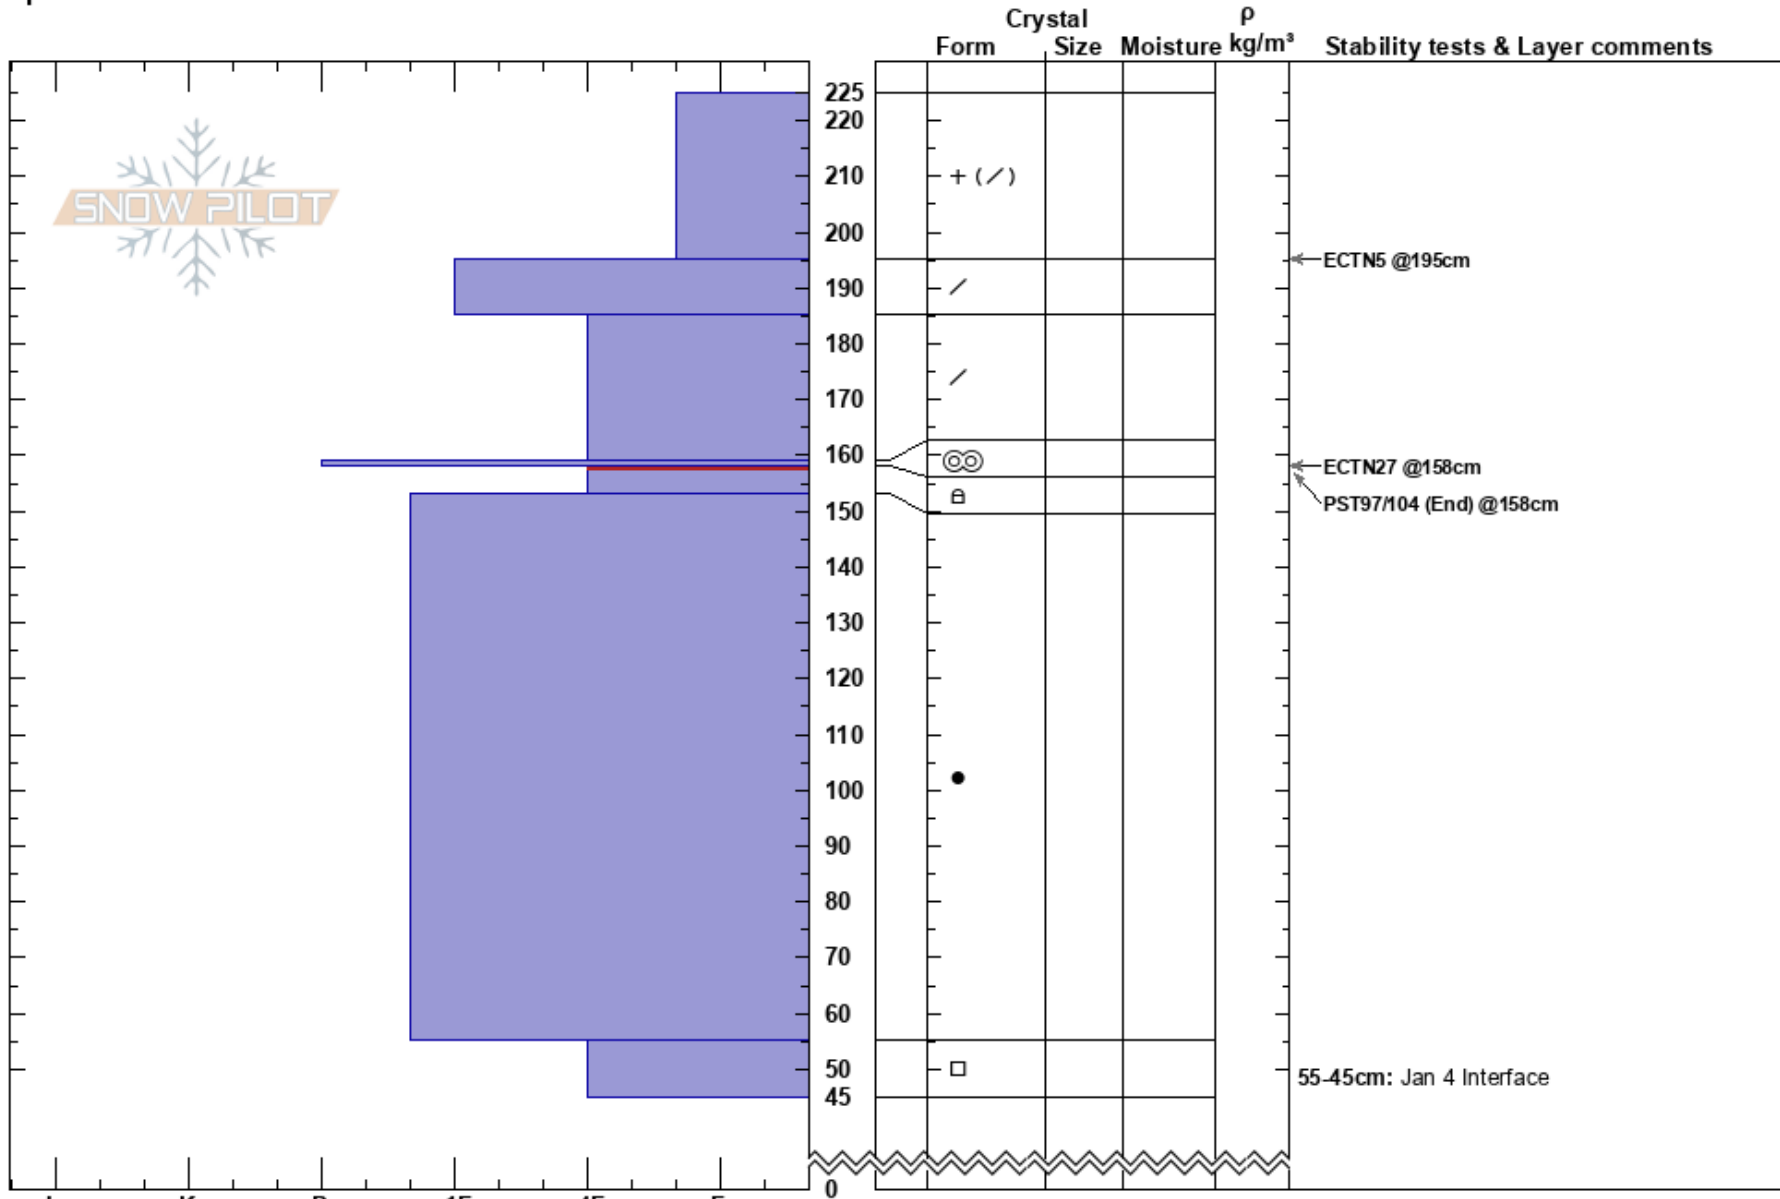

Red Creek NE
 Snake River Range
 WY
 Elevation: 8320 ft
 Aspect: 50°
 Specifics:

Noah McCorkel
 02/10/2024 - 12:00pm
 Co-ord: 43.21499N, -110.94967W
 Slope Angle: 20°
 Wind Loading:

Stability:
 Air Temperature: 20°F
 Sky Cover: BKN
 Precipitation: NO
 Wind: Calm
 HS:225
 PF:35
 PS:25
 158-153cm: Problematic layer
 55-45cm: Jan 4 Interface

Notes: Feb 2 interface is down 66 cm. Jan 4 interface is down 170 cm.