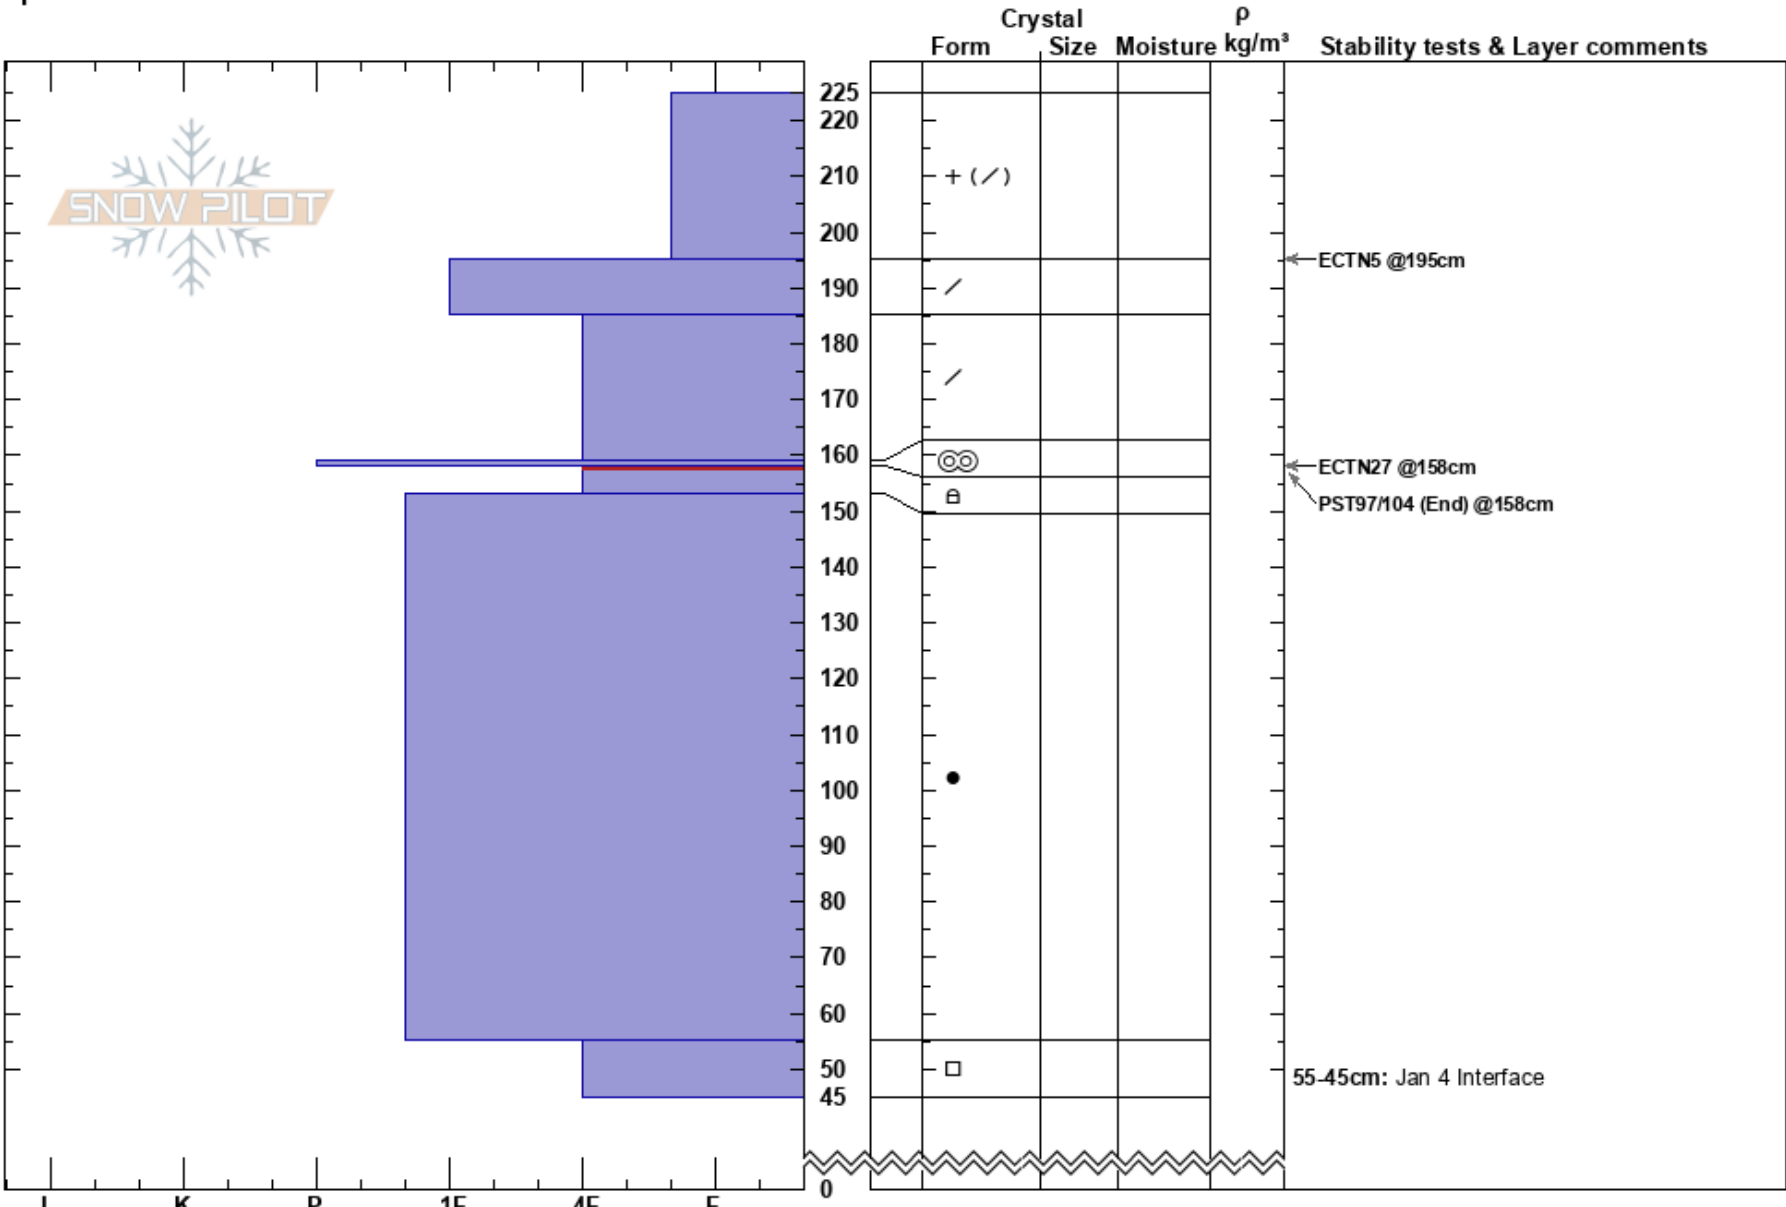

Red Creek NE
 Snake River Range
 WY
 Elevation: 8320 ft
 Aspect: 50°
 Specifics:

Noah McCorkel
 02/10/2024 - 12:00pm
 Co-ord: 43.21499N, -110.94967W
 Slope Angle: 20°
 Wind Loading:

Stability:
 Air Temperature: 20°F
 Sky Cover: BKN
 Precipitation: NO
 Wind: Calm

HS:225
 PF:35 158-153cm:Problematic layer
 PS:25 55-45cm: Jan 4 Interface

Notes: Feb 2 interface is down 66 cm. Jan 4 interface is down 170 cm.