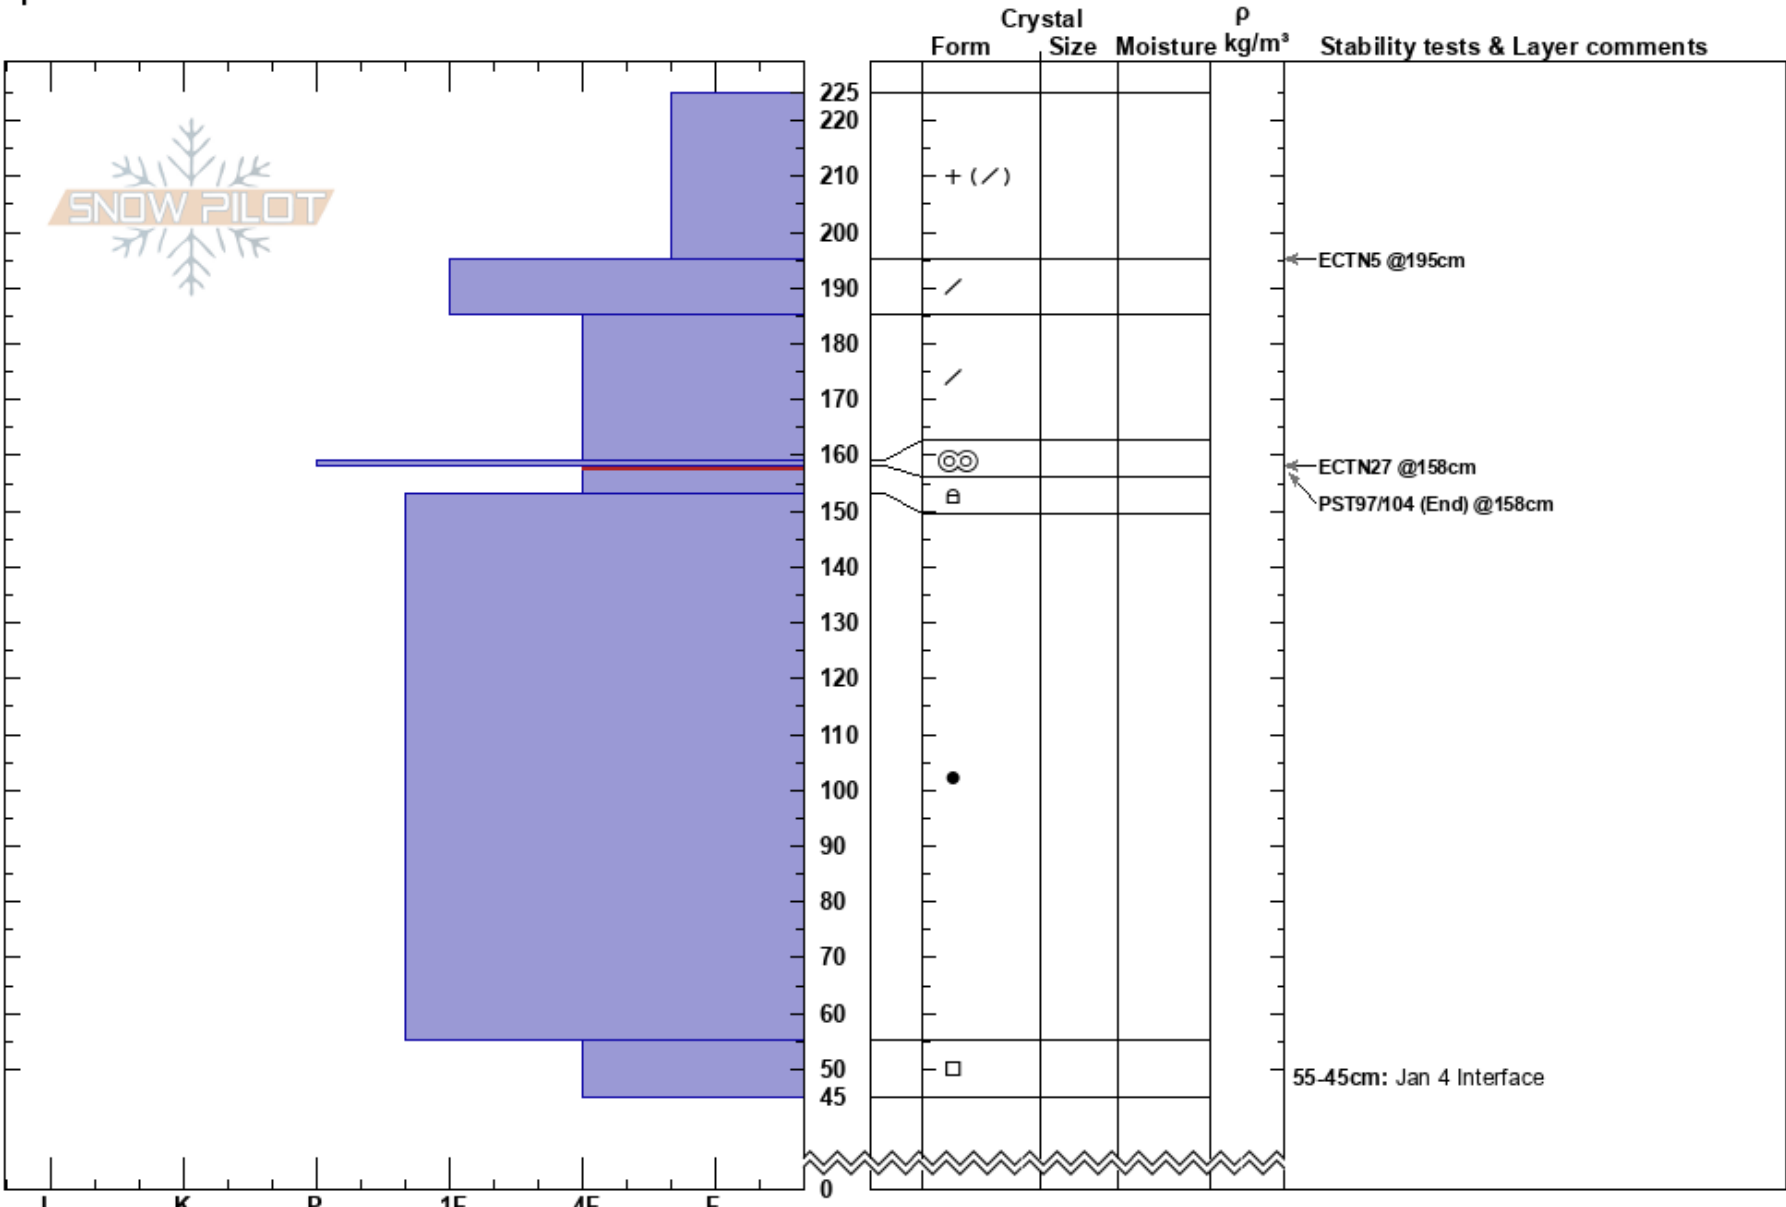

Red Creek NE  
 Snake River Range  
 WY  
 Elevation: 8320 ft  
 Aspect: 50°  
 Specifics:

Noah McCorkel  
 02/10/2024 - 12:00pm  
 Co-ord: 43.21499N, -110.94967W  
 Slope Angle: 20°  
 Wind Loading:

Stability:  
 Air Temperature: 20°F  
 Sky Cover: BKN  
 Precipitation: NO  
 Wind: Calm

HS:225  
 PF:35 158-153cm:Problematic layer  
 PS:25 55-45cm: Jan 4 Interface

Notes: Feb 2 interface is down 66 cm. Jan 4 interface is down 170 cm.