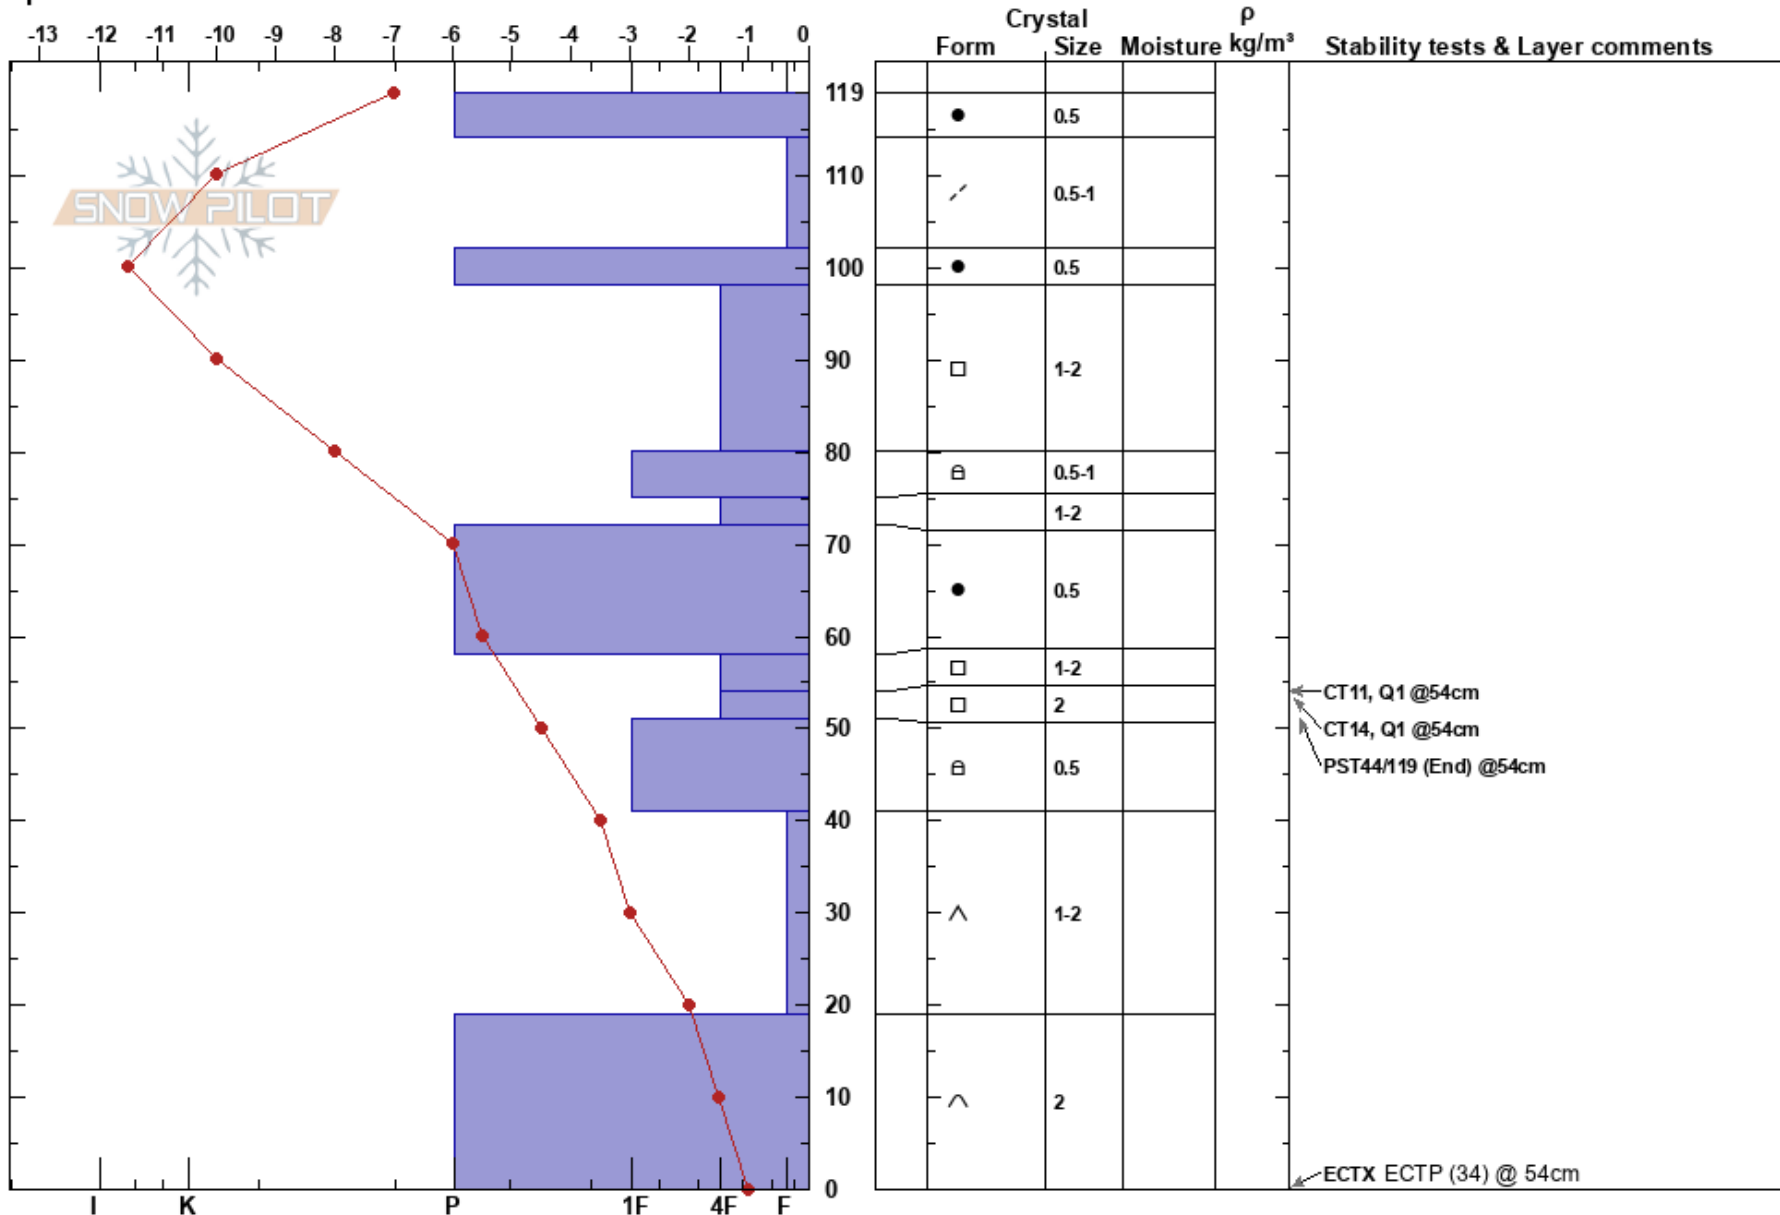

MOD 4 Lov. Pass
 Vail/Summit County
 CO
Elevation: 11890 ft
Aspect: SE
Specifics:

Chase Quant
 01/24/2018 - 12:16pm
Co-ord:
Slope Angle: 23°
Wind Loading: no

Stability:
Air Temperature: -6°C
Sky Cover: CLR
Precipitation: NO
Wind: E Light Breeze

HS:119 **Layer Notes:**
 58-54cm: Problematic layer

Notes: