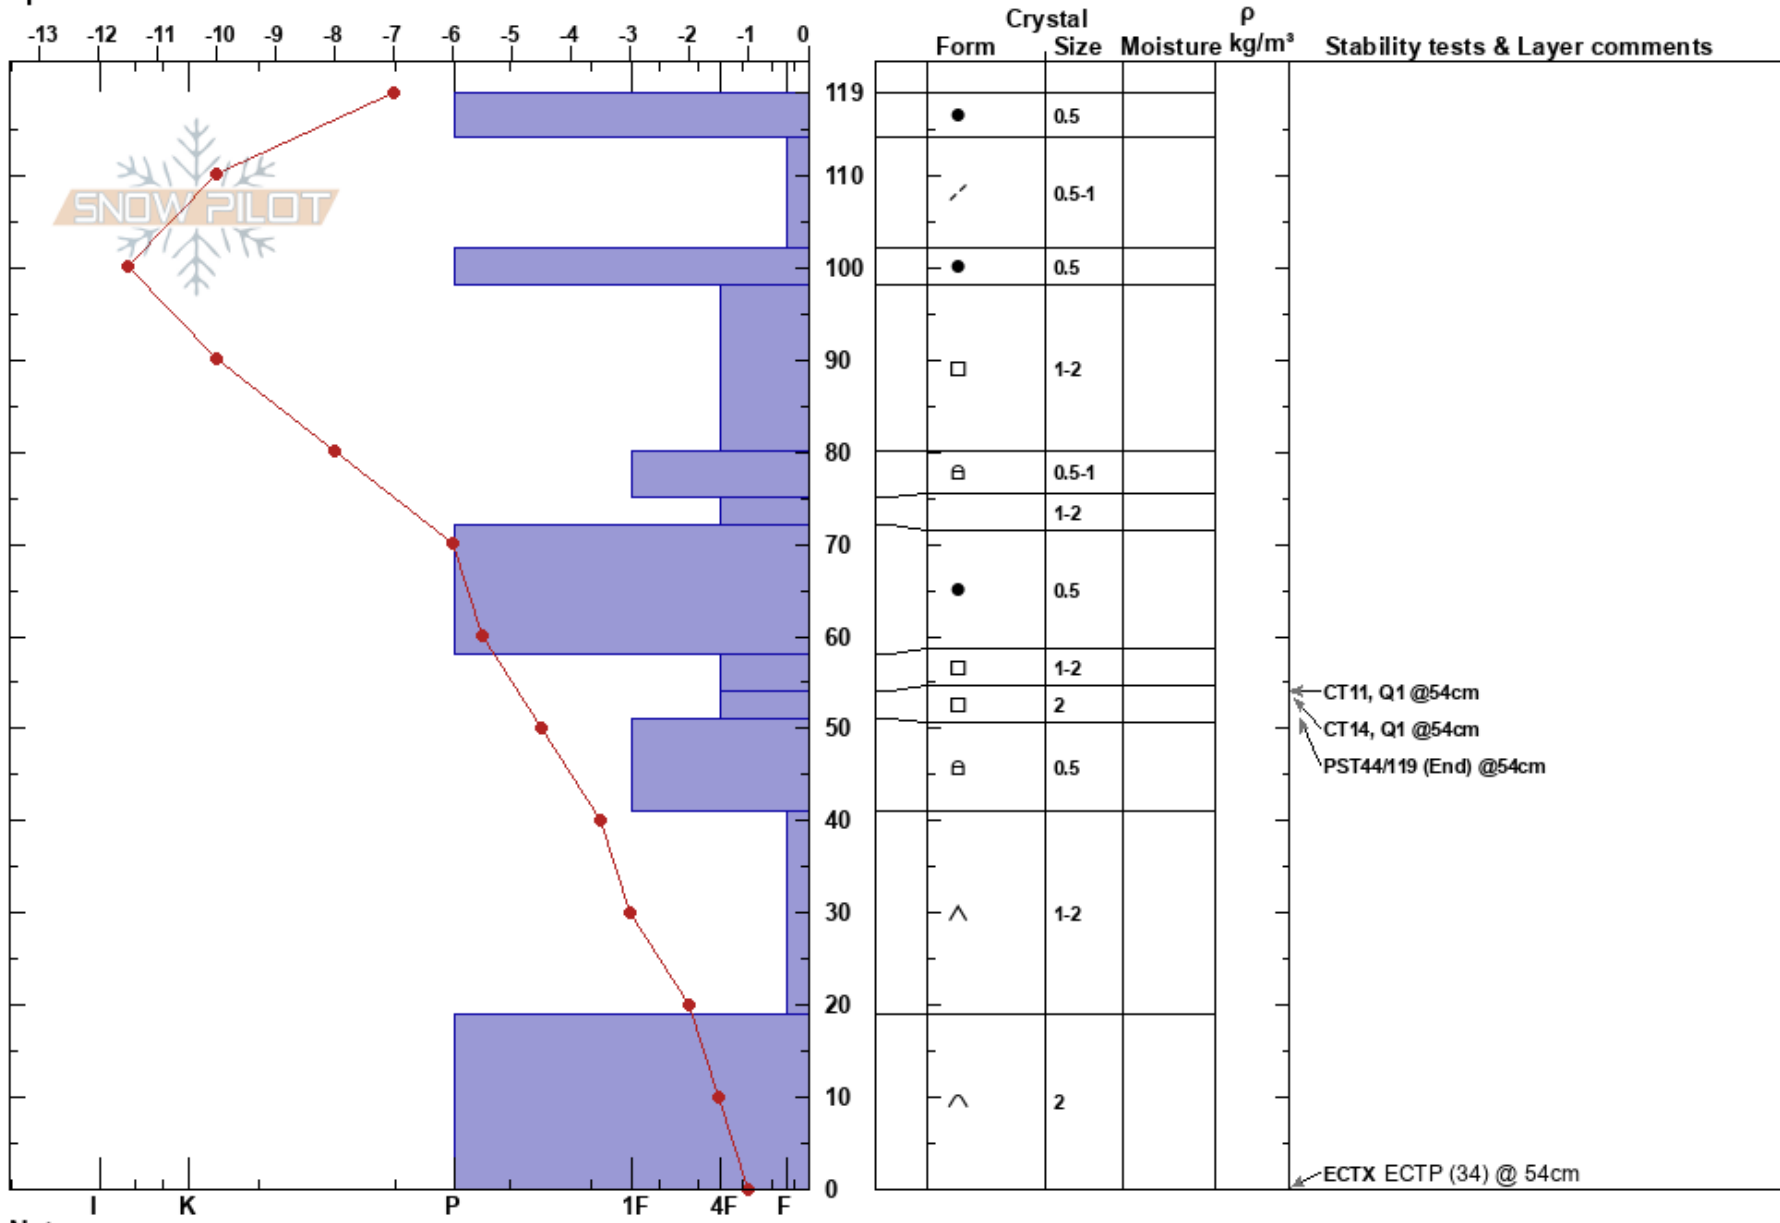

MOD 4 Lov. Pass
 Vail/Summit County
 CO
Elevation: 11890 ft
Aspect: SE
Specifics:

Chase Quant
 01/24/2018 - 12:16pm
Co-ord:
Slope Angle: 23°
Wind Loading: no

Stability:
Air Temperature: -6°C
Sky Cover: CLR
Precipitation: NO
Wind: E Light Breeze

HS:119 **Layer Notes:**
 58-54cm: Problematic layer

Notes: