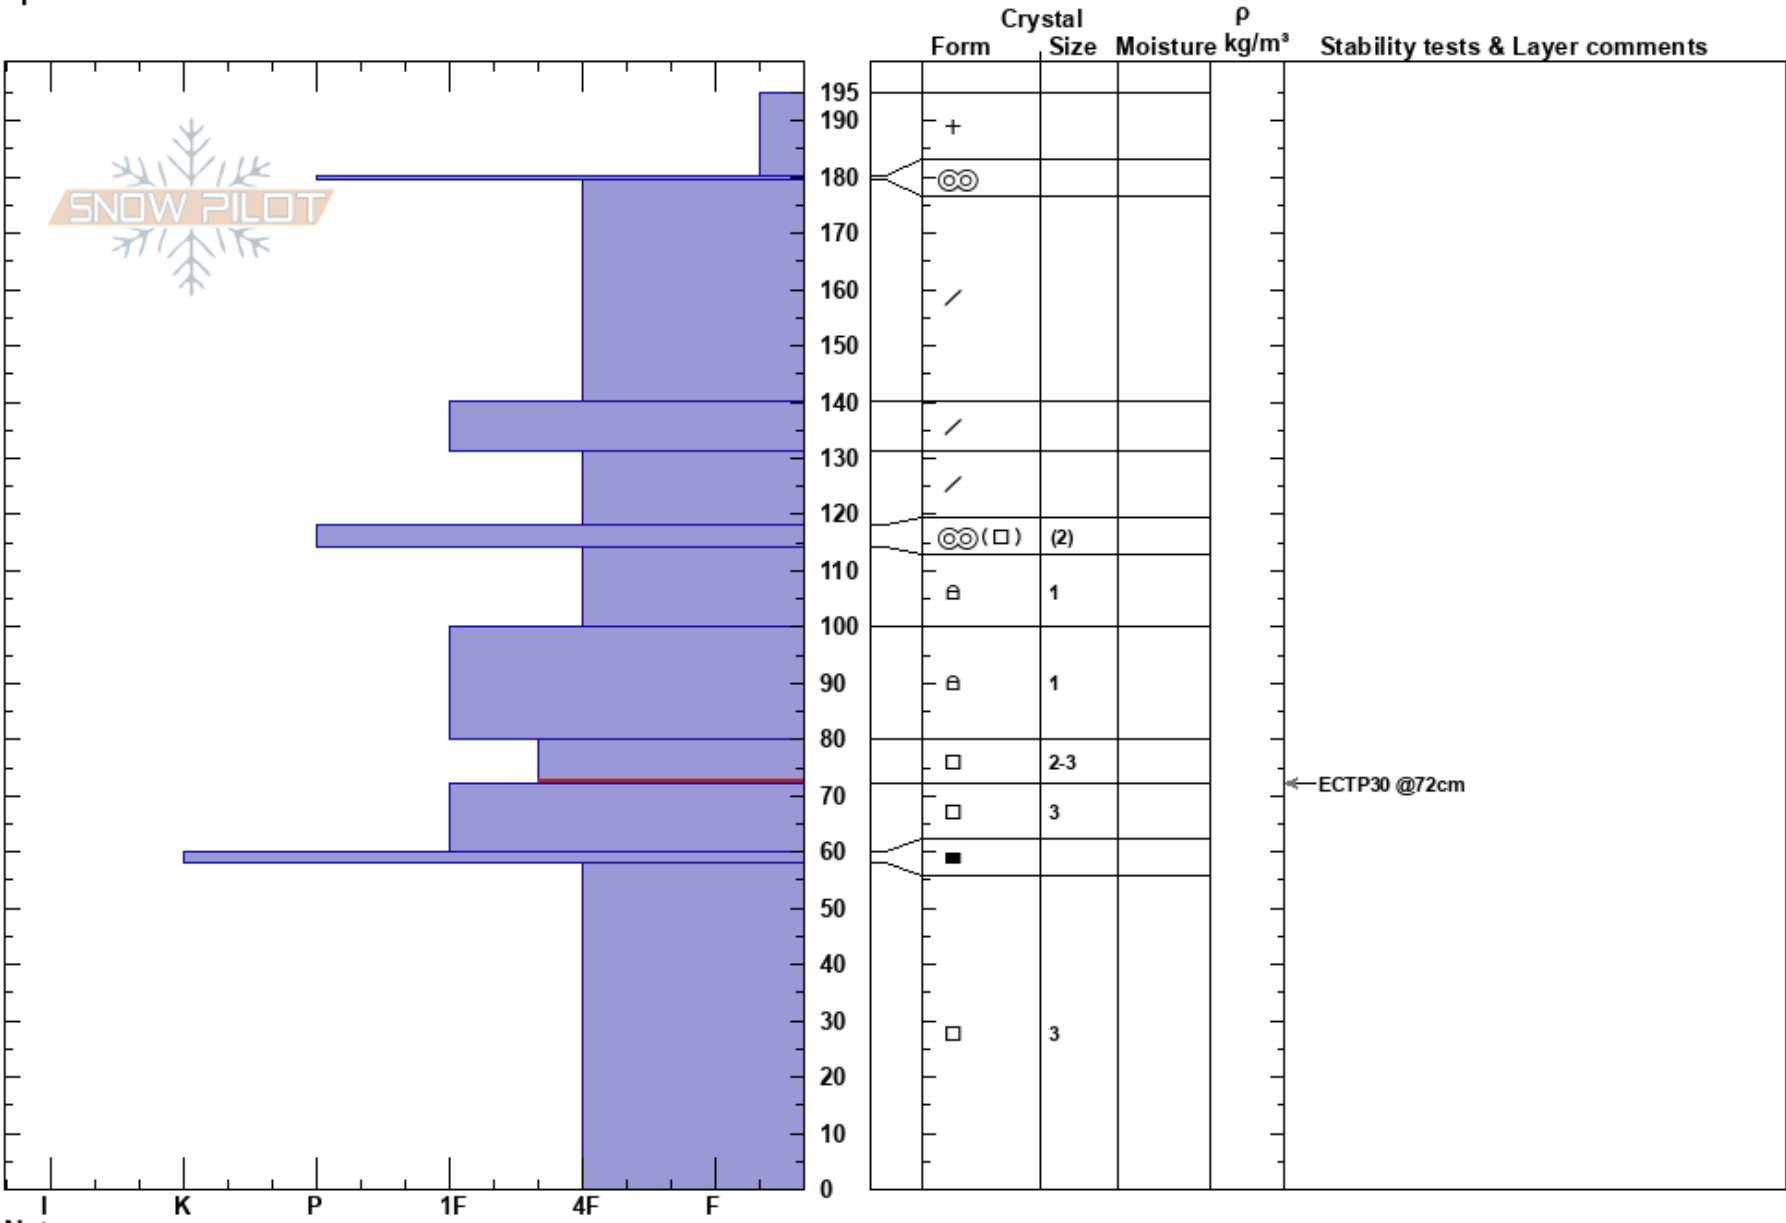

Top of Yale Creek S
 Centennial Range
 MT
 Elevation: 8990 ft
 Aspect: 190°
 Specifics:

Zach Peterson
 02/08/2024 - 12:30pm
 Co-ord: 44.55265N, -111.46456W
 Slope Angle: 10°
 Wind Loading: no

Stability: Poor
 Air Temperature:
 Sky Cover: OVC
 Precipitation: S2
 Wind: Calm
 HS:195
 PF:85 80-72cm:Problematic layer