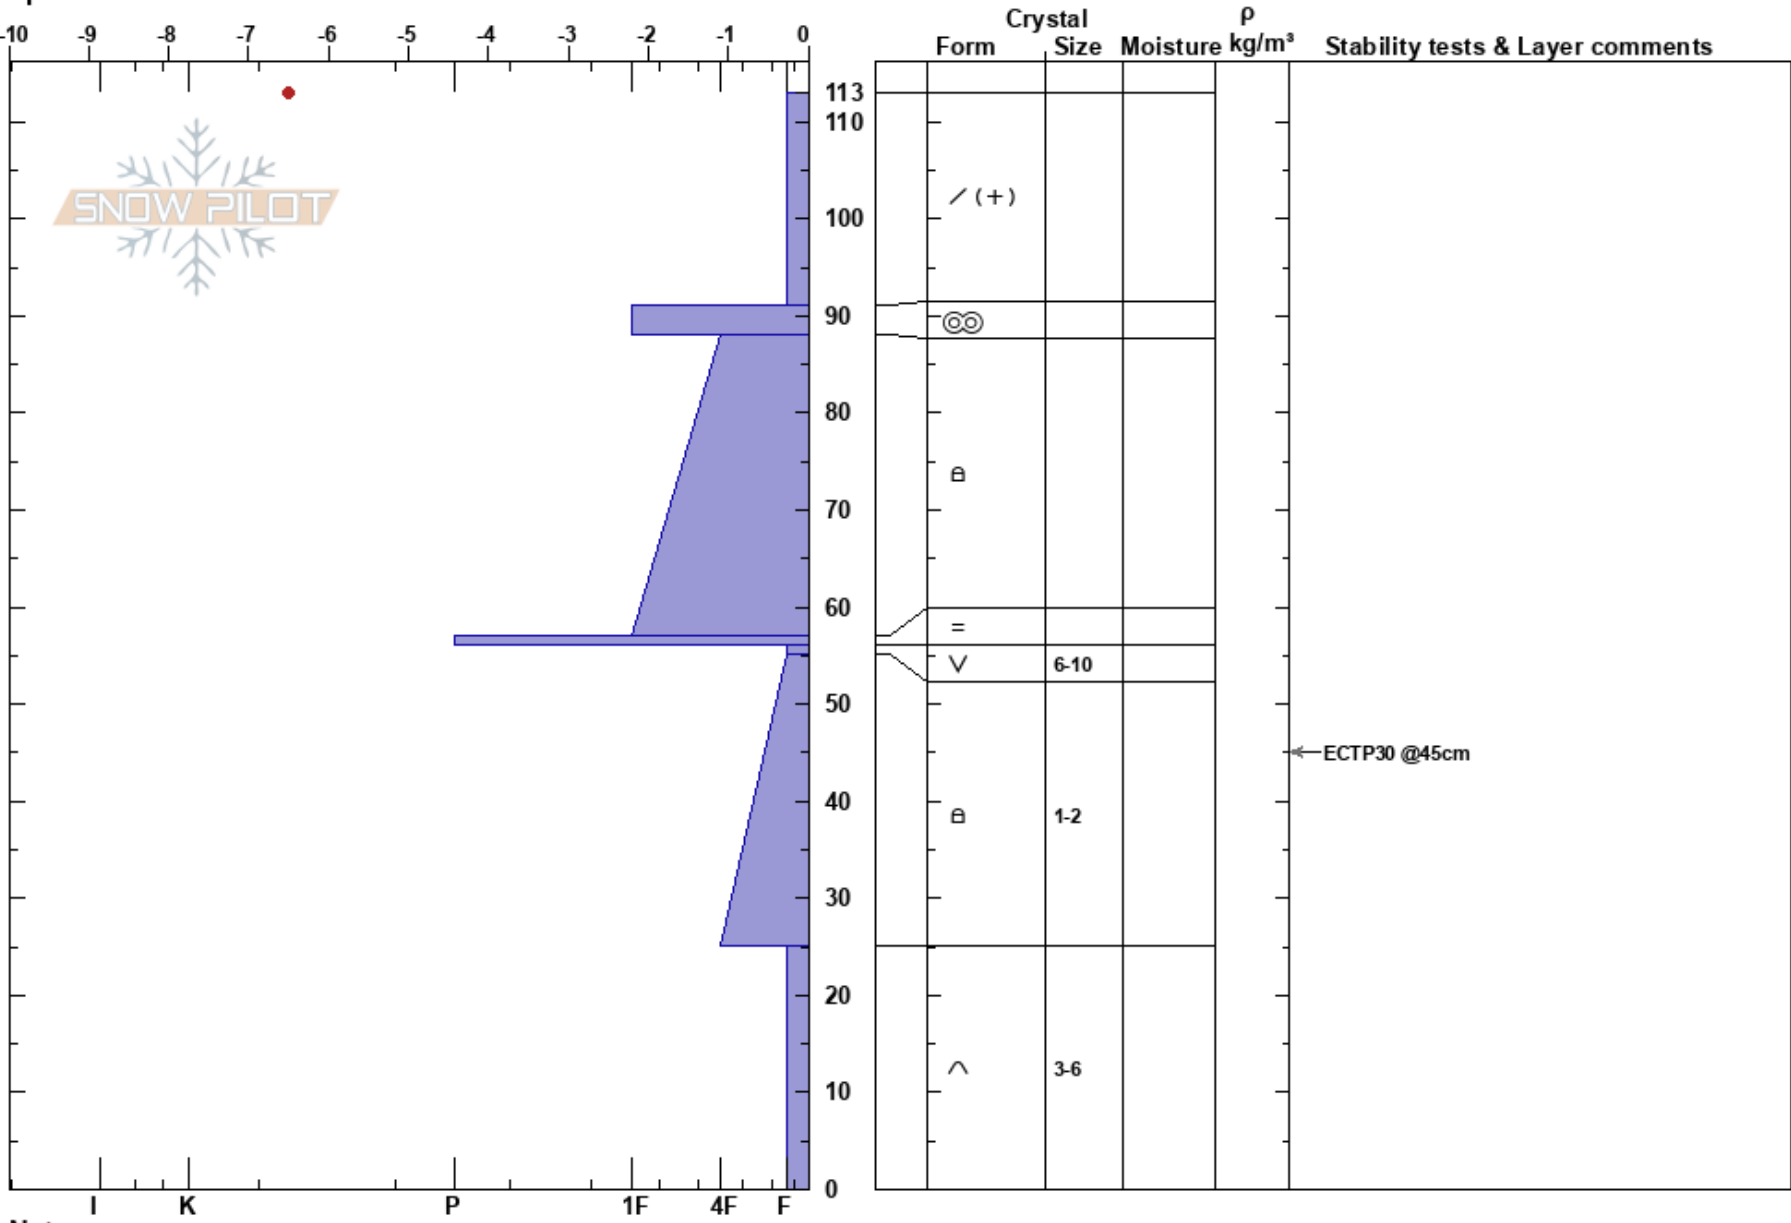

4th Bowl Wisherd
 Rattlesnake Mtns
 MT
 Elevation: 7210 ft
 Aspect: NE
 Specifics:

Payton Schiff
 02/09/2024 - 12:57pm
 Co-ord: 12T 286869W 5201734N
 Slope Angle: 24°
 Wind Loading: previous

Stability:
 Air Temperature: -7.5°C
 Sky Cover: BKN
 Precipitation: NO
 Wind: E Calm

HS:113
 Layer Notes:
 91-88cm: Problematic layer

Notes: