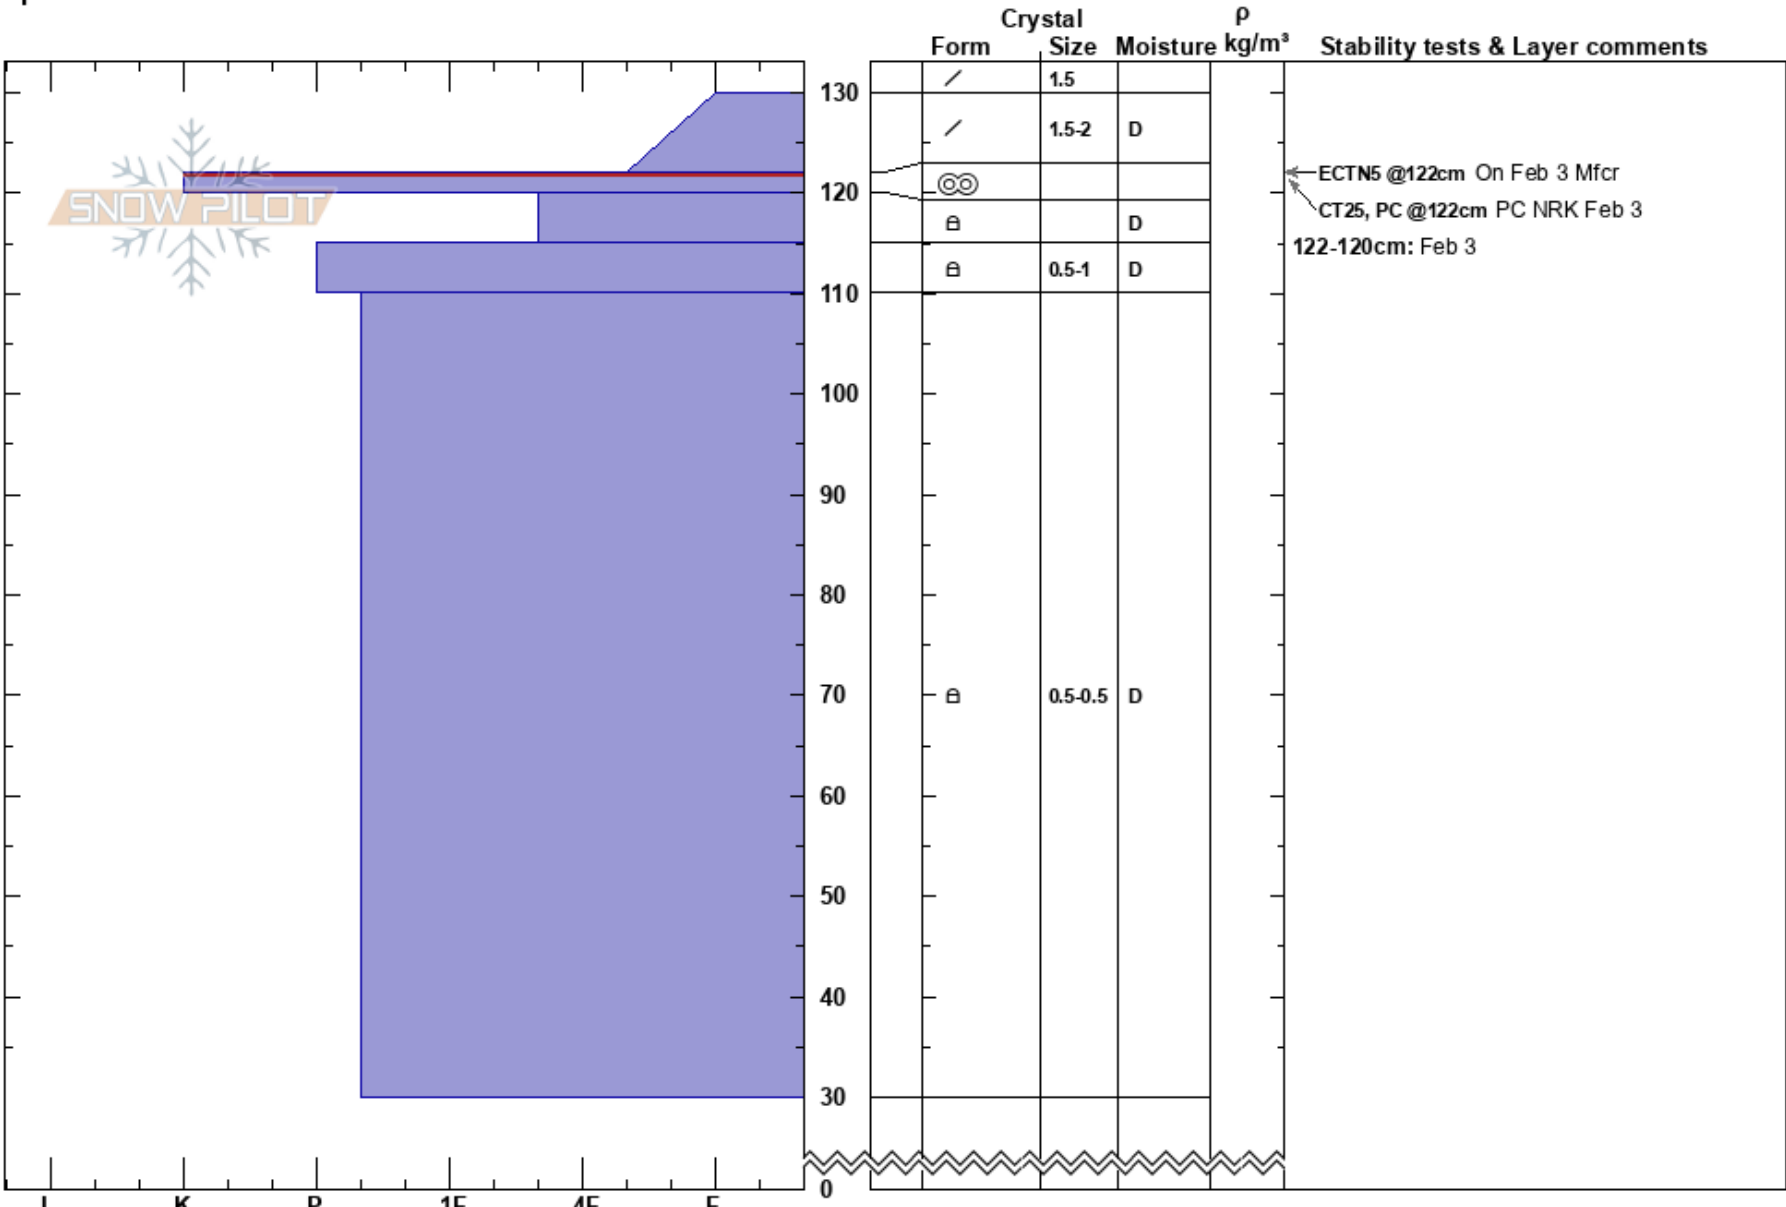

Up Living Room Talus
 Rockies
 BC
 Elevation: 2500 m
 Aspect: NW
 Specifics:

Seth Hewie
 09/02/2024 - 14:40
 Co-ord:
 Slope Angle: 32°
 Wind Loading:

Stability:
 Air Temperature: -11°C
 Sky Cover: SCT
 Precipitation: NO
 Wind: Calm

HS:130
 122-120cm: Feb 3
 122-120cm: Problematic layer

Notes: