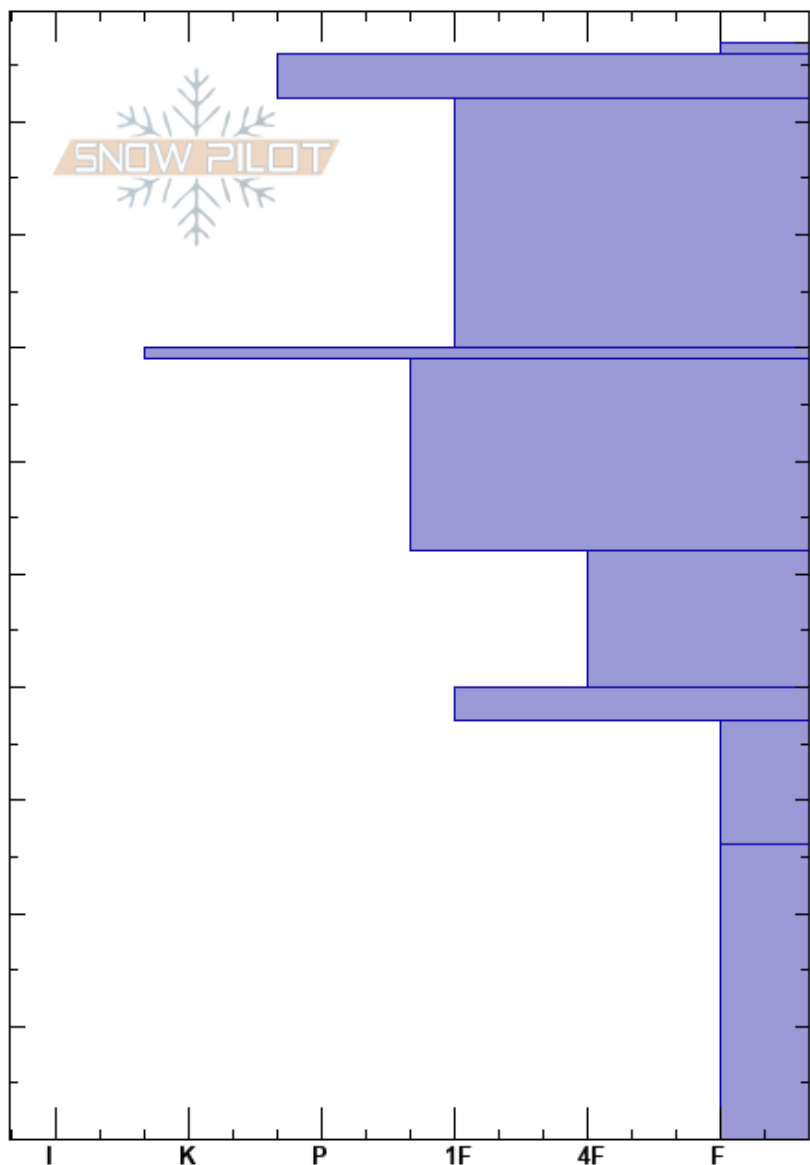

NE of Williams Lake
Sangre de Cristo Range
NM

Malia Reeves
02/01/2024 - 10:00am
Co-ord: 13S 461684W 4045924N
Slope Angle: 18°
Wind Loading: previous

Stability:
Air Temperature:
Sky Cover: OVC
Precipitation: NO
Wind: NW Light Breeze

HS:97
PF:20
PS:5
92-70cm: Frozen percolation columns

Elevation: 11121 ft
Aspect: SW
Specifics:

Height (cm)	Crystal		Moisture	ρ kg/m ³	Stability tests & Layer comments
	Form	Size			
97	☐	1			
90	⊙⊙				← CT13, Q1 @92cm
80	● (■)	1			92-70cm: Frozen percolation columns
70	■				
60	☐	1			
50	☐	1.5			
40	⊙⊙				
30	☐	1.5			← CT23, Q1 @26cm
20					
10	^	2			
0					← ECTX