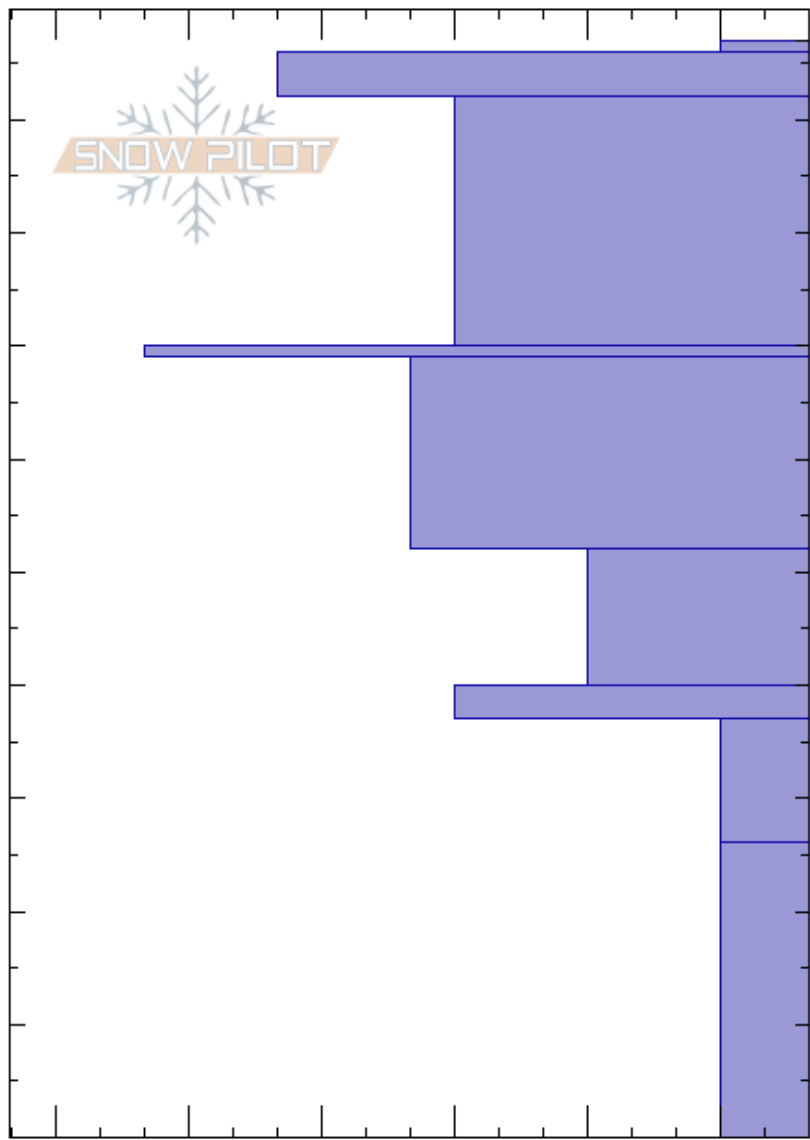

NE of Williams Lake
Sangre de Cristo Range
NM

Malia Reeves
02/01/2024 - 10:00am
Co-ord: 13S 461684W 4045924N
Slope Angle: 18°
Wind Loading: previous

Stability:
Air Temperature:
Sky Cover: OVC
Precipitation: NO
Wind: NW Light Breeze

HS:97
PF:20
PS:5
92-70cm: Frozen percolation columns

Elevation: 11121 ft
Aspect: SW
Specifics:

Height (cm)	Crystal		Moisture	ρ kg/m ³	Stability tests & Layer comments
	Form	Size			
97	☐	1			
90	⊙⊙				← CT13, Q1 @92cm
80	● (■)	1			92-70cm: Frozen percolation columns
70	■				
60	☐	1			
50	☐	1.5			
40	⊙⊙				
30	☐	1.5			← CT23, Q1 @26cm
20	^	2			
0					← ECTX